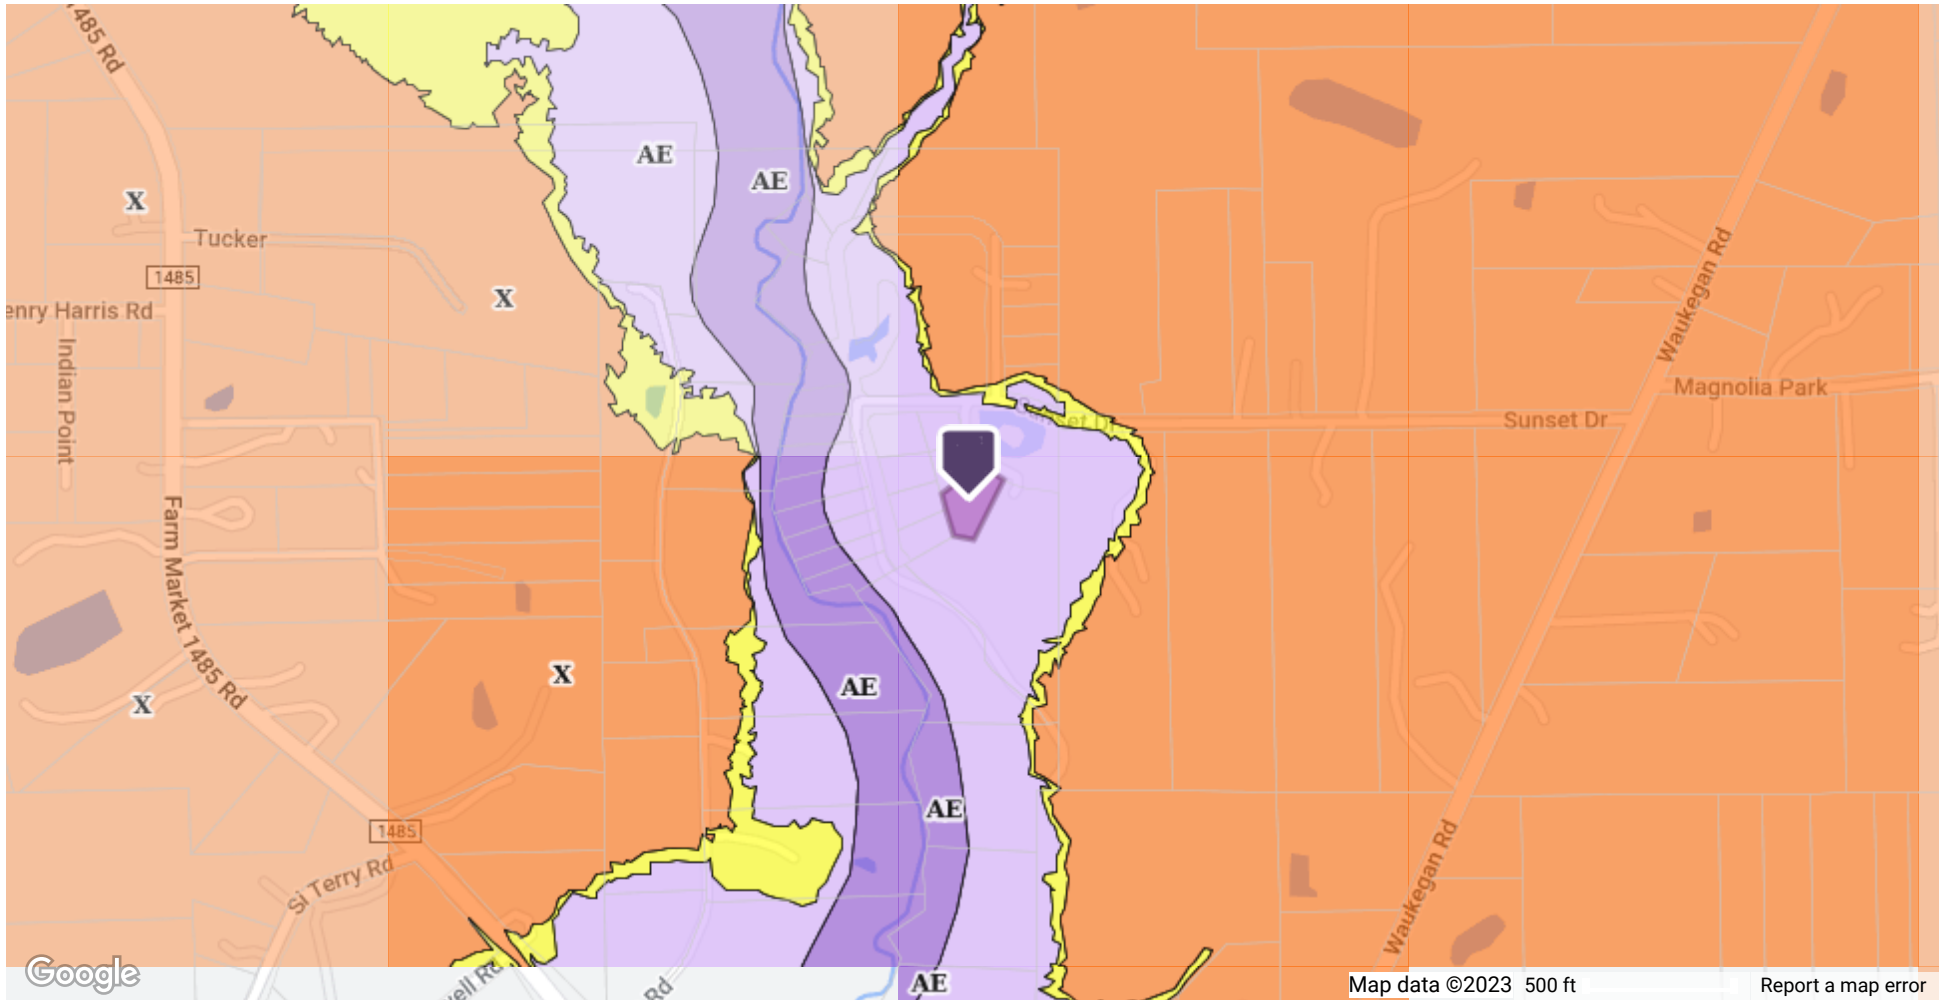

All Properties 360 Property View

0 Crystal Lake Park Lot 33, Conroe, Texas, 77306 Montgomery County

Flood Map

Flood Zone Code:	AE	Special Flood Hazard Area (SFHA):	In
Flood Zone Date:	08/18/2014	Within 250 Feet of Multiple Flood Zone:	No
Flood Zone Panel:	48339C0425G	Flood Community Name:	MONTGOMERY COUNTY
Flood Code Description:	Zone Ae-An Area Inundated By 100-Year Flooding		

- Coastal 100-Year Floodway
- Coastal 100-year Floodplain
- 100-year Floodway
- 100-year Floodplain
- Undetermined
- 500-year Floodplain incl. levee protected area
- Out of Special Flood Hazard Area

This map/report was produced using multiple sources. It is provided for informational purposes only. This map/report should not be relied upon by any third parties. It is not intended to satisfy any regulatory guidelines and should not be used for this or any other purpose.