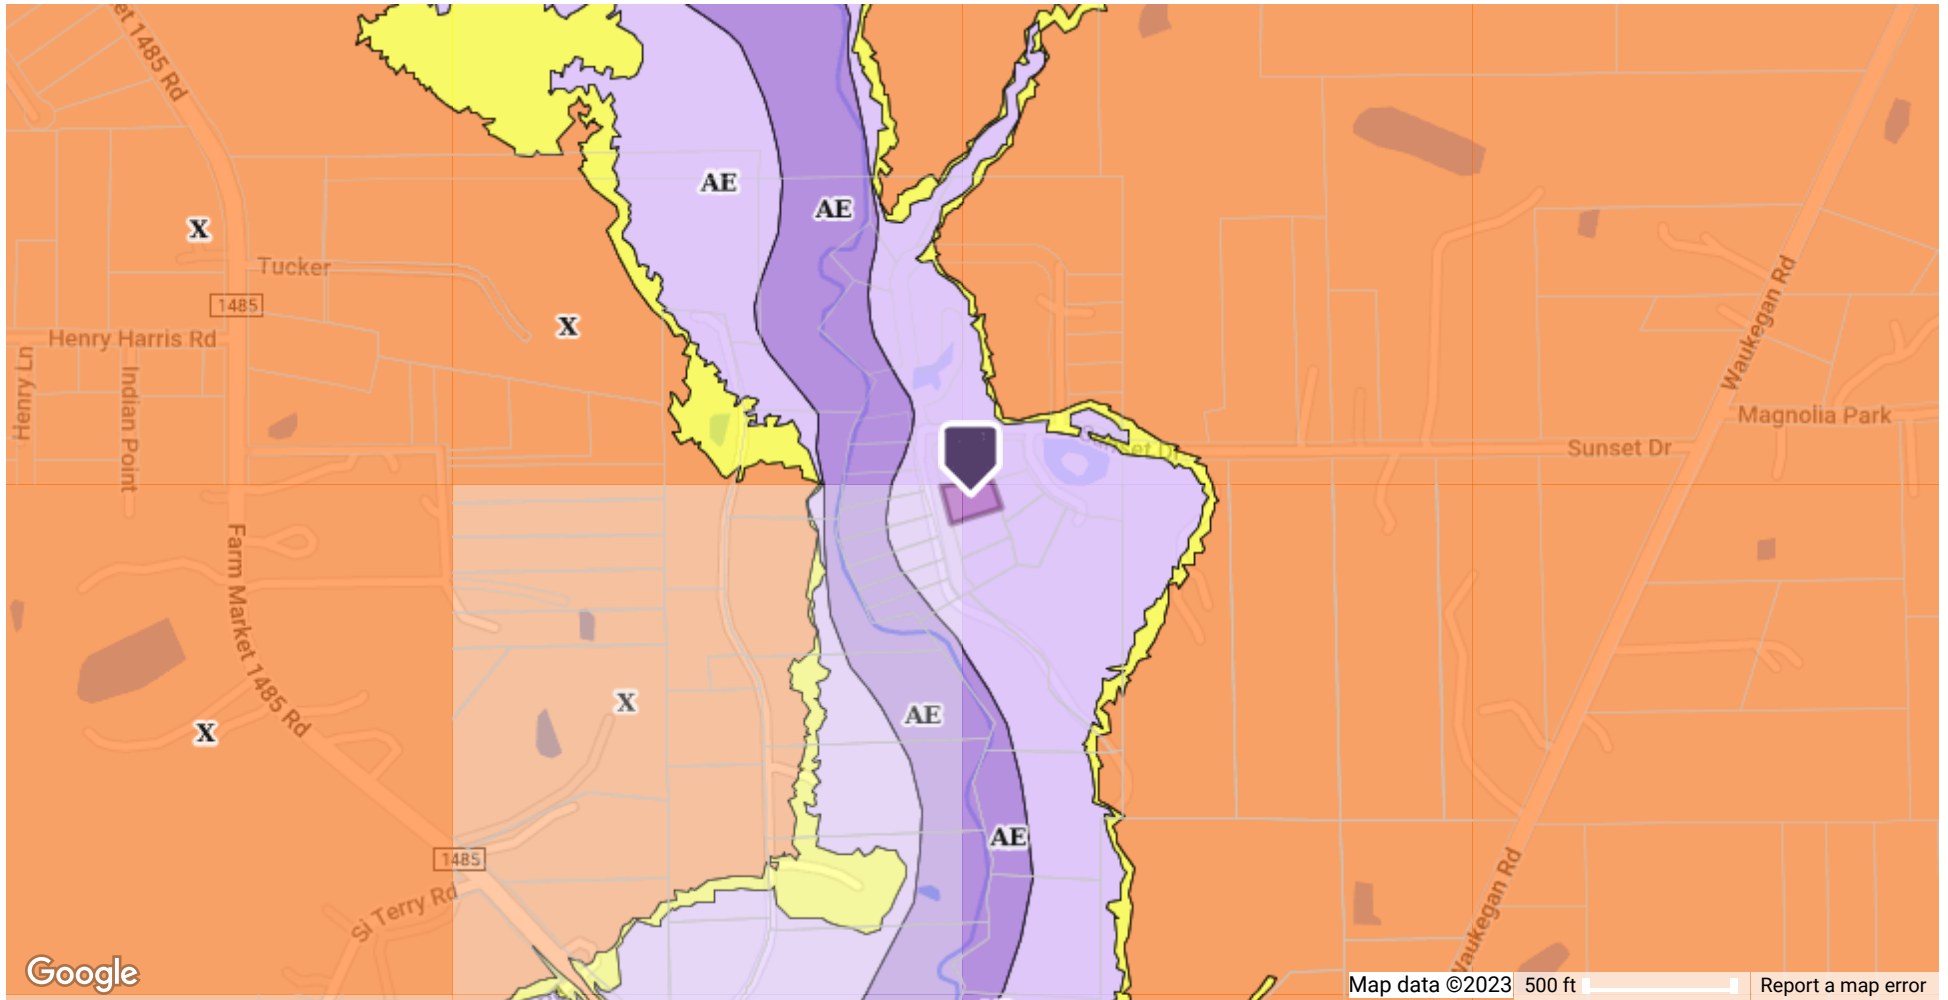

All Properties 360 Property View

0 Crystal Lake Park Lot 37, Conroe, Texas, 77306 Montgomery County

Flood Map

Flood Zone Code:	AE	Special Flood Hazard Area (SFHA):	In
Flood Zone Date:	08/18/2014	Within 250 Feet of Multiple Flood Zone:	No
Flood Zone Panel:	48339C0425G	Flood Community Name:	MONTGOMERY COUNTY
Flood Code Description:	Zone Ae-An Area Inundated By 100-Year Flooding		

- Coastal 100-Year Floodway
- Coastal 100-year Floodplain
- 100-year Floodway
- 100-year Floodplain
- Undetermined
- 500-year Floodplain incl. levee protected area
- Out of Special Flood Hazard Area

This map/report was produced using multiple sources. It is provided for informational purposes only. This map/report should not be relied upon by any third parties. It is not intended to satisfy any regulatory guidelines and should not be used for this or any other purpose.