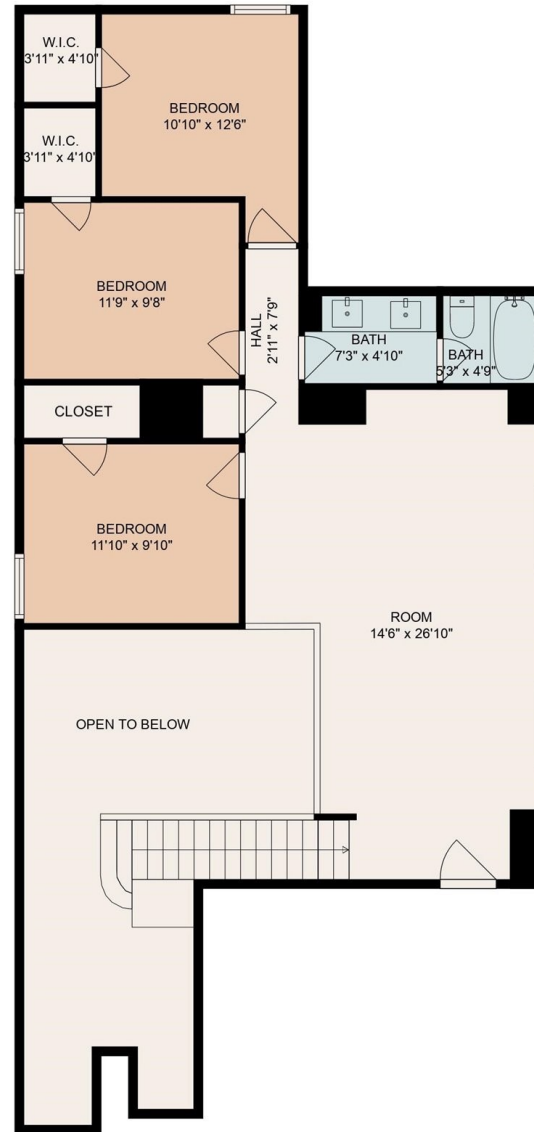

FLOOR 1

FLOOR 2

Total scanned area: 2626 sq. ft

SIZES AND DIMENSIONS ARE APPROXIMATE. ACTUAL MAY VARY.