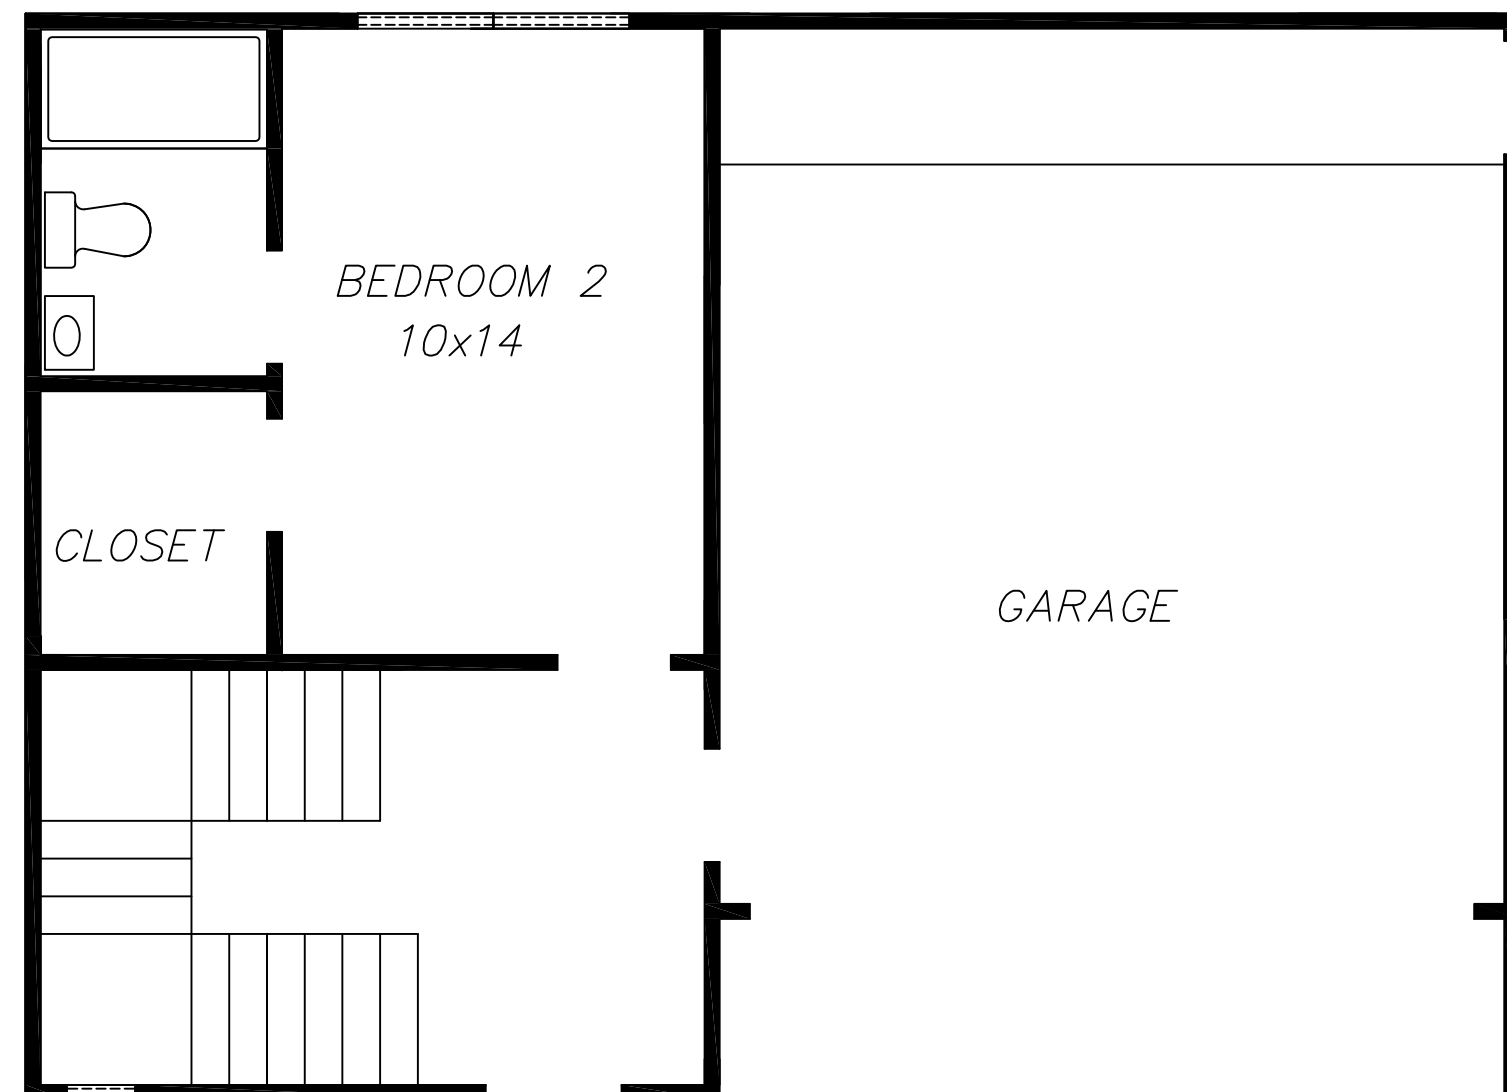

FRONT ELEVATION

ANC HOMES
FISHER STREET
1900 sf
3/3 1/2/2

THIRD FLOOR PLAN

FIRST FLOOR PLAN

SECOND FLOOR PLAN