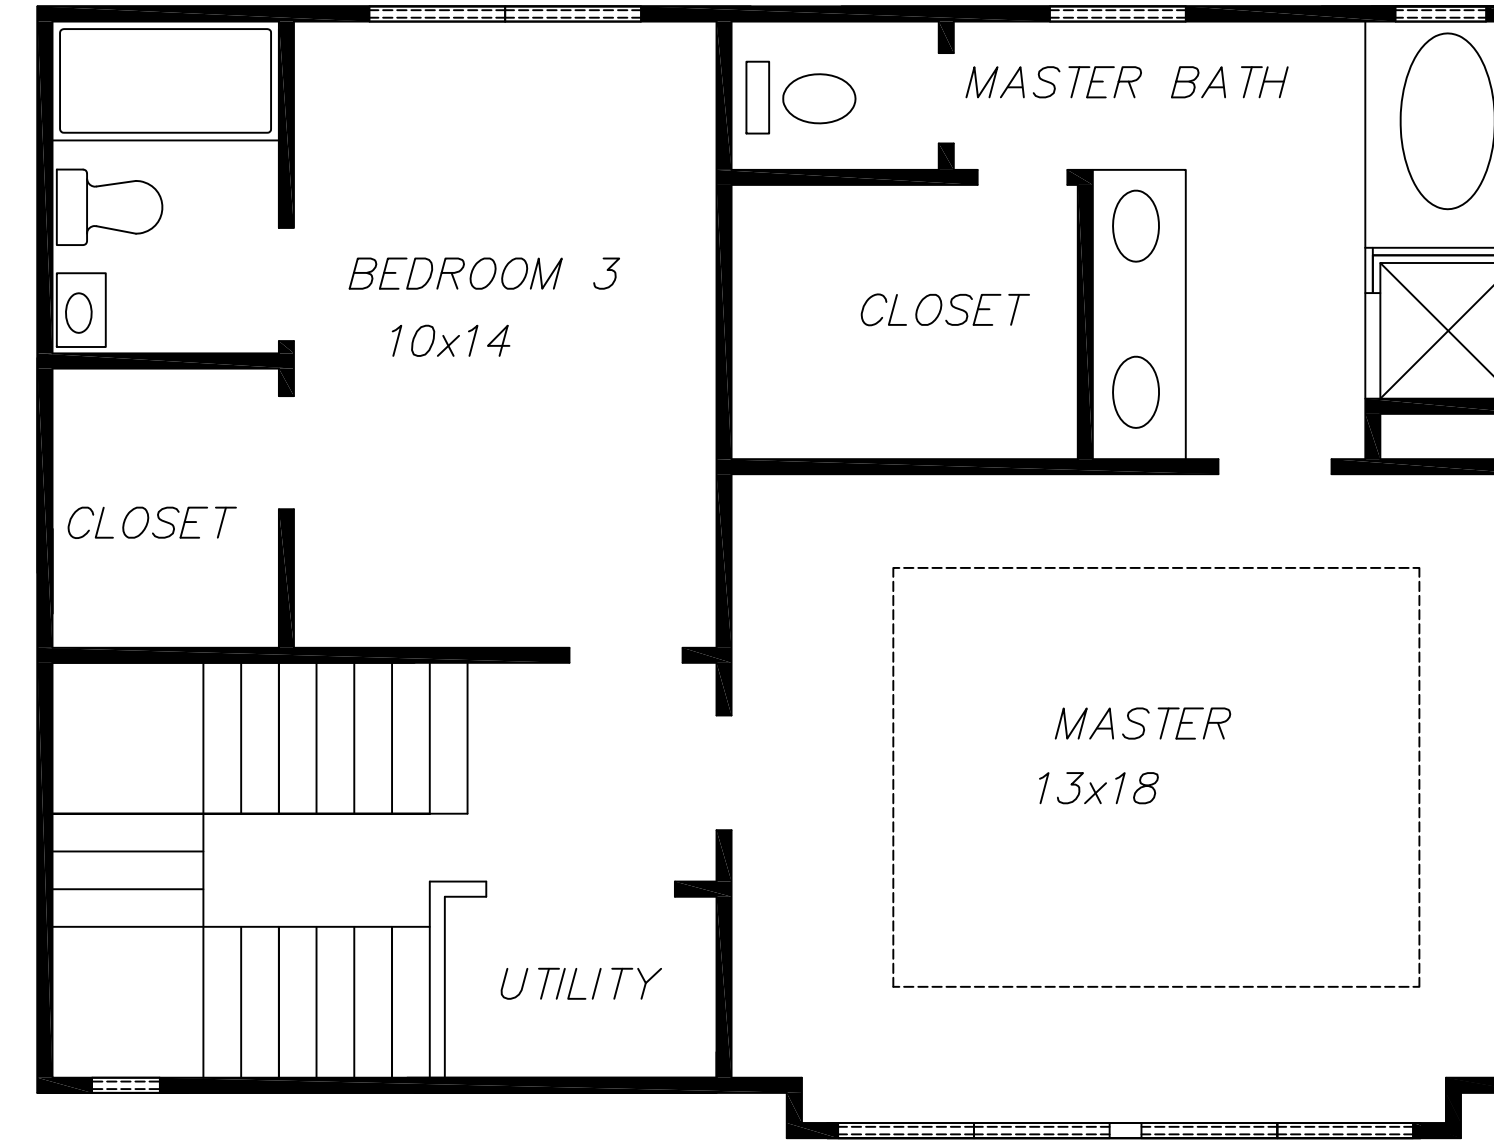

FRONT ELEVATION

ANC HOMES
FISHER STREET
1900 sf
3/3 1/2/2

THIRD FLOOR PLAN

FIRST FLOOR PLAN

SECOND FLOOR PLAN