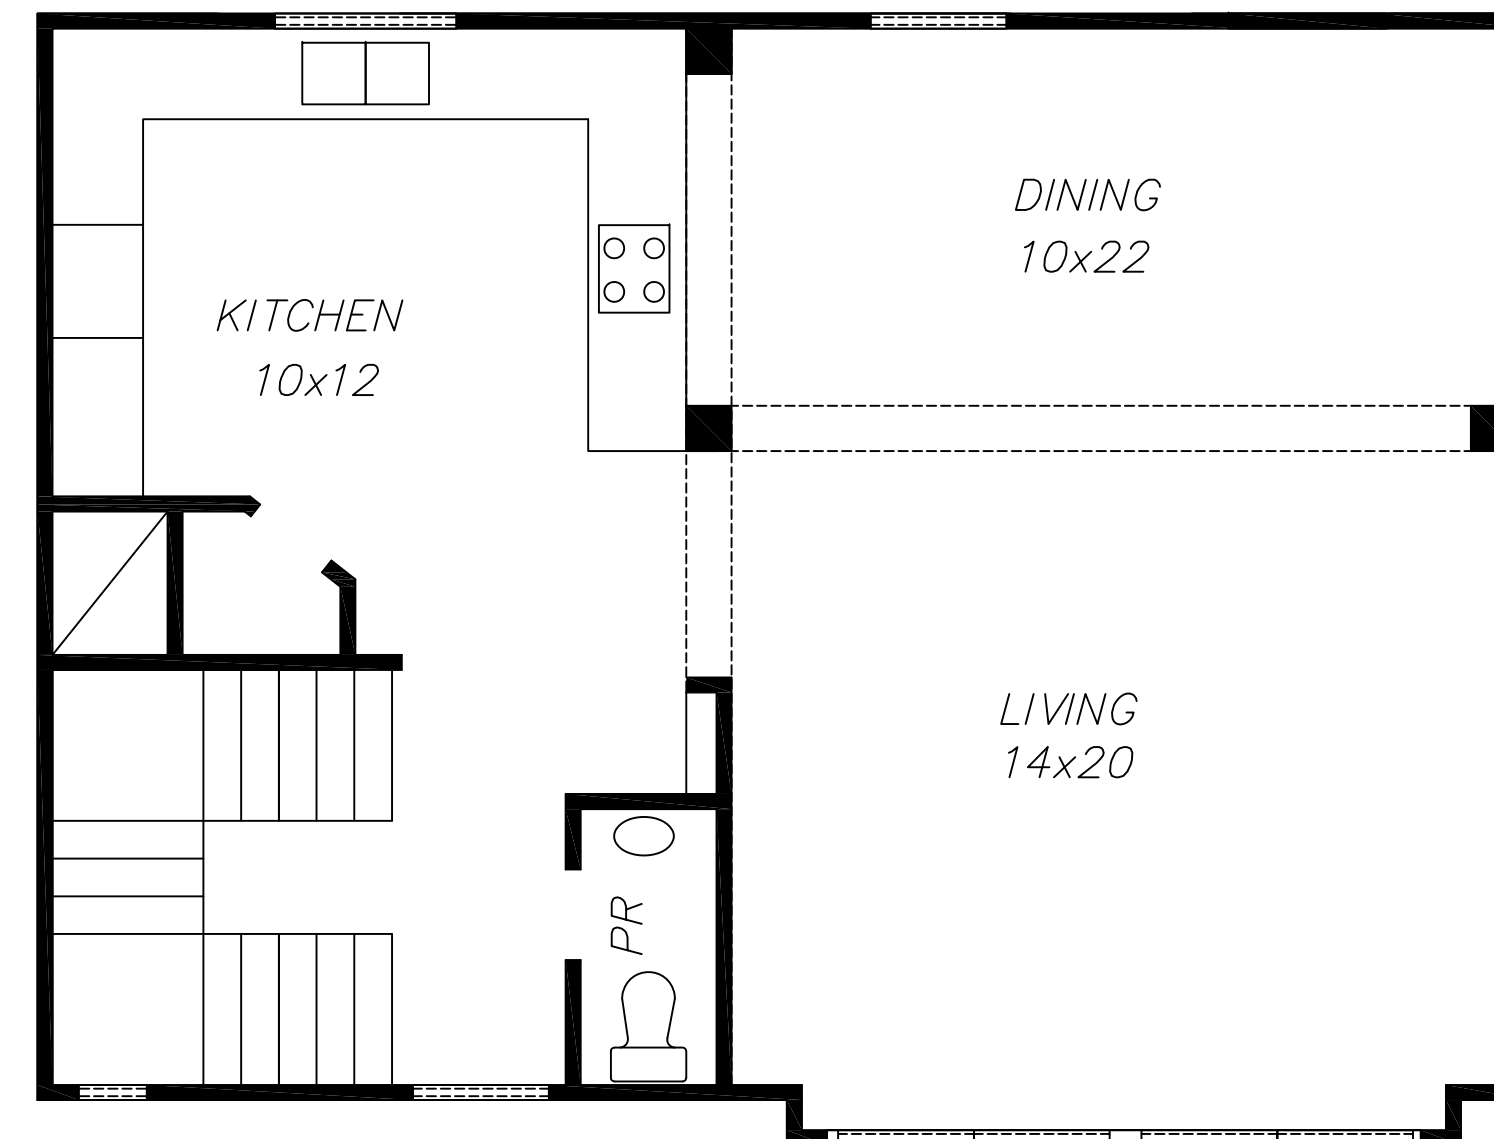

FRONT ELEVATION

ANC HOMES
FISHER STREET
1900 sf
3/3 1/2/2

THIRD FLOOR PLAN

FIRST FLOOR PLAN

SECOND FLOOR PLAN