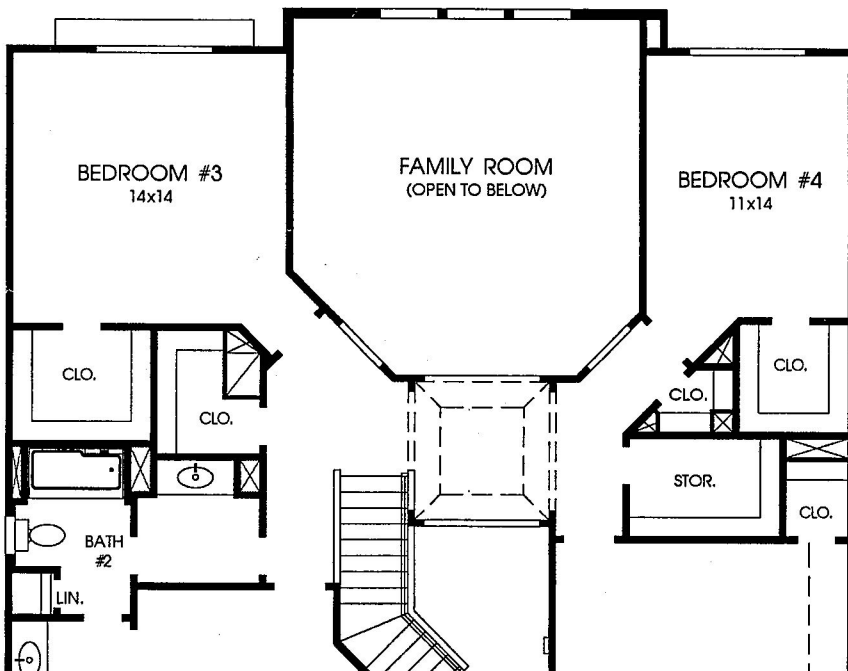

LOT # 4,000

Some elevations may not be available in all communities.

9' PLATE #1500

PLAN 3398W E-1

PLAN 3398W E-50

#3,000

OPTIONAL ELEVATION

DESIGNS

Plan 3398W

This home contains approximately 3,398 square feet and includes four bedrooms and two and a half baths.

1900 ✓

750 ✓

2195 ✓

750 ✓

✓