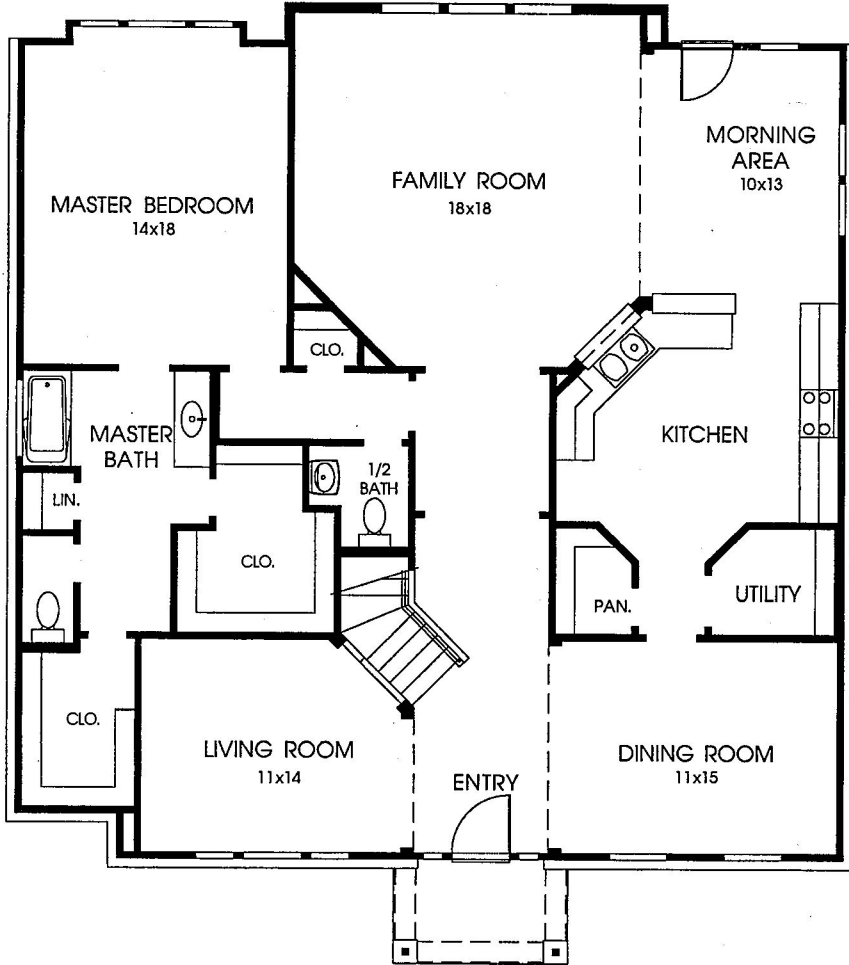

LOT # 4,000

Some elevations may not be available in all communities.

9' PLATE #1500

PLAN 3398W E-1

PLAN 3398W E-50

#3,000

OPTIONAL ELEVATION

DESIGNS

Plan 3398W

This home contains approximately 3,398 square feet and includes four bedrooms and two and a half baths.

1900 ✓

750 ✓

2195 ✓

750 ✓

✓