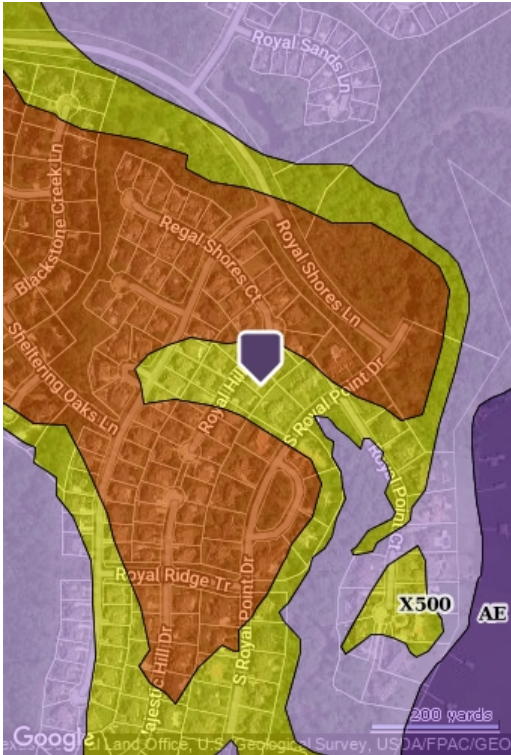

All Properties 360 Property View

5903 Royal Hill Court, Kingwood, Texas, 77345-3319 Harris County

Flood Map

Flood Zone Code:	X500	Special Flood Hazard Area (SFHA):	Out
Flood Zone Date:	06/18/2007	Within 250 Feet of Multiple Flood Zone:	Yes (X500,X)
Flood Zone Panel:	48201C0320L	Flood Community Name:	HOUSTON
Flood Code Description:	Zone X (500-Year)-An Area Inundated By 500-Year Flooding; An Area Inundated By 100-Year Flooding With Average Depths Of Less Than 1 Foot Or With Drainage Areas Less Than 1 Square Mile; Or An Area Protected By Levees From 100-Year Flooding.		

- Coastal 100-Year Floodway
- Coastal 100-year Floodplain
- 100-year Floodway ■ 100-year Floodplain
- Undetermined
- 500-year Floodplain incl. levee protected area
- Out of Special Flood Hazard Area

This map/report was produced using multiple sources. It is provided for informational purposes only. This map/report should not be relied upon by any third parties. It is not intended to satisfy any regulatory guidelines and should not be used for this or any other purpose.