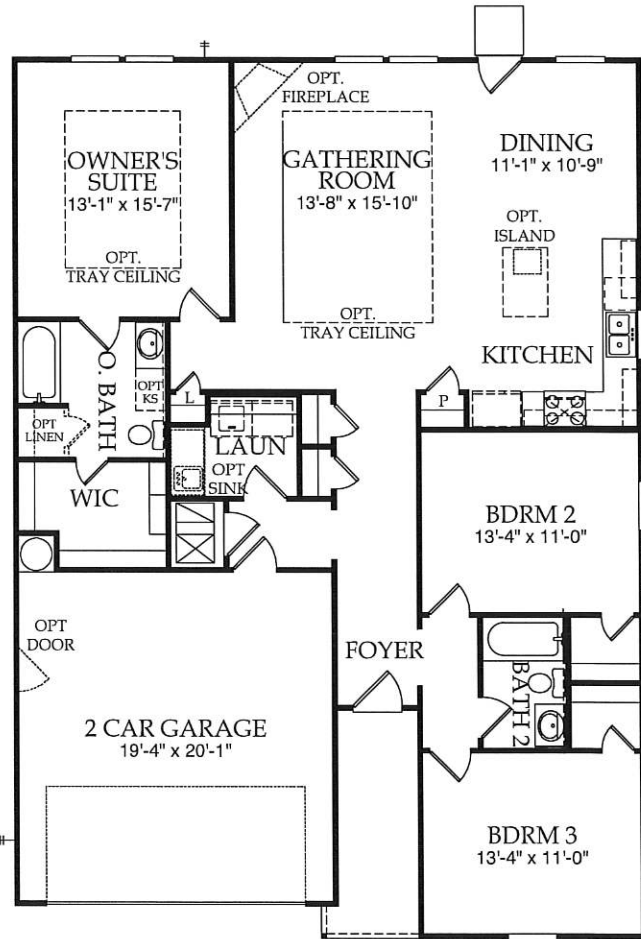

The Woods of Conroe

RAYBURN

1,587 Square Feet

- 3 Bedrooms
- 2 Baths
- 2-Car Garage

OPTIONAL:

- Uncovered or Covered Patio
- Kitchen Island
- Owner's Bath:
 - Shower
 - Garden Tub with Shower
 - Double Vanity
 - Linen Closet
 - Knee Space

Single-Level