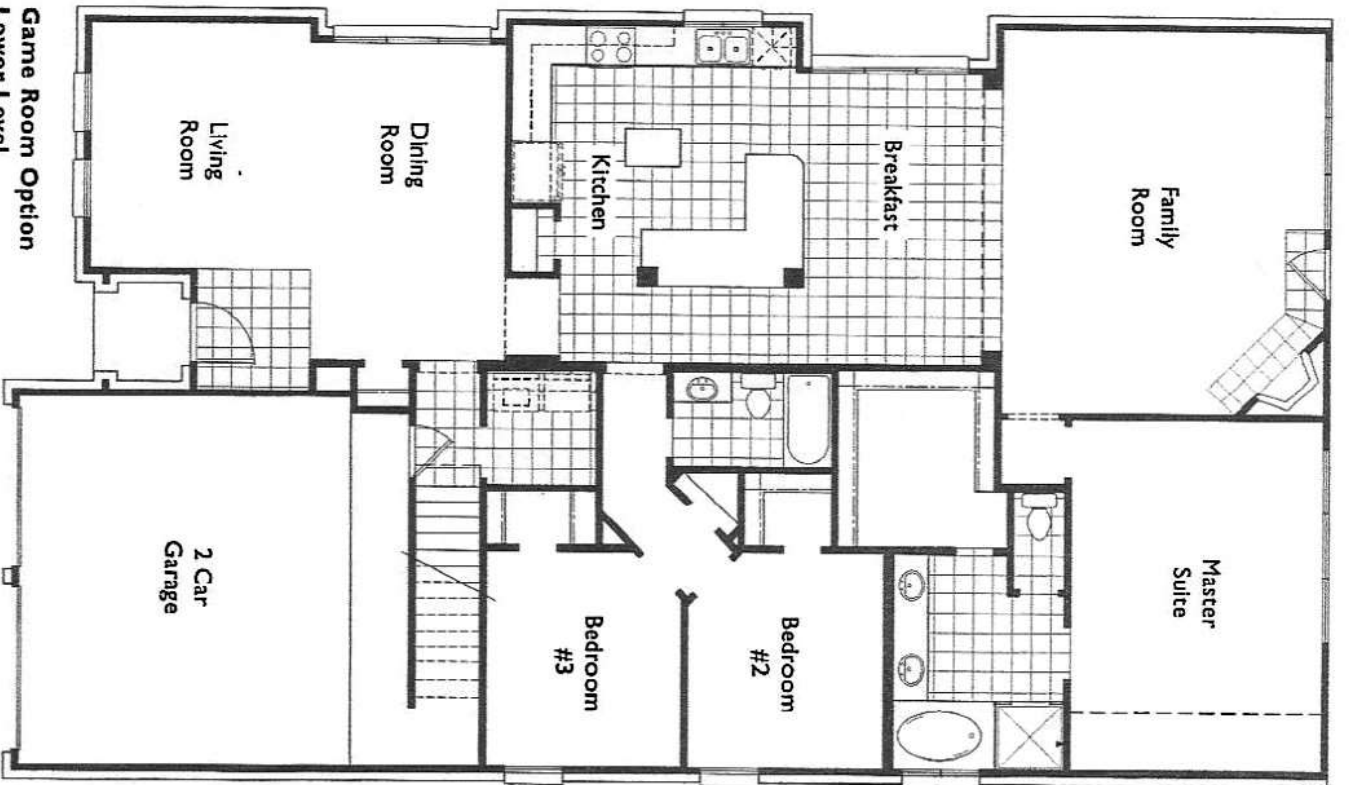

Eagle Springs

Calicerra Chase

PLAN 565 with options

Bay Window Option

Covered Patio Option

Study Option
in lieu of Living Room

Game Room Option
Lower Level

 Prices, plans, specifications, square footage and availability subject to change without notice or prior obligation. Square footage is approximate and may vary upon elevations and/or options selected. Please see your Sales Consultant for more information.

**Game Room Option with Full Bath
Upper Level**

**Game Room Option
Upper Level**