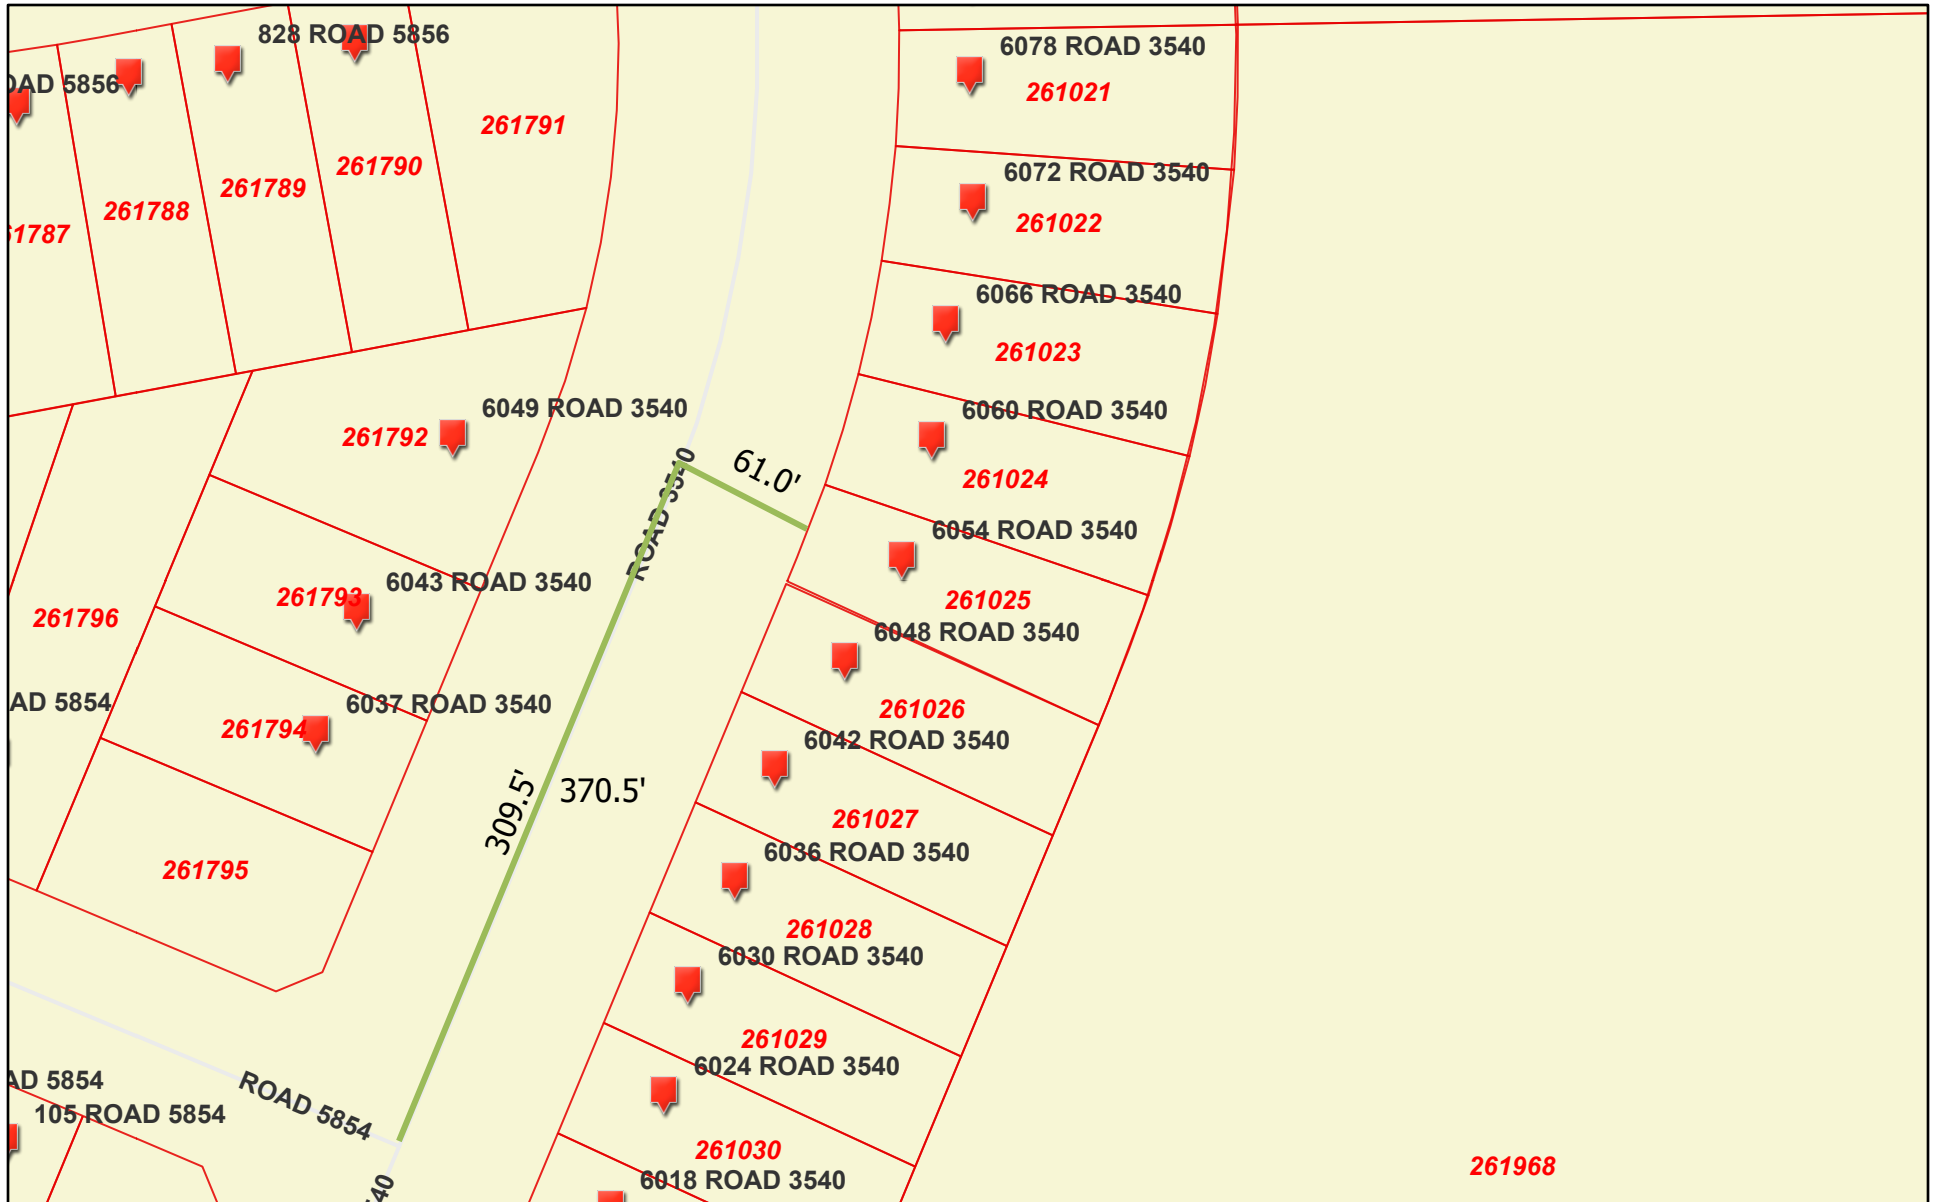

# Liberty CAD Web Map

10/21/2023, 11:10:22 AM

- Parcels
- ↓ Address Point
- Road Centerline
- Abstracts

Esri Community Maps Contributors, Texas Parks & Wildlife, © OpenStreetMap, Microsoft, CONANP, Esri, HERE, Garmin, SafeGraph,

Liberty County Appraisal District, BIS Consulting - [www.bisconsulting.com](http://www.bisconsulting.com)

Disclaimer: This product is for informational purposes only and has not been prepared for or be suitable for legal, engineering, or surveying purposes. It does not represent an on-the-ground survey and represents only the approximate relative location of boundaries.