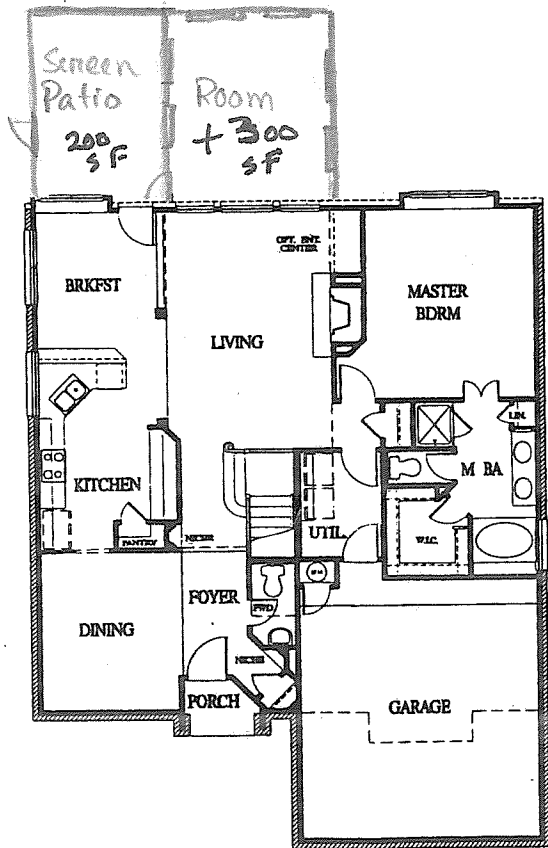

The Northgate

Screen
Patio
200
SF

Room
+ 300
SF