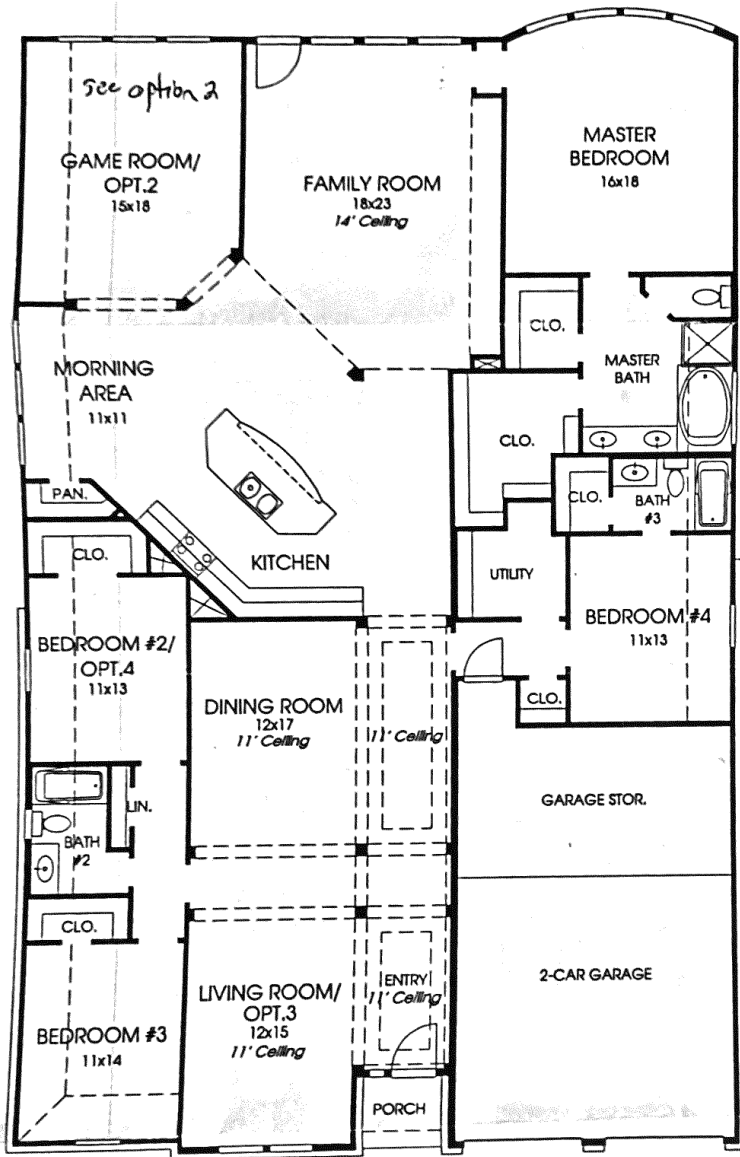

DESIGNS

Plan 3195W

This home contains approximately 3,195 square feet and includes four bedrooms and three baths.

Note: The options shown on this brochure are available at an additional cost.