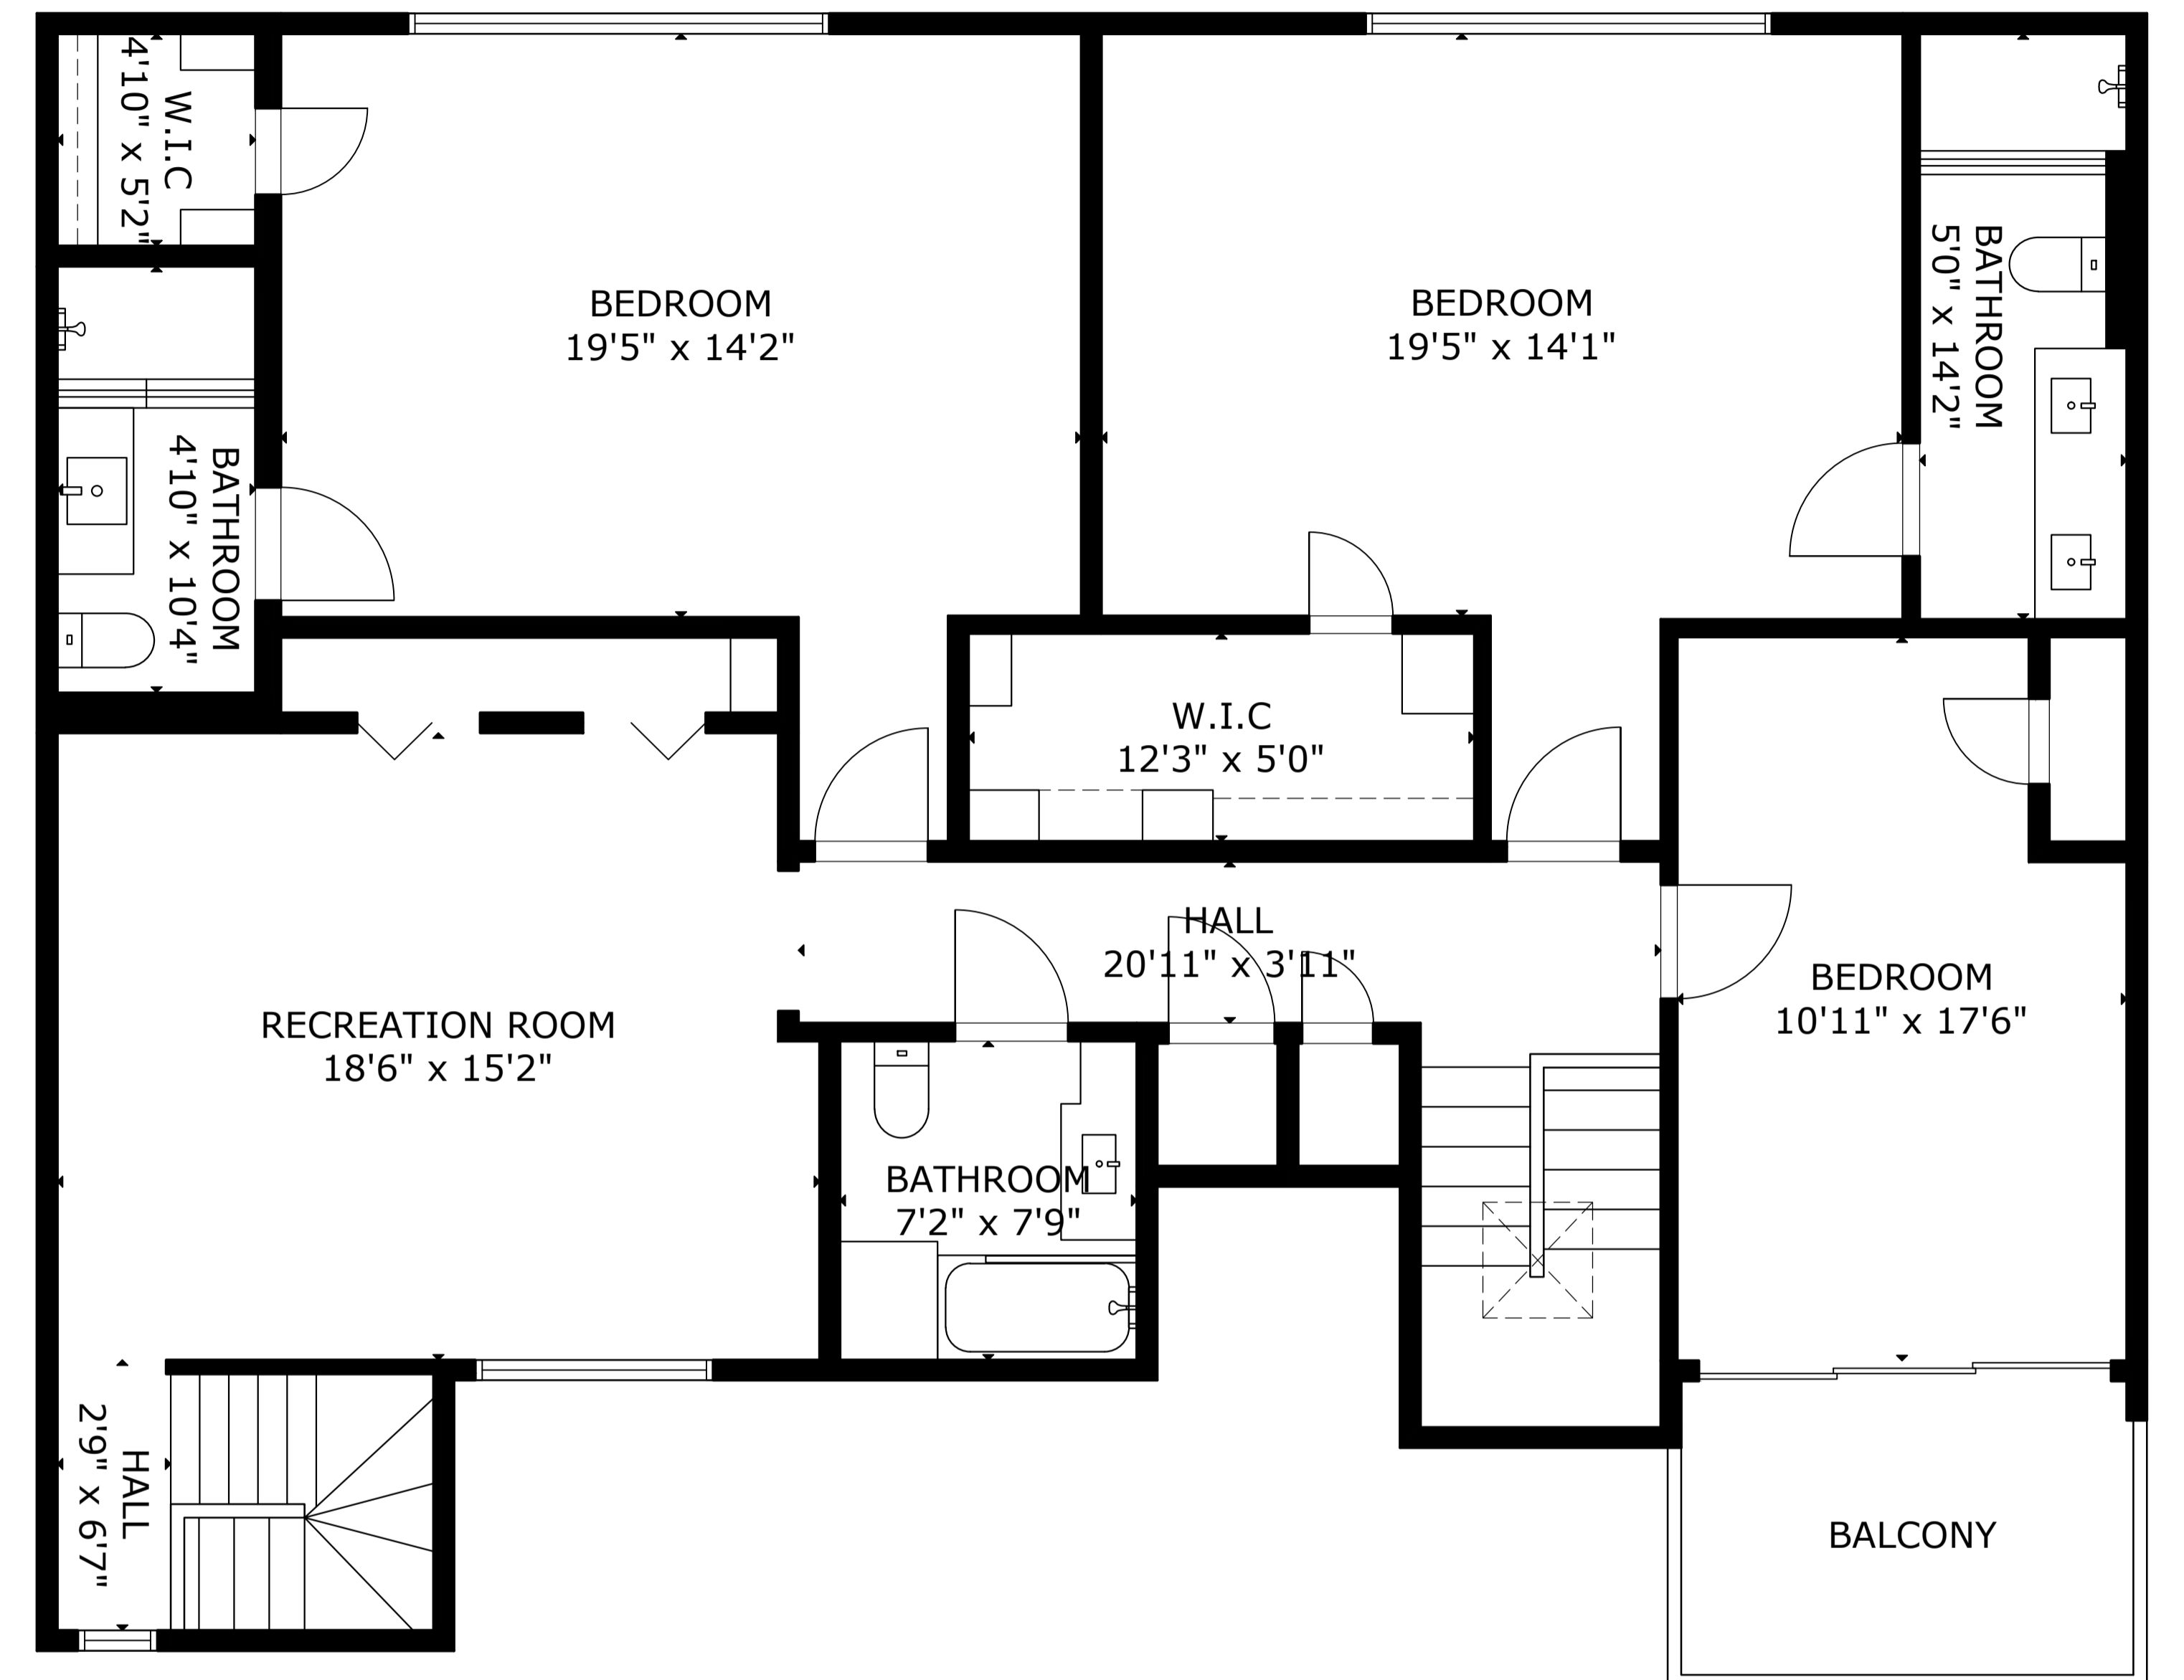

FLOOR 1

FLOOR 2

GROSS INTERNAL AREA
 TOTAL: 4,129 sq ft
 FLOOR 1: 2,480 sq ft, FLOOR 2: 1,649 sq ft

SIZE AND DIMENSIONS ARE APPROXIMATE, ACTUAL MAY VARY