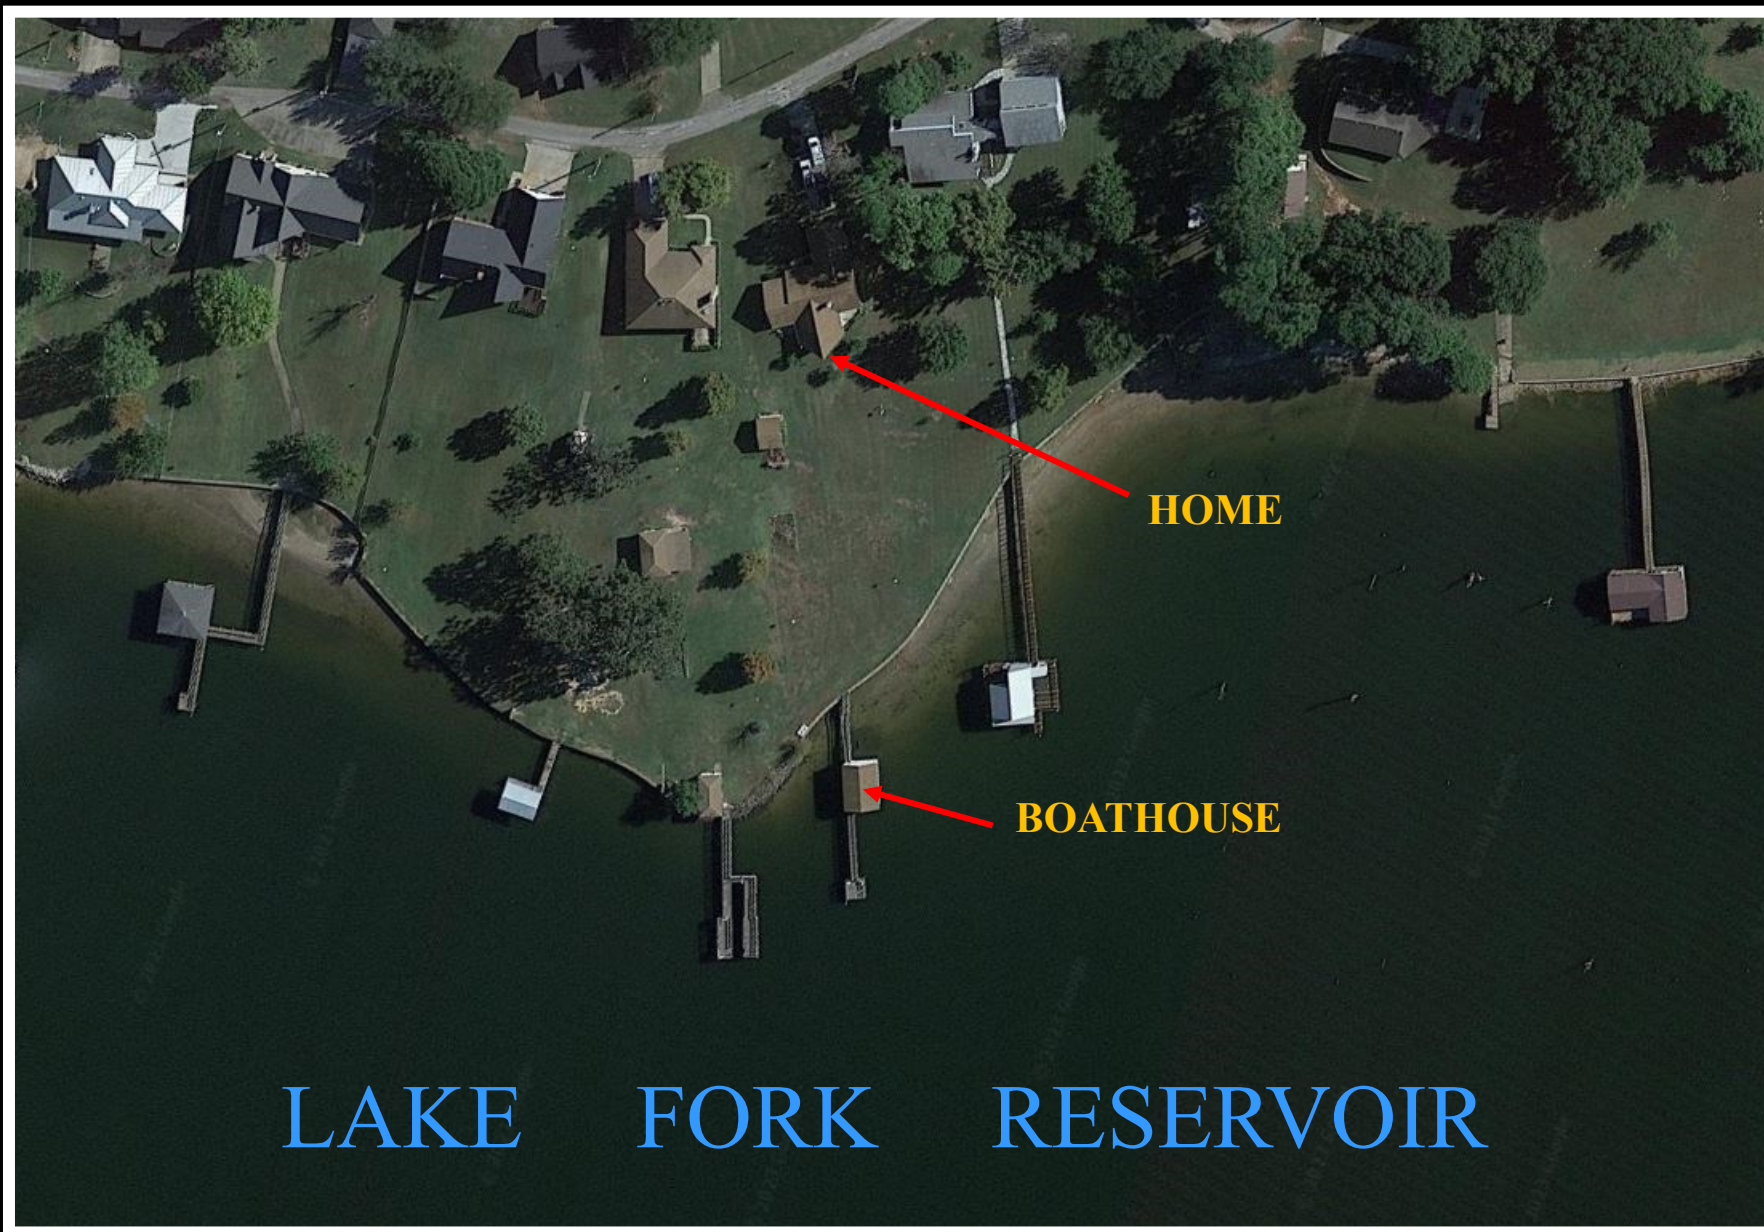

OVER HEAD VIEW OF 520 CR 3445 - EMORY, TEXAS

This is not guarantee to be 100% accurate but deemed to be a reasonable depiction of the property boundary lines and acreage.

LAKE FORK RESERVOIR