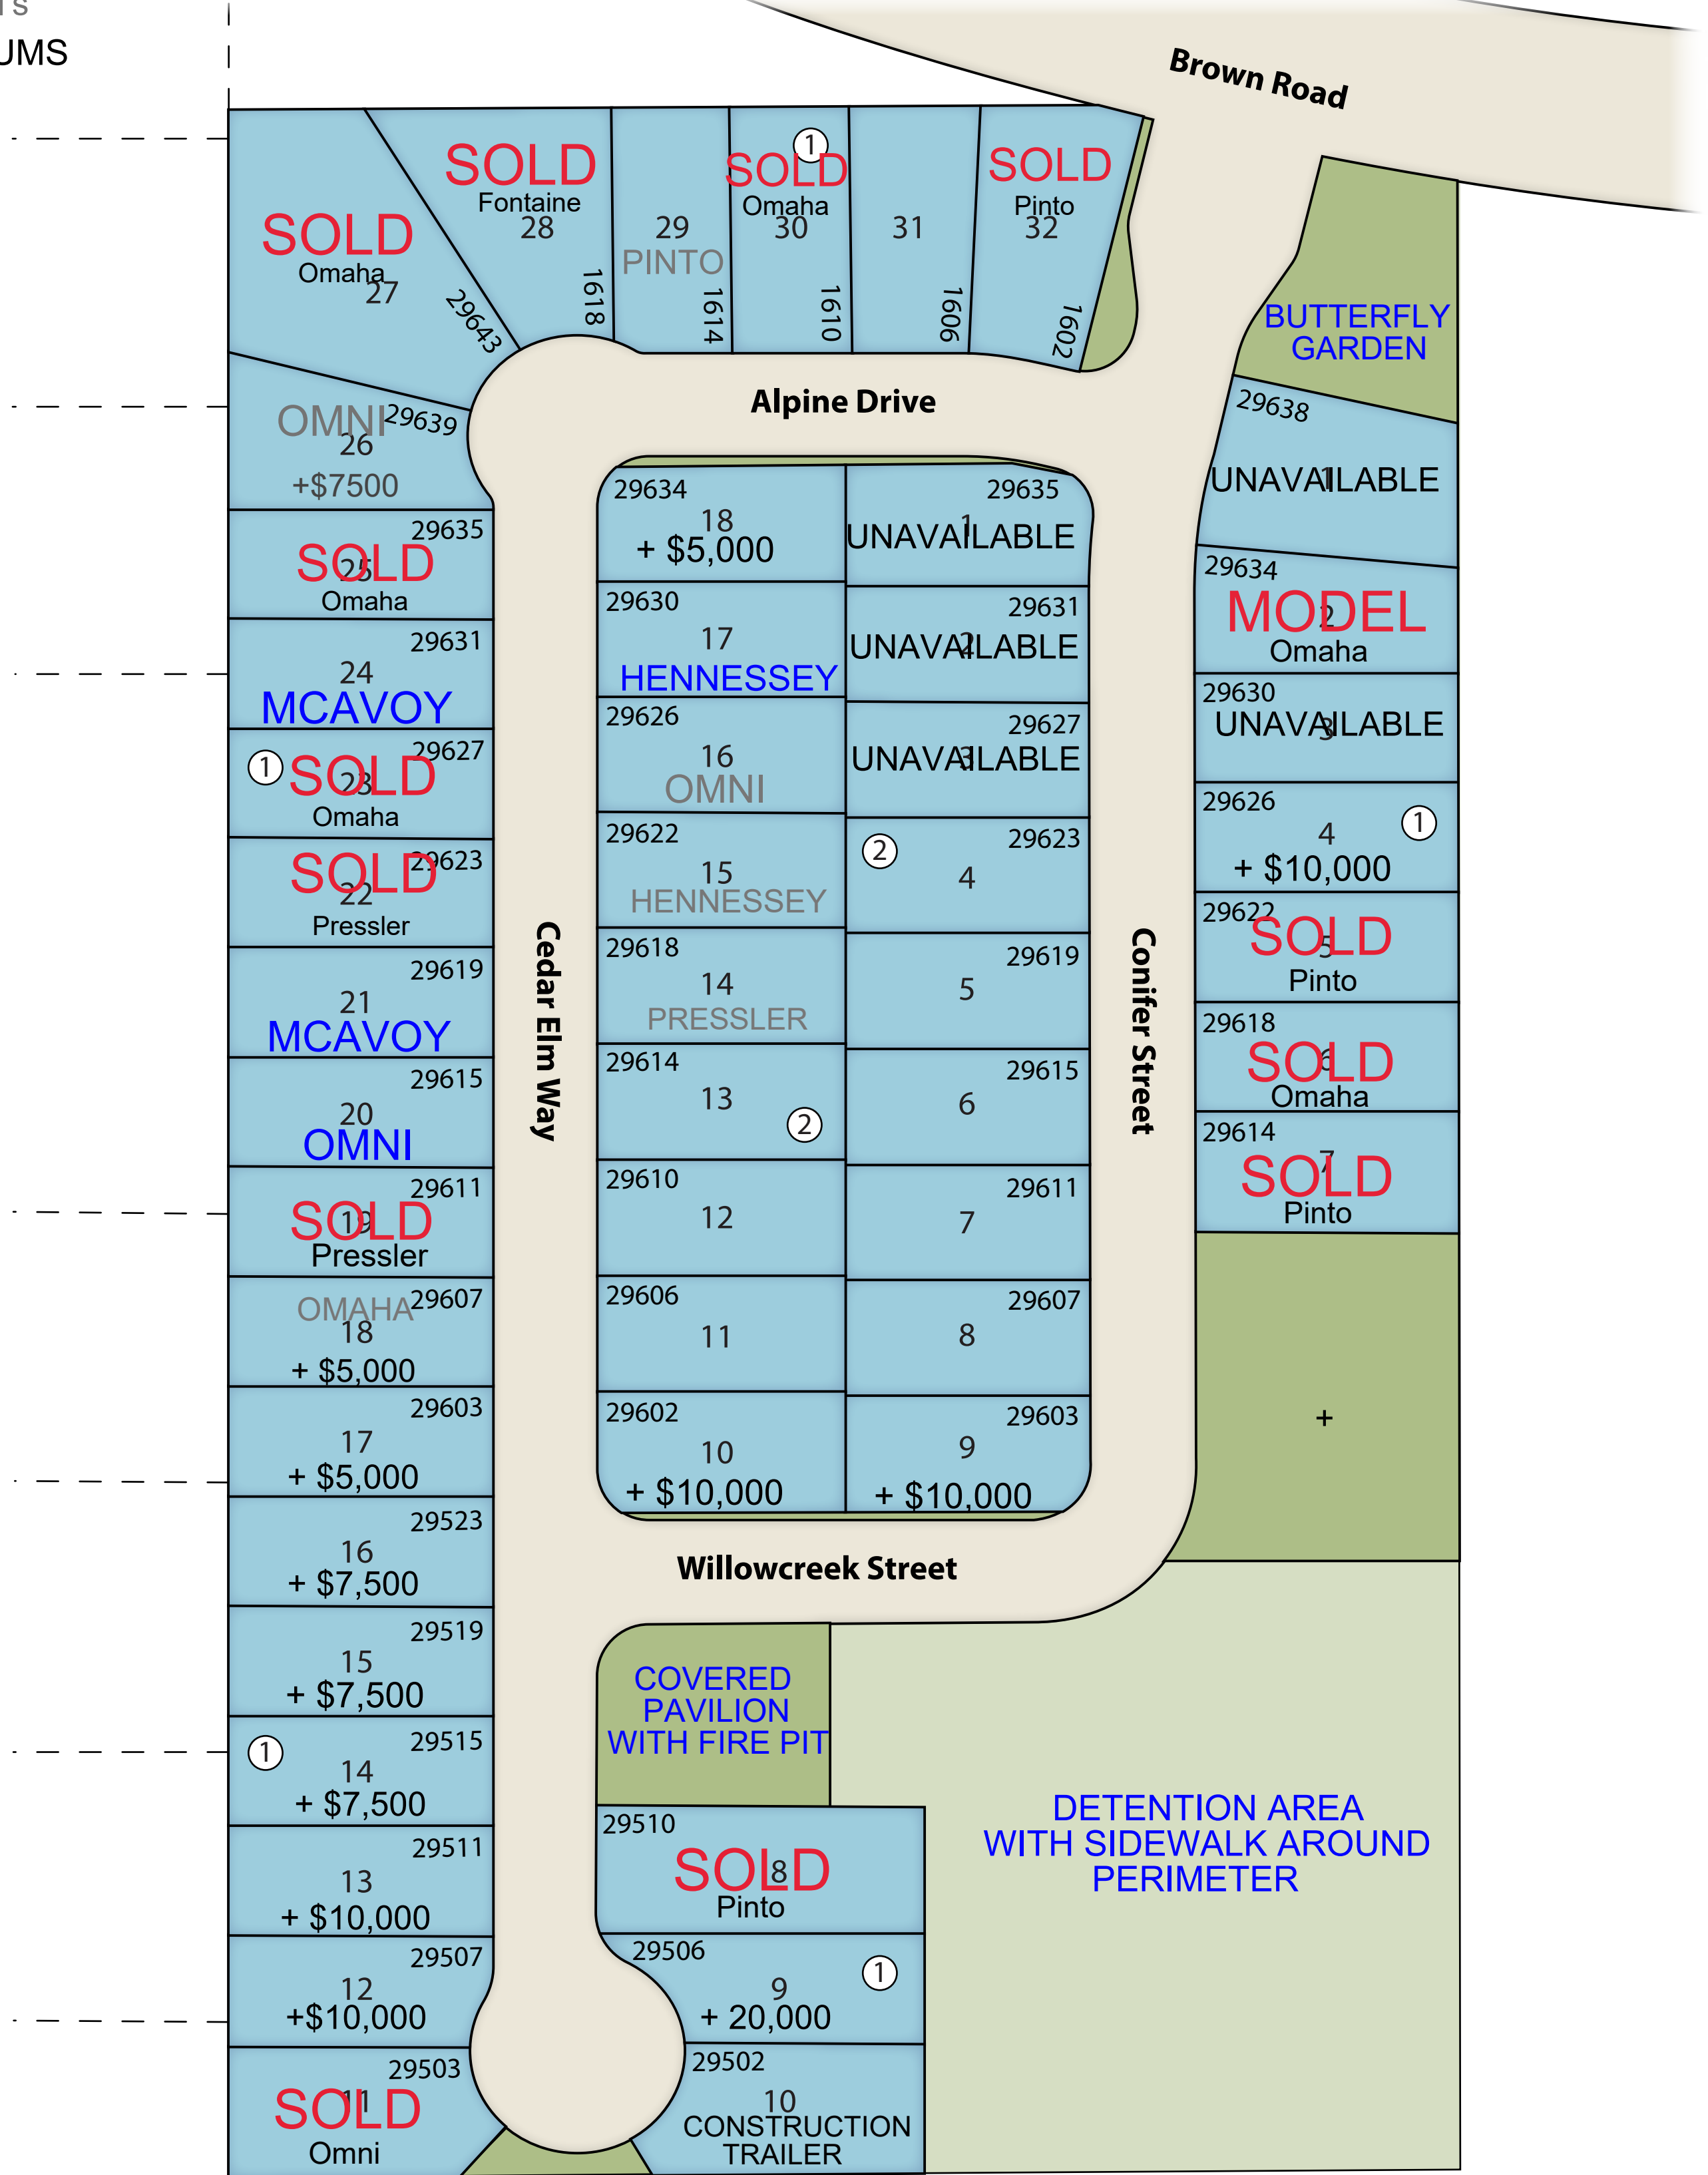

PINE TRAILS

LEGEND

- QMI (Quick Move in home)
- FUTURE QMI's
- LOT PREMIUMS

David Weekley Homes