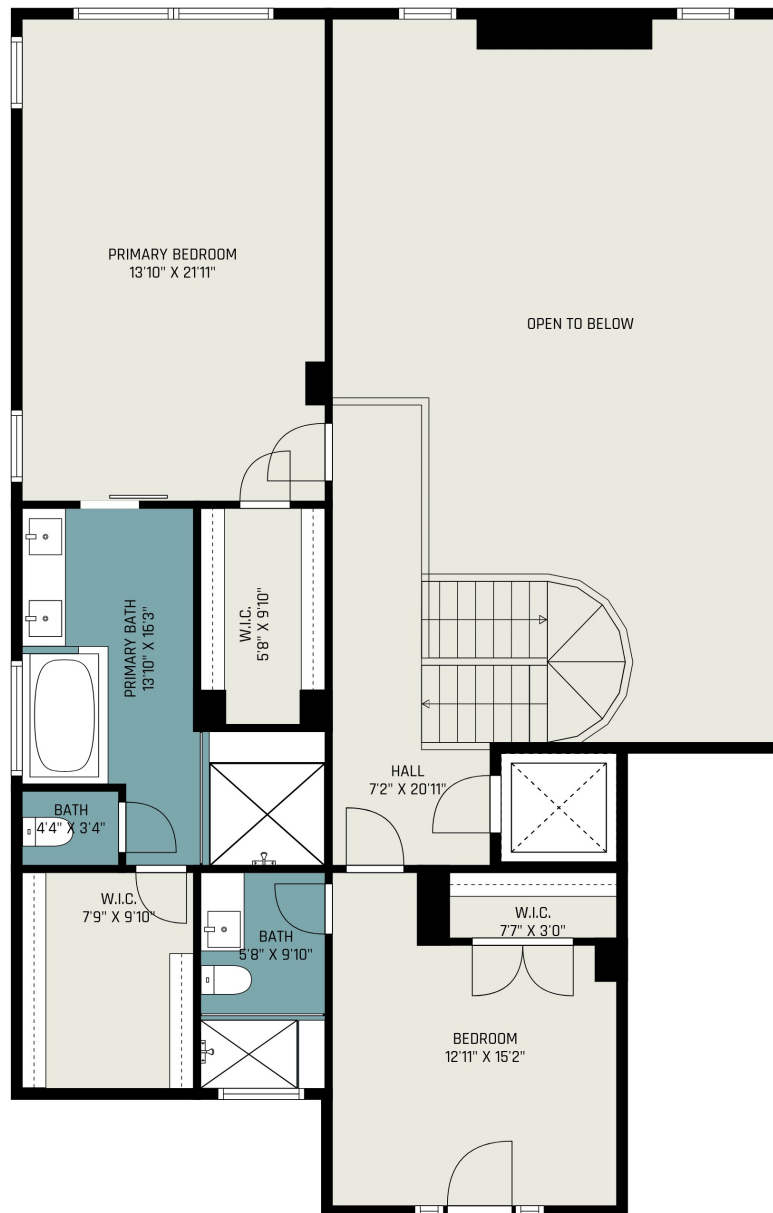

GROSS INTERNAL AREA

Below Ground: 0 sq. ft, FLOOR 2: 1683 sq. ft, FLOOR 3: 1097 sq. ft
EXCLUDED AREAS: GARAGE: 492 sq. ft, CARPORT: 1525 sq. ft, DECK: 246 sq. ft,
OPEN TO BELOW: 532 sq. ft
TOTAL: 2780 sq. ft