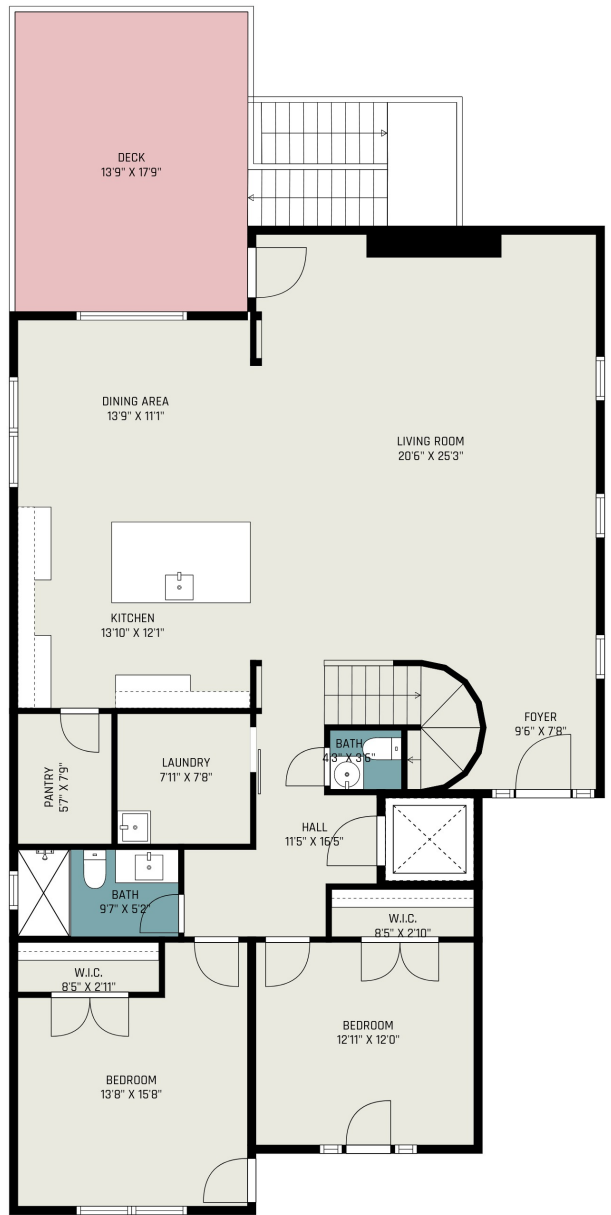

GROSS INTERNAL AREA

Below Ground: 0 sq. ft, FLOOR 2: 1683 sq. ft, FLOOR 3: 1097 sq. ft
EXCLUDED AREAS: GARAGE: 492 sq. ft, CARPORT: 1525 sq. ft, DECK: 246 sq. ft,
OPEN TO BELOW: 532 sq. ft
TOTAL: 2780 sq. ft