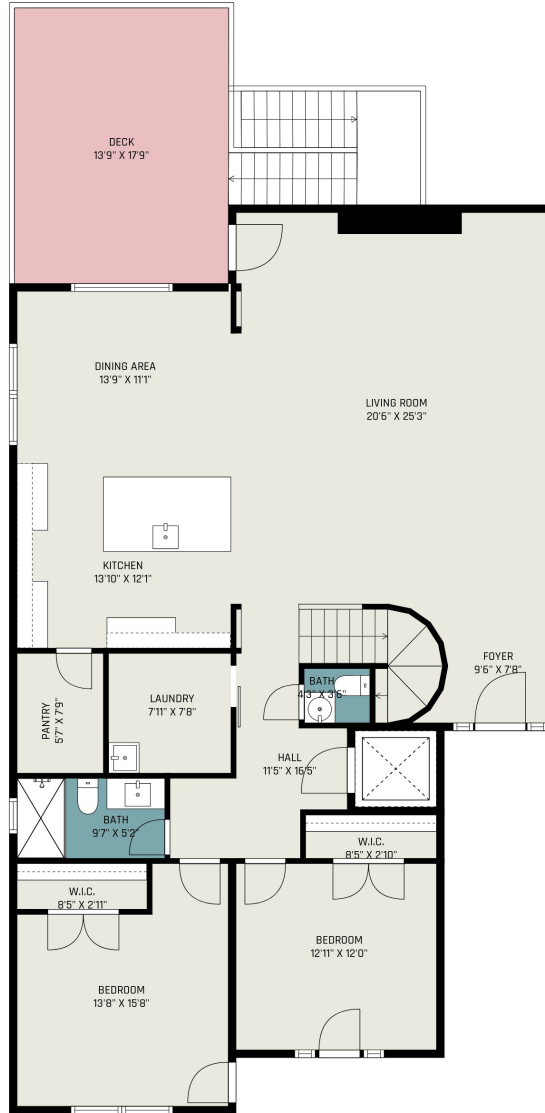

FLOOR 2

GROSS INTERNAL AREA
Below Ground: 0 sq. ft, FLOOR 2: 1683 sq. ft, FLOOR 3: 1097 sq. ft
EXCLUDED AREAS: GARAGE: 492 sq. ft, CARPORT: 1525 sq. ft, DECK: 246 sq. ft,
OPEN TO BELOW: 532 sq. ft
TOTAL: 2780 sq. ft