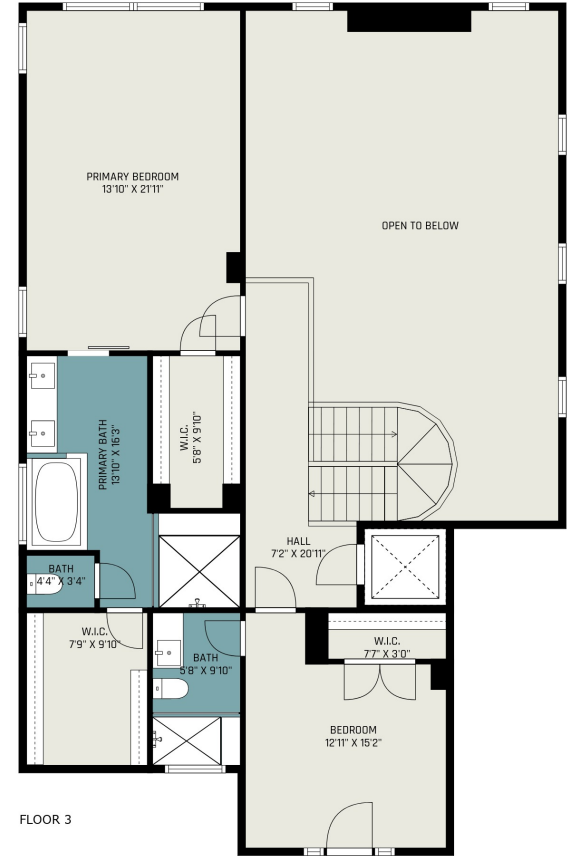

FLOOR 3

GROSS INTERNAL AREA
Below Ground: 0 sq. ft, FLOOR 2: 1683 sq. ft, FLOOR 3: 1097 sq. ft
EXCLUDED AREAS: GARAGE: 492 sq. ft, CARPORT: 1525 sq. ft, DECK: 246 sq. ft,
OPEN TO BELOW: 532 sq. ft
TOTAL: 2780 sq. ft