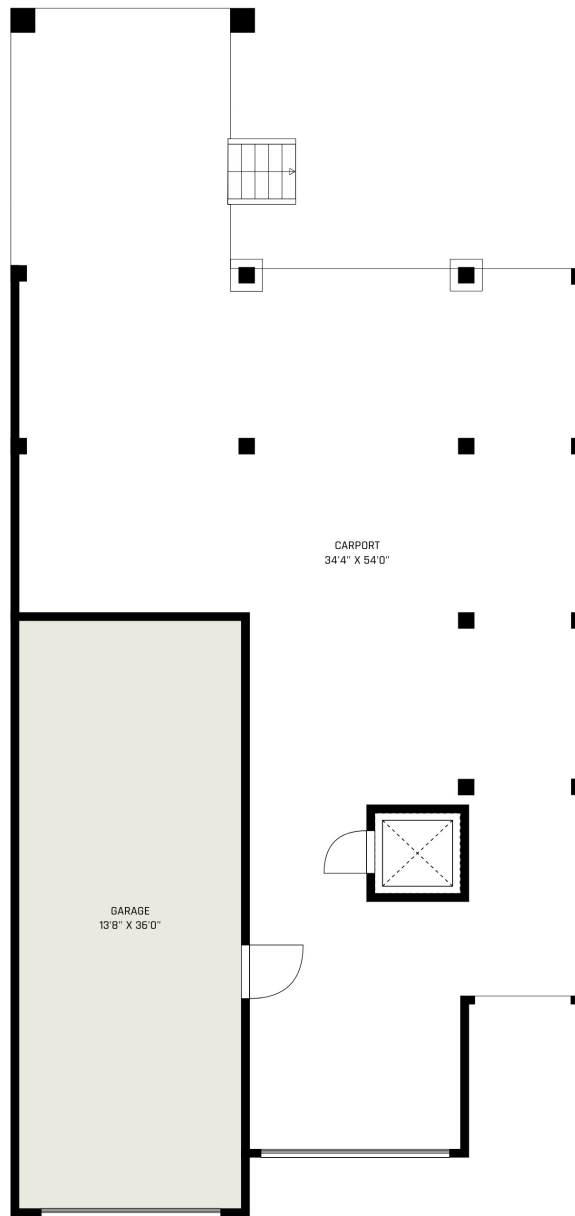

GROSS INTERNAL AREA

Below Ground: 0 sq. ft, FLOOR 2: 1683 sq. ft, FLOOR 3: 1097 sq. ft
EXCLUDED AREAS: GARAGE: 492 sq. ft, CARPORT: 1525 sq. ft, DECK: 246 sq. ft,
OPEN TO BELOW: 532 sq. ft
TOTAL: 2780 sq. ft