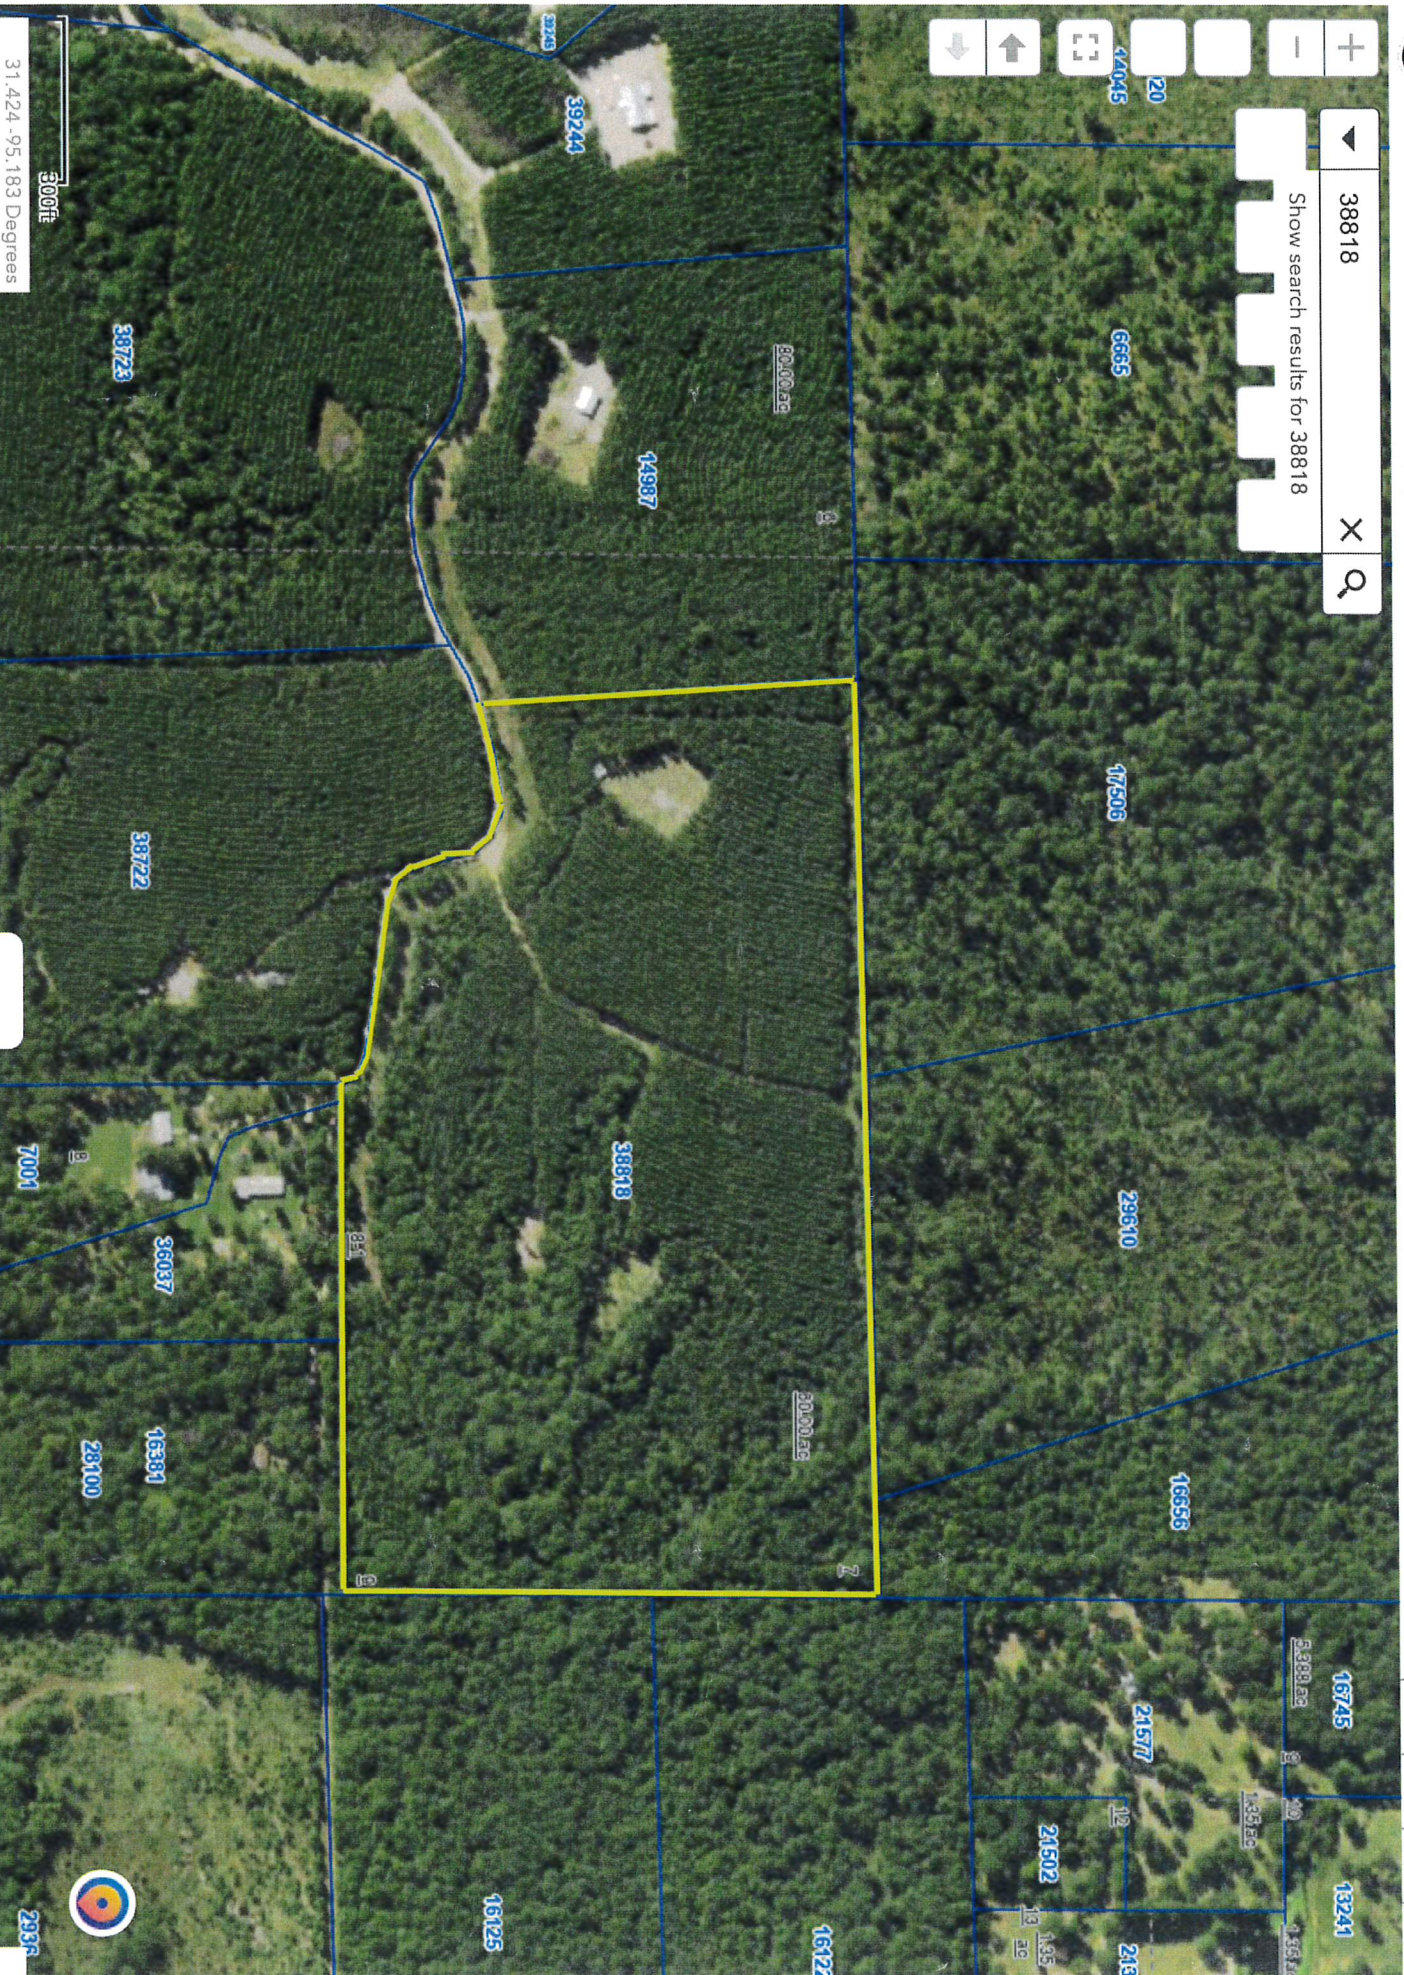

Show search results for 38818

3001E
31,424,-95,183 Degrees