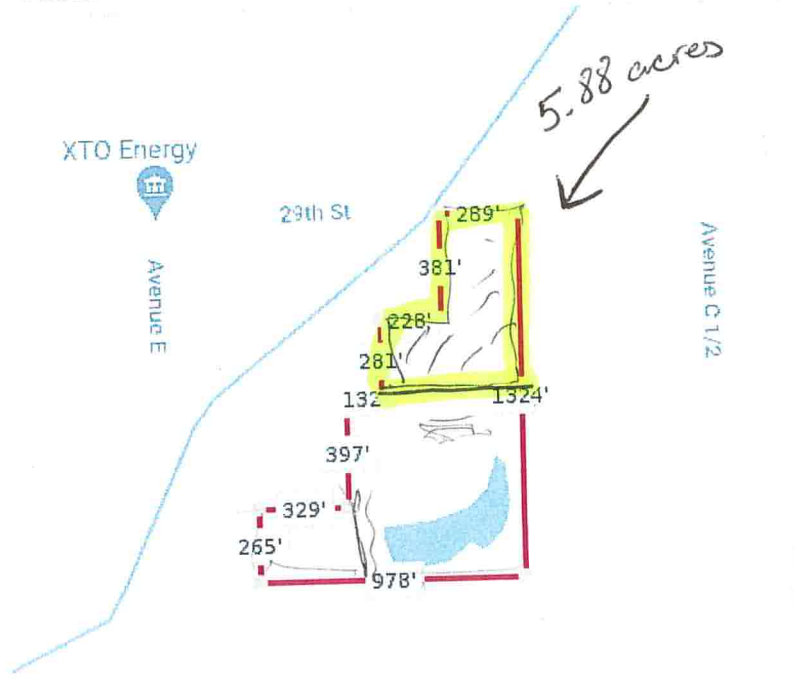

PROPERTY MAP

XTO Energy

Avenue E

29th St

Avenue C 1/2

5.88 acres

*Lot Dimensions are Estimated

BUILDING 1 OF 2

200 yards
Map data ©2023