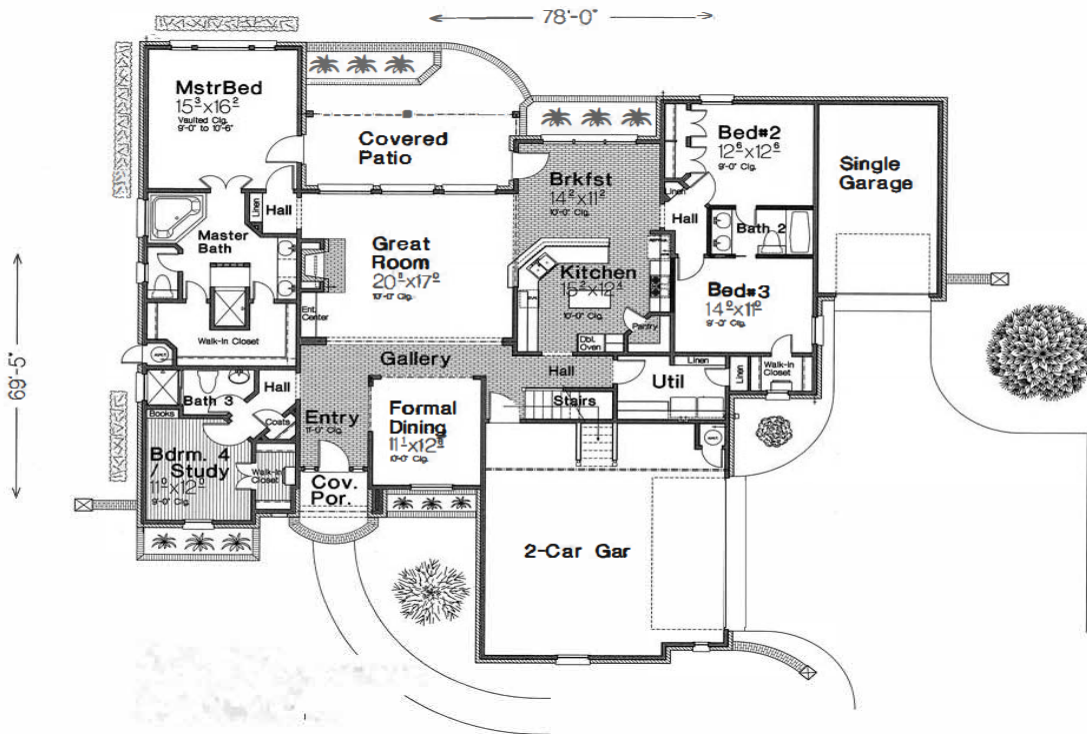

## HOLBROOK FLOORPLAN (no game room)

- Sq. Footage - 2,537'
- Bedrooms - 4
- Bathrooms - 3
- Garage - 3
- Formal Dining/Study

FLOOR PLANS AND ELEVATIONS ARE SUBJECT TO CHANGE AT BUILDERS DISCRETION & DIMENSIONS ARE APPROXIMATE.