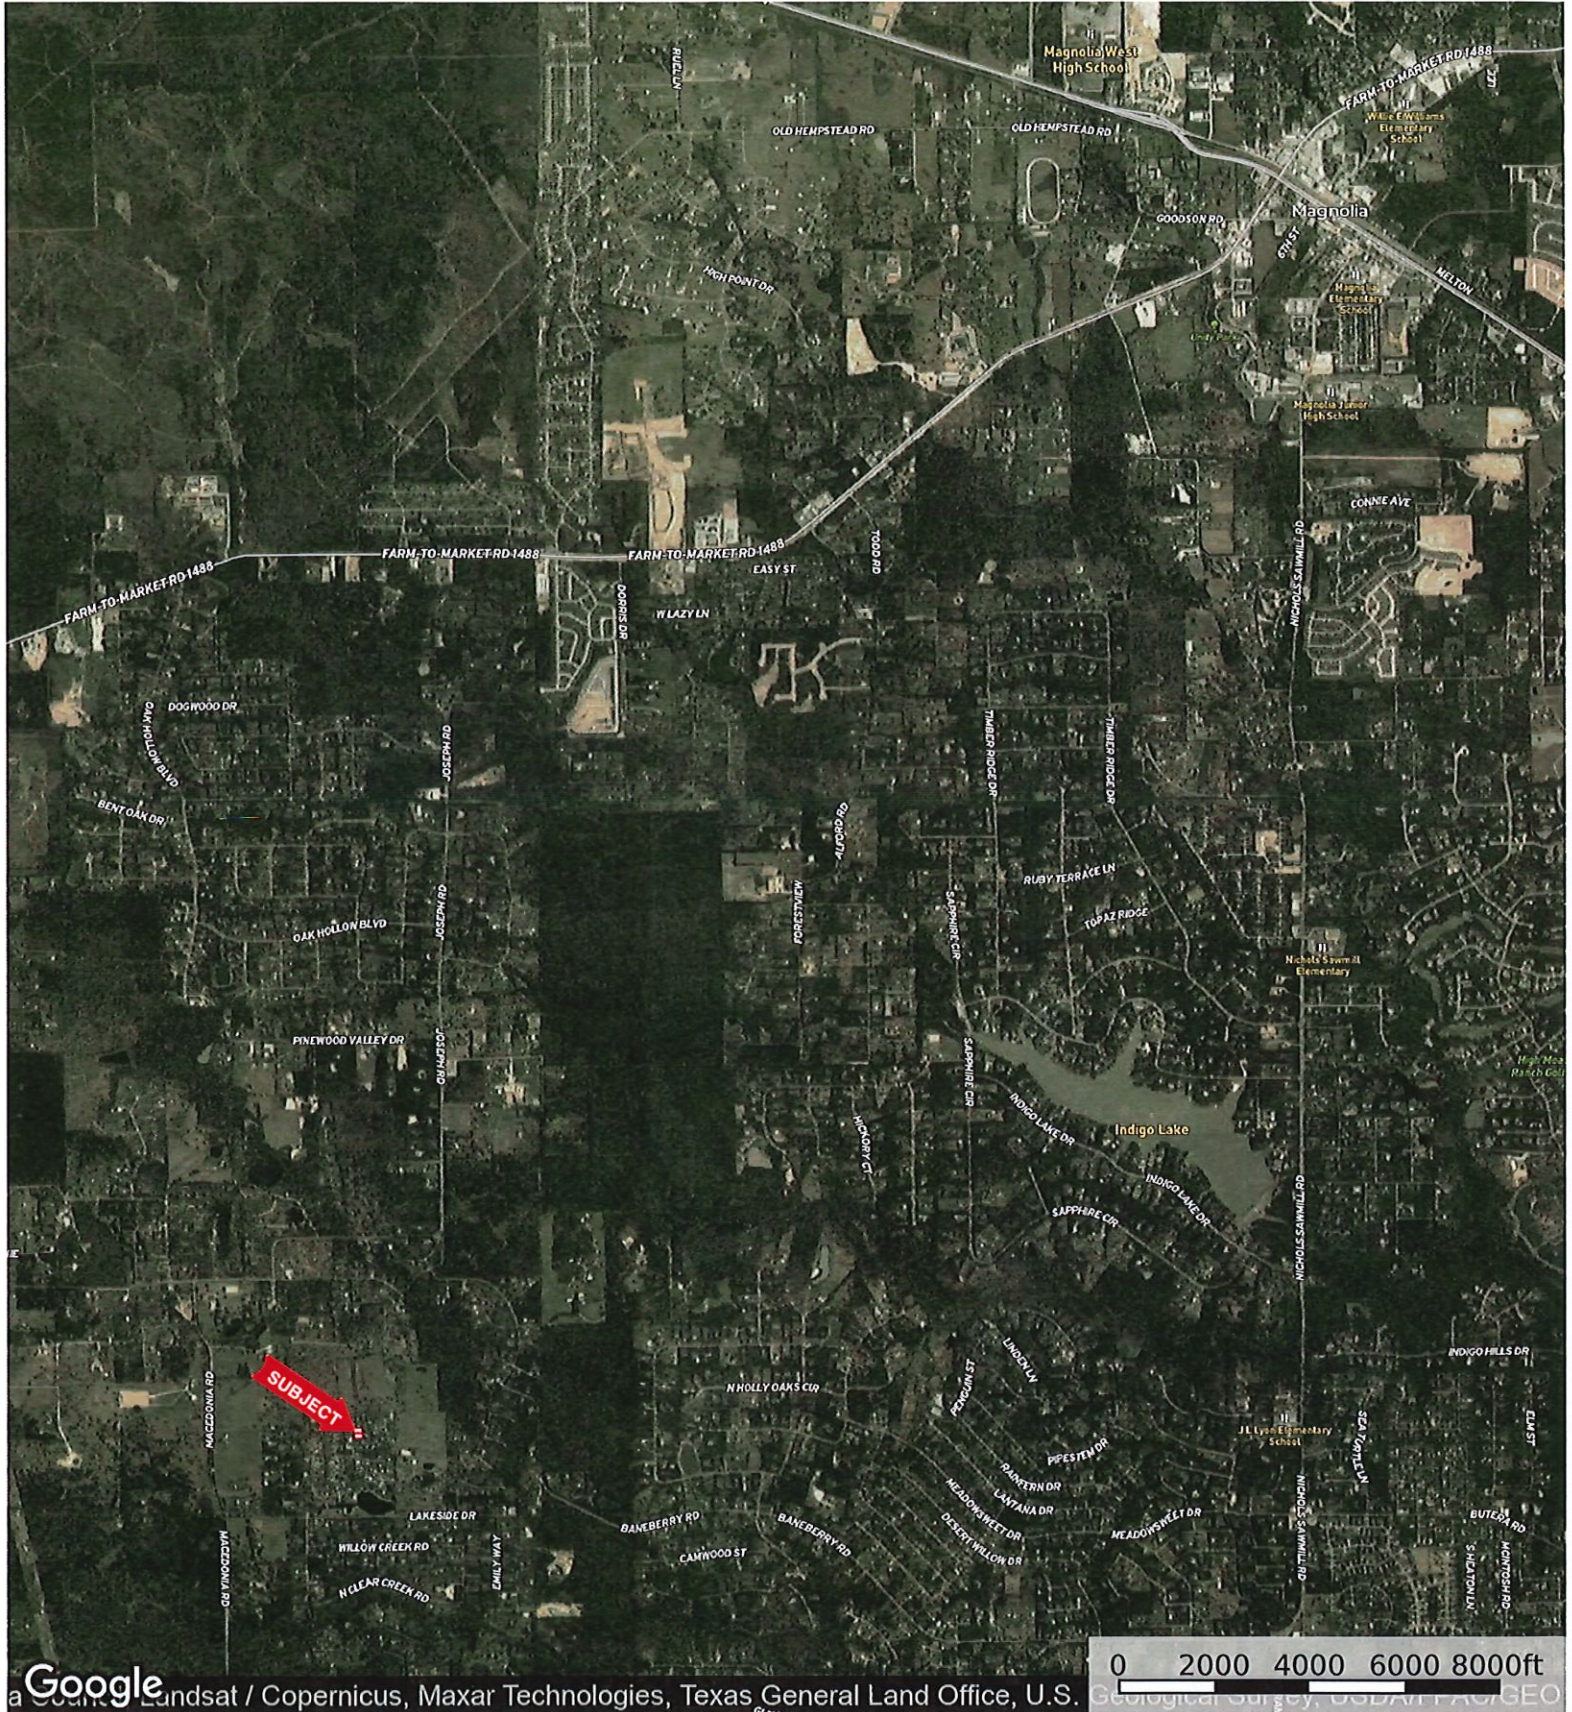

GRIMES COUNTY

SUBJECT

25321 Ridgeview Rd.
Waller County, Texas, AC +/-

Boundary

25321 Ridgeview Rd.
Waller County, Texas, AC +/-

 Boundary

Timothy Phelan
P: (936) 372-9181

WallerCountyLand.com