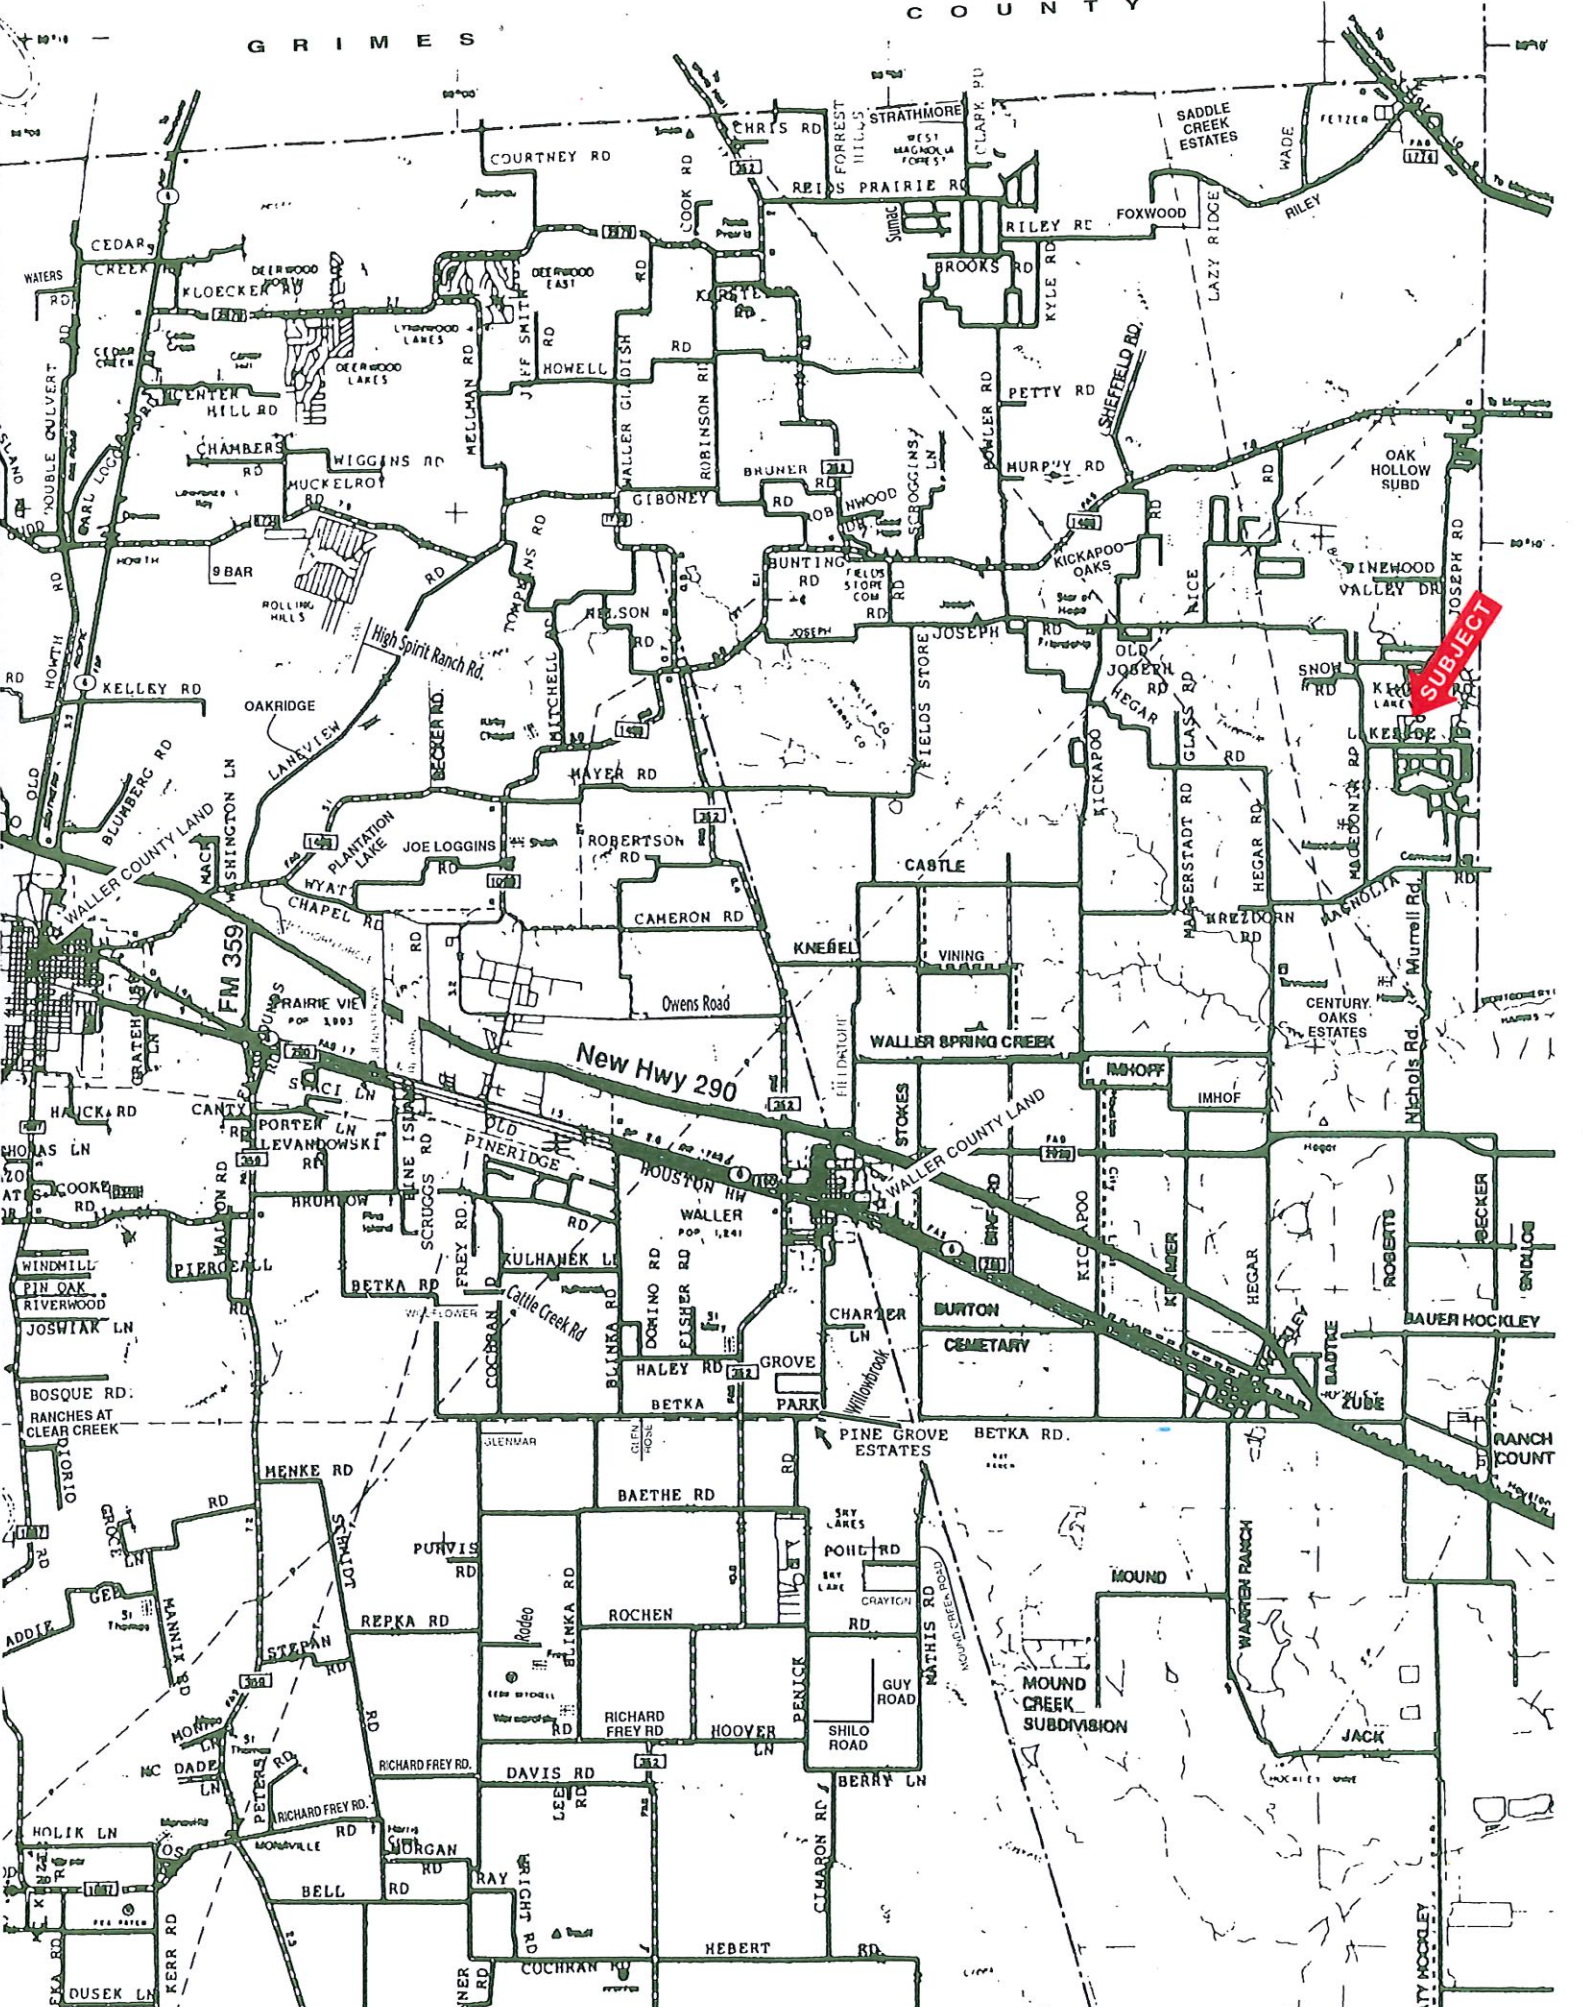

GRIMES COUNTY

SUBJECT

25321 Ridgeview Rd.
Waller County, Texas, AC +/-

Boundary

25321 Ridgeview Rd.
Waller County, Texas, AC +/-

 Boundary

Timothy Phelan
P: (936) 372-9181

WallerCountyLand.com

P.O. Box 1274, Waller, Texas 77484

 The information contained herein was obtained from sources deemed to be reliable. Land id™ Services makes no warranties or guarantees as to the completeness or accuracy thereof.