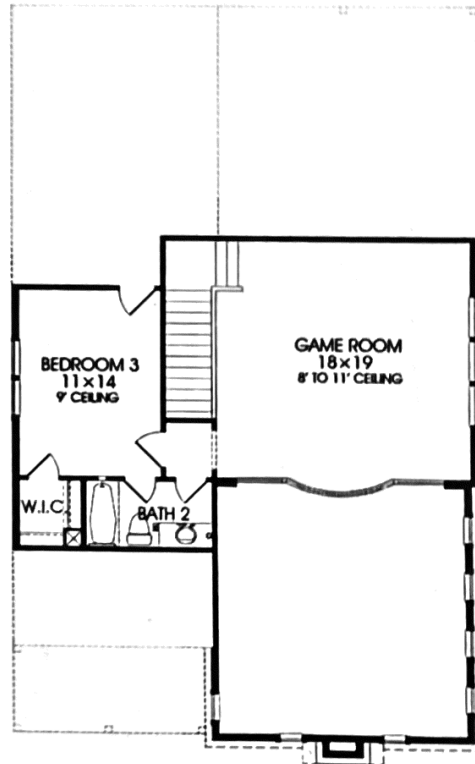

InTown HOMES

Floor Plan

Welch Kempwood

2,365 sq. ft.

3 bed / 3 bath

First Floor
1733 sq.ft.

Second Floor
632 sq.ft.

intown-homes.com

All prices, features and plans are subject to change without notice. Square footage is approximate. No representation or warranties, either expressed or implied, are made as to the accuracy of the information here in or with respect to the suitability, usability, merchantability or conditions of any property here in described. All rights Reserved. InTownHomes 2012