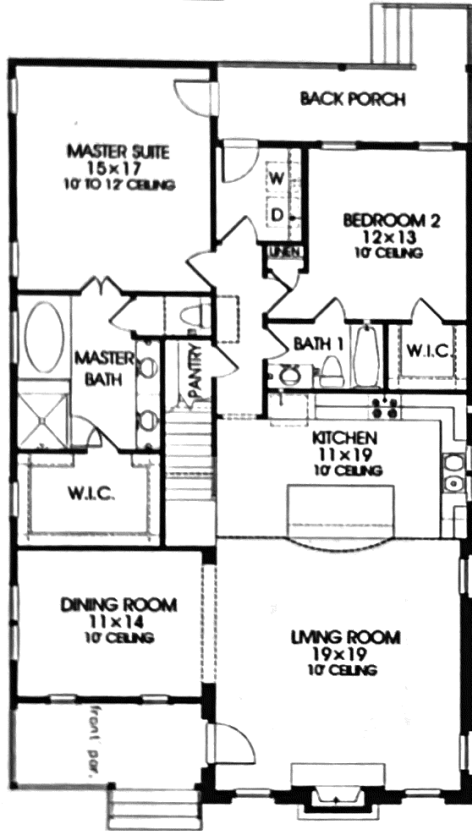

InTown HOMES

Floor Plan

Welch Kempwood

2,365 sq. ft.

3 bed / 3 bath

First Floor
1733 sq.ft.

Second Floor
632 sq.ft.

intown-homes.com

All prices, features and plans are subject to change without notice. Square footage is approximate. No representation or warranties, either expressed or implied, are made as to the accuracy of the information here in or with respect to the suitability, usability, merchantability or conditions of any property here in described. All rights Reserved. InTownHomes 2012