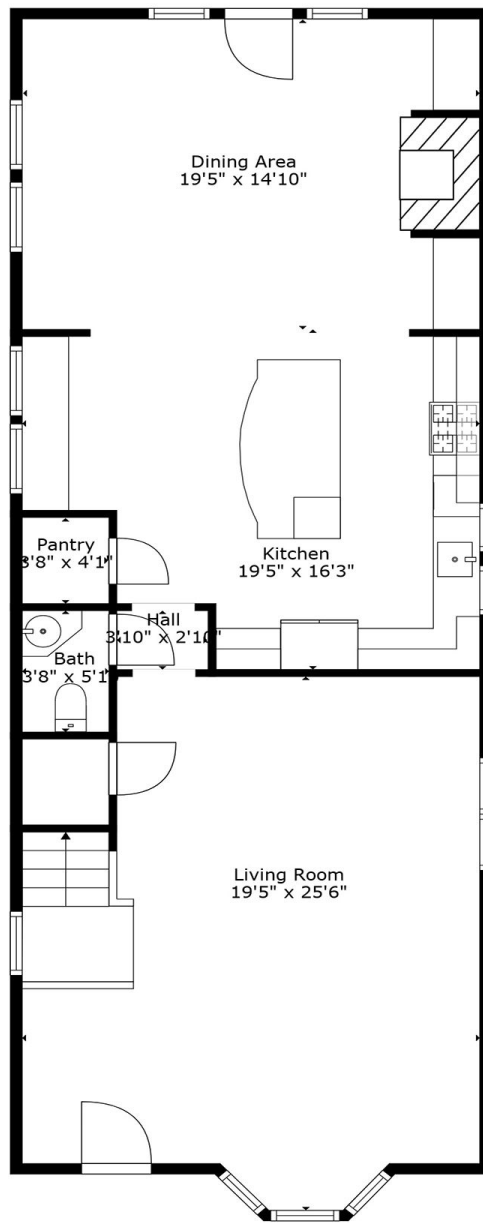

Floor 1

Floor 2

shoot²sell

GROSS INTERNAL AREA
 FLOOR 1: 1073 sq. ft, FLOOR 2: 1239 sq. ft
 TOTAL: 2312 sq. ft

Measurements Calculated By Technology. They Aren't Guaranteed But Are Mostly Reliable