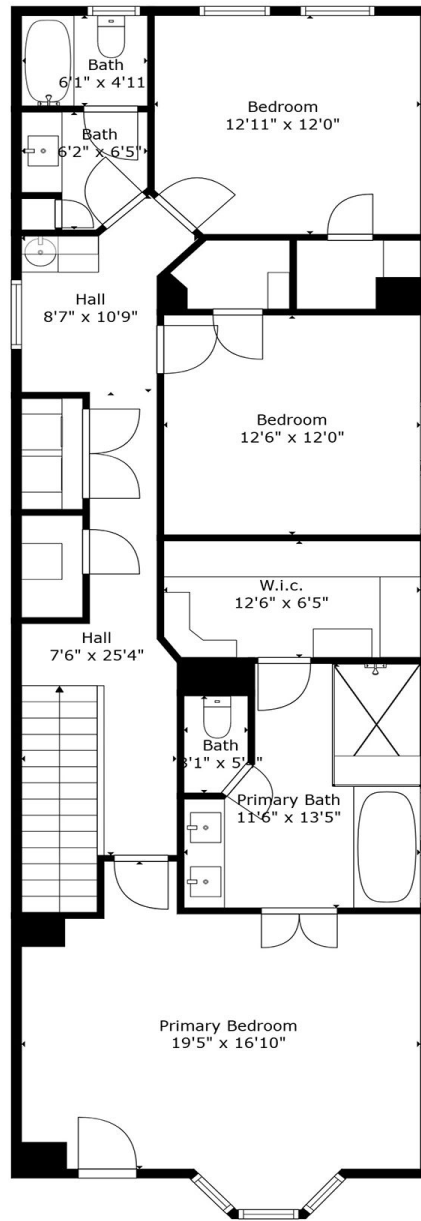

Floor 1

Floor 2

shoot²sell

GROSS INTERNAL AREA
 FLOOR 1: 1073 sq. ft, FLOOR 2: 1239 sq. ft
 TOTAL: 2312 sq. ft

Measurements Calculated By Technology. They Aren't Guaranteed But Are Mostly Reliable