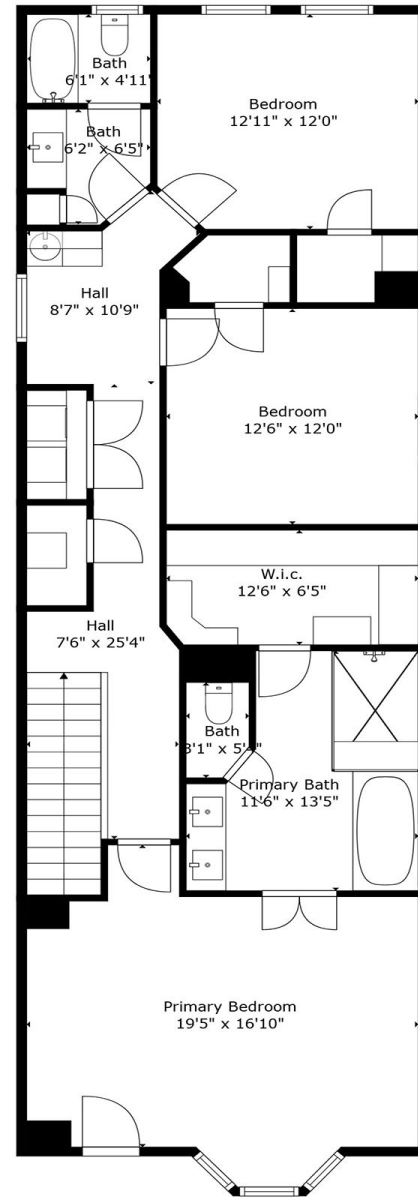

Floor 1

Floor 2

shoot²sell

GROSS INTERNAL AREA
 FLOOR 1: 1073 sq. ft, FLOOR 2: 1239 sq. ft
 TOTAL: 2312 sq. ft

Measurements Calculated By Technology. They Aren't Guaranteed But Are Mostly Reliable