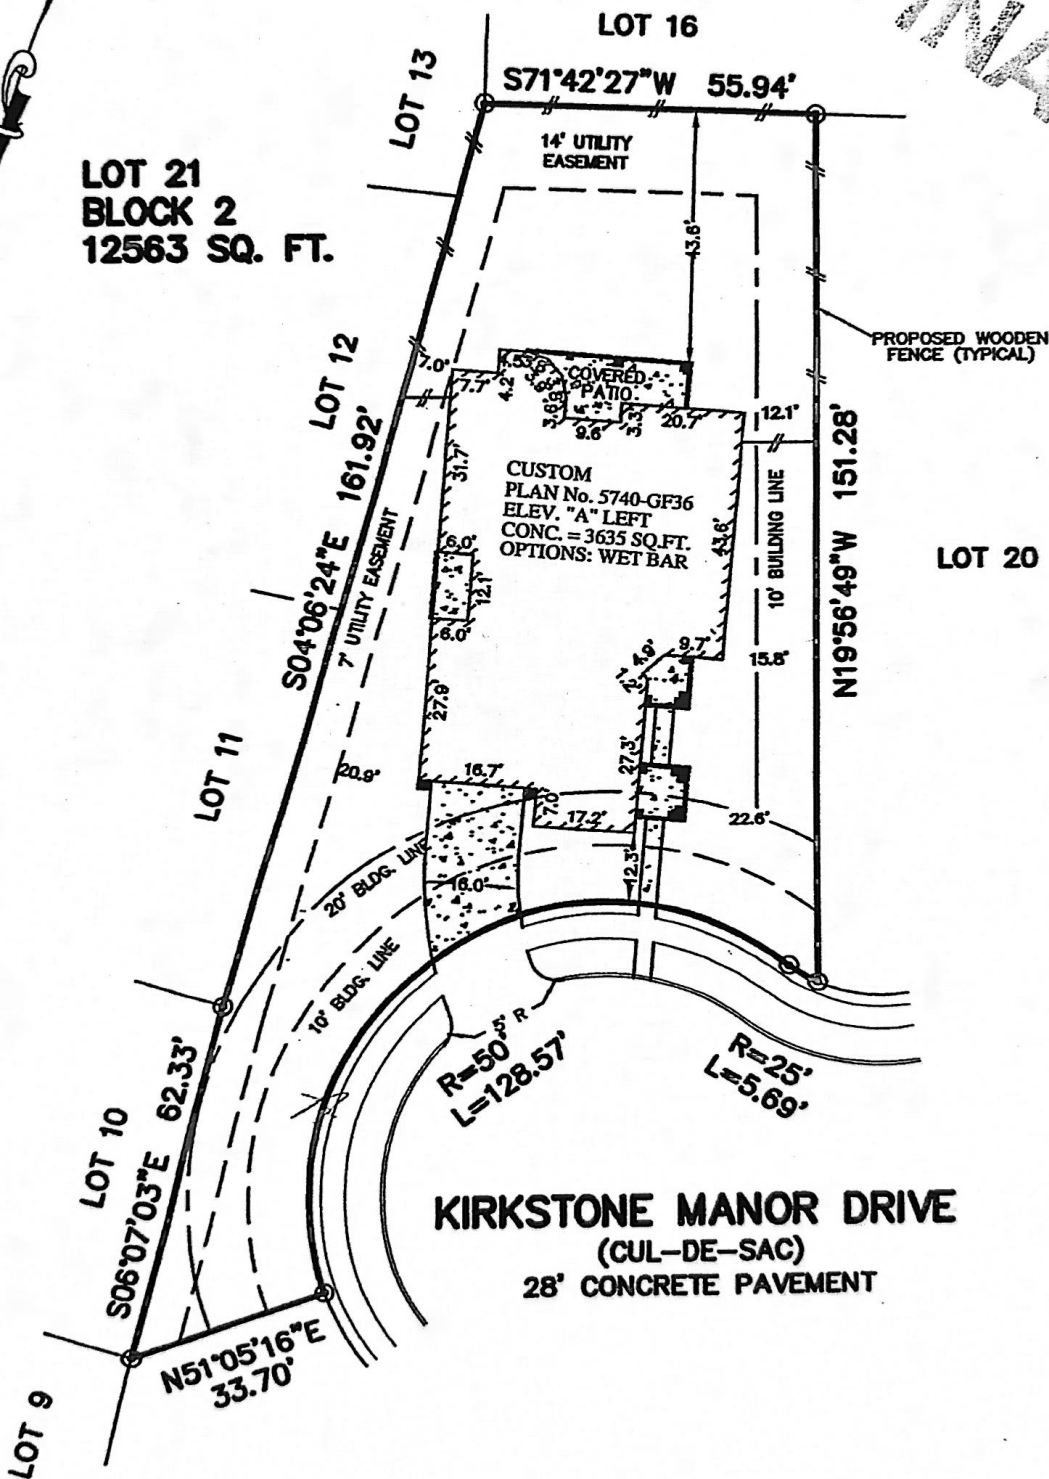

FINAL

LOT 21  
BLOCK 2  
12563 SQ. FT.

- NOTES:
1. ALL BEARINGS SHOWN HEREON ARE BASED ON THE RECORDED PLAT.
  2. THIS PLOT PLAN WAS PREPARED WITHOUT A TITLE REPORT. THERE MAY BE BUILDING LINES & OTHER MATTERS NOT SHOWN HEREON. SURVEYOR'S SERVICES CORP. IS NOT LIABLE FOR DAMAGES THAT MAY INCUR IN ANY CONSTRUCTION OR WITHIN AN EASEMENT.

PLOT PLAN  
SCALE: 1" = 30'

APPROX. FOR COVER...

Life Happens Here.

WWW.DARLINGHOMES.COM

FIRST FLOOR PLAN

Not to scale. Subject to change without notice. Elevation variances affect windows, porches, and square footages. All dimensions are approximate. 09-30-06

PLAN 5740