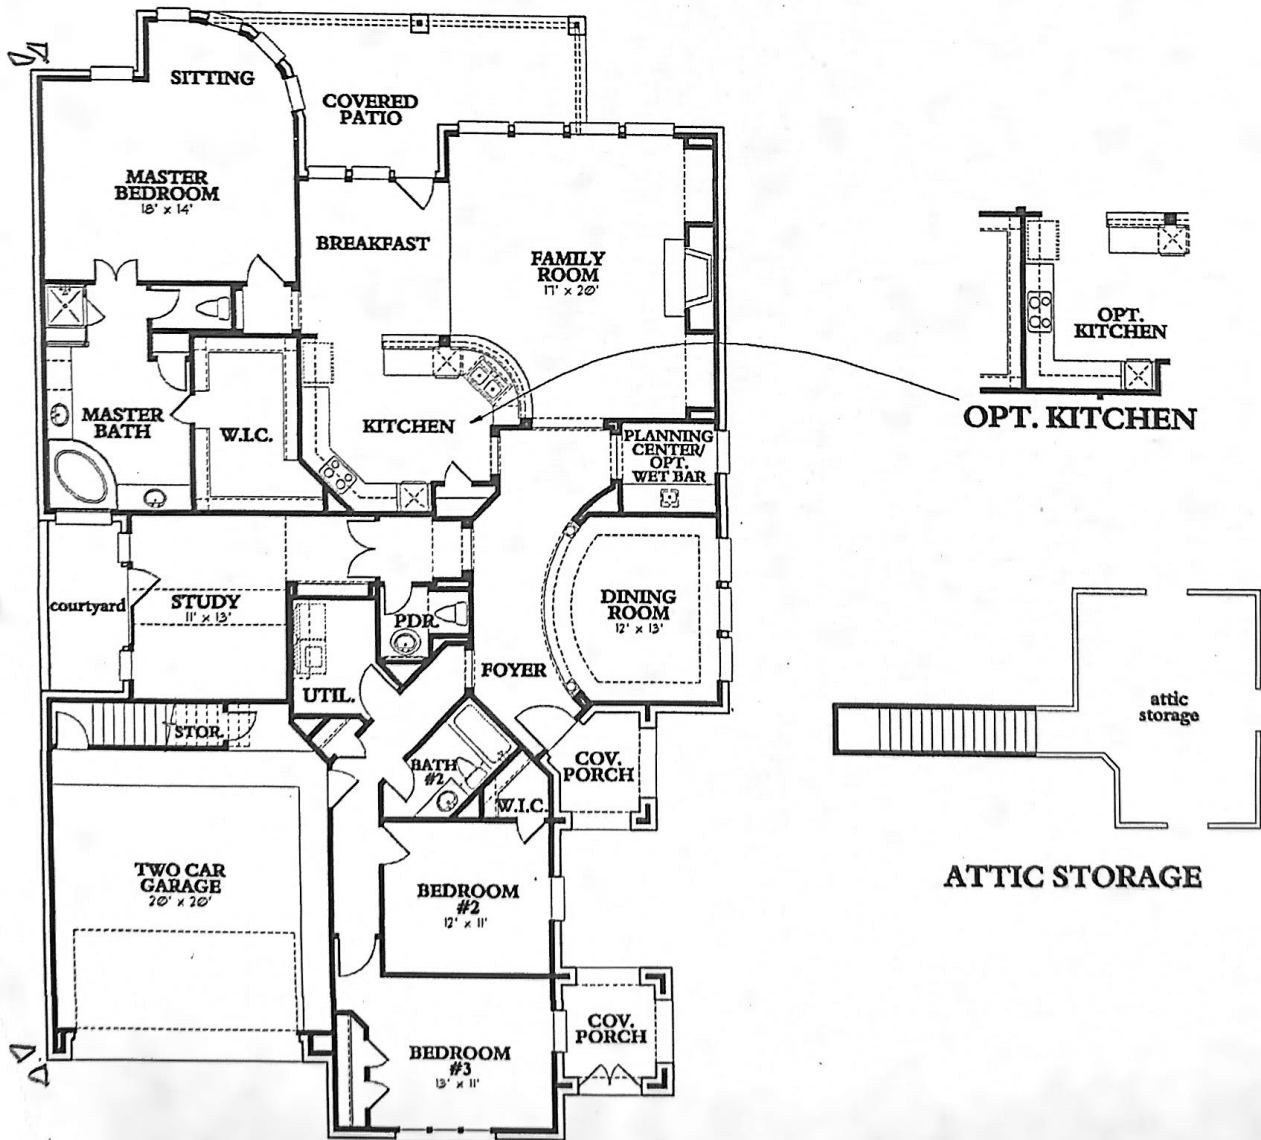

FINAL

LOT 21  
BLOCK 2  
12563 SQ. FT.

- NOTES:
1. ALL BEARINGS SHOWN HEREON ARE BASED ON THE RECORDED PLAT.
  2. THIS PLOT PLAN WAS PREPARED WITHOUT A TITLE REPORT. THERE MAY BE BUILDING LINES & OTHER MATTERS NOT SHOWN HEREON. SURVEYOR'S SERVICES CORP. IS NOT LIABLE FOR DAMAGES THAT MAY INCUR IN ANY CONSTRUCTION OR WITHIN AN EASEMENT.

PLOT PLAN  
SCALE: 1" = 30'

APPROX. FOR COVER...

Life Happens Here.

WWW.DARLINGHOMES.COM

FIRST FLOOR PLAN

Not to scale. Subject to change without notice. Elevation variances affect windows, porches, and square footages. All dimensions are approximate. 09-30-06

PLAN 5740