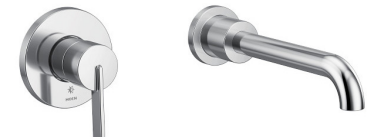

ISDLAND
PENDANT

SINK

BAR FACUET

MAIN FACUET

MICROWAVE

FISHER&PAYKEL GAS RANGE

FISHER&PAYKEL
DISHWASHER

WINE COOLER

CABINET AND TRIM
COLOR

SHOWER FLOOR AND
NICHE TILE

COUTERTOPS

LIGHTING

CEILING FAN

FACUET

RAIN SHOWER HEAD

WALL MOUNT SHOWER
HEAD

FREE STANDING TUB

TUB FILLER

LAUNDRY / UTILITY

4022 MERRICK ST.

WALL AND TRIM COLOR

CABINET COLOR

FLOOR TILE

COUTERTOPS