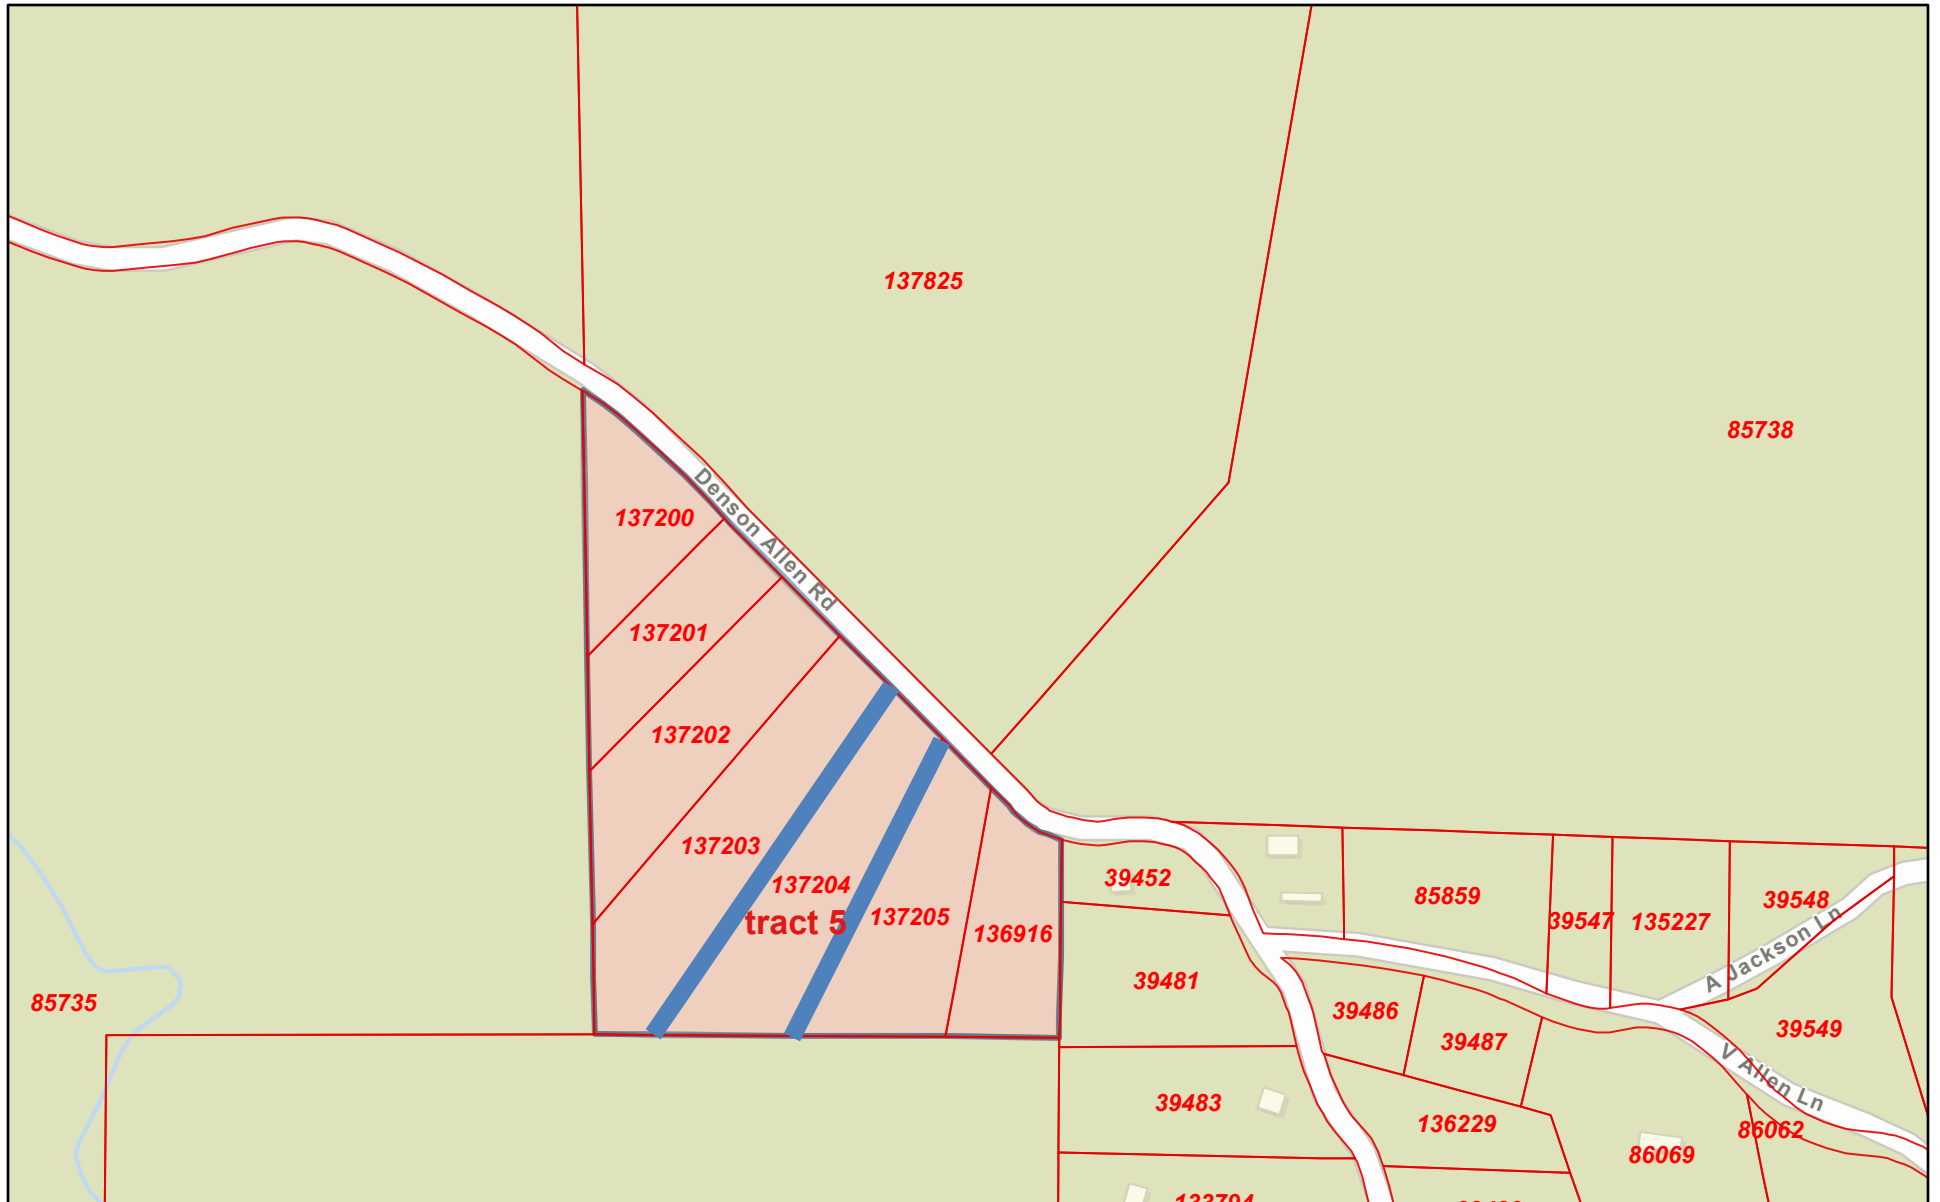

San Jacinto CAD Web Map

11/18/2023, 8:25:50 PM

- Abstracts Subdivisions Subdivisions By Name
Parcels N/A

Esri Community Maps Contributors, Montgomery County, TX GIS Office, Texas Parks & Wildlife, © OpenStreetMap, Microsoft, CONANP, Esri, HERE,

San Jacinto County Appraisal District, BIS Consulting -

Disclaimer: This product is for informational purposes only and has not been prepared for or be suitable for legal, engineering, or surveying purposes. It does not represent an on-the-ground survey and represents only the approximate relative location of boundaries.