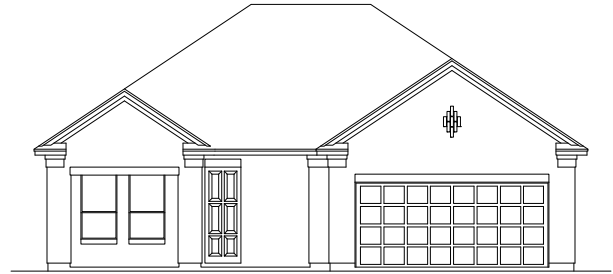

BAYWAY HOMES

BUILT BETTER

Mystic Village 1909 sqft

\$344,000 base price

Elevation "A" \$2,500
All brick

Elevation "B" \$4,500
Stone & Brick

Elevation "C" Included
Craftsman