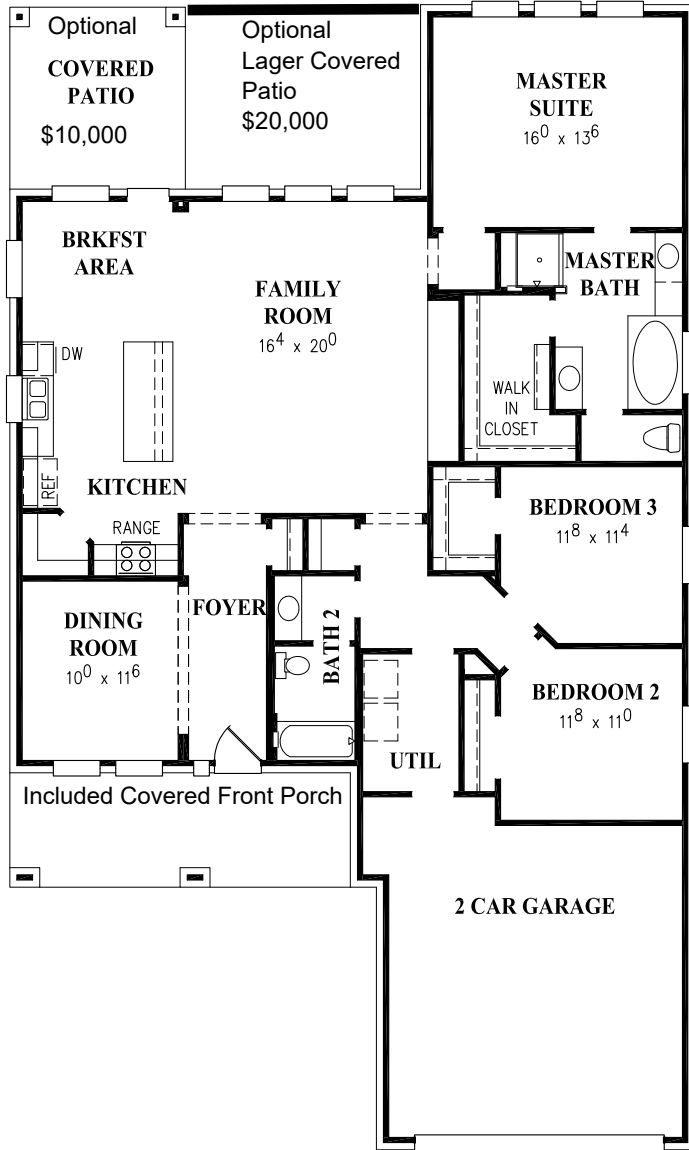

BAYWAY HOMES

BUILT BETTER

Mystic Village 1909 sqft

\$344,000 base price

Elevation "A" \$2,500
All brick

Elevation "B" \$4,500
Stone & Brick

Elevation "C" Included
Craftsman