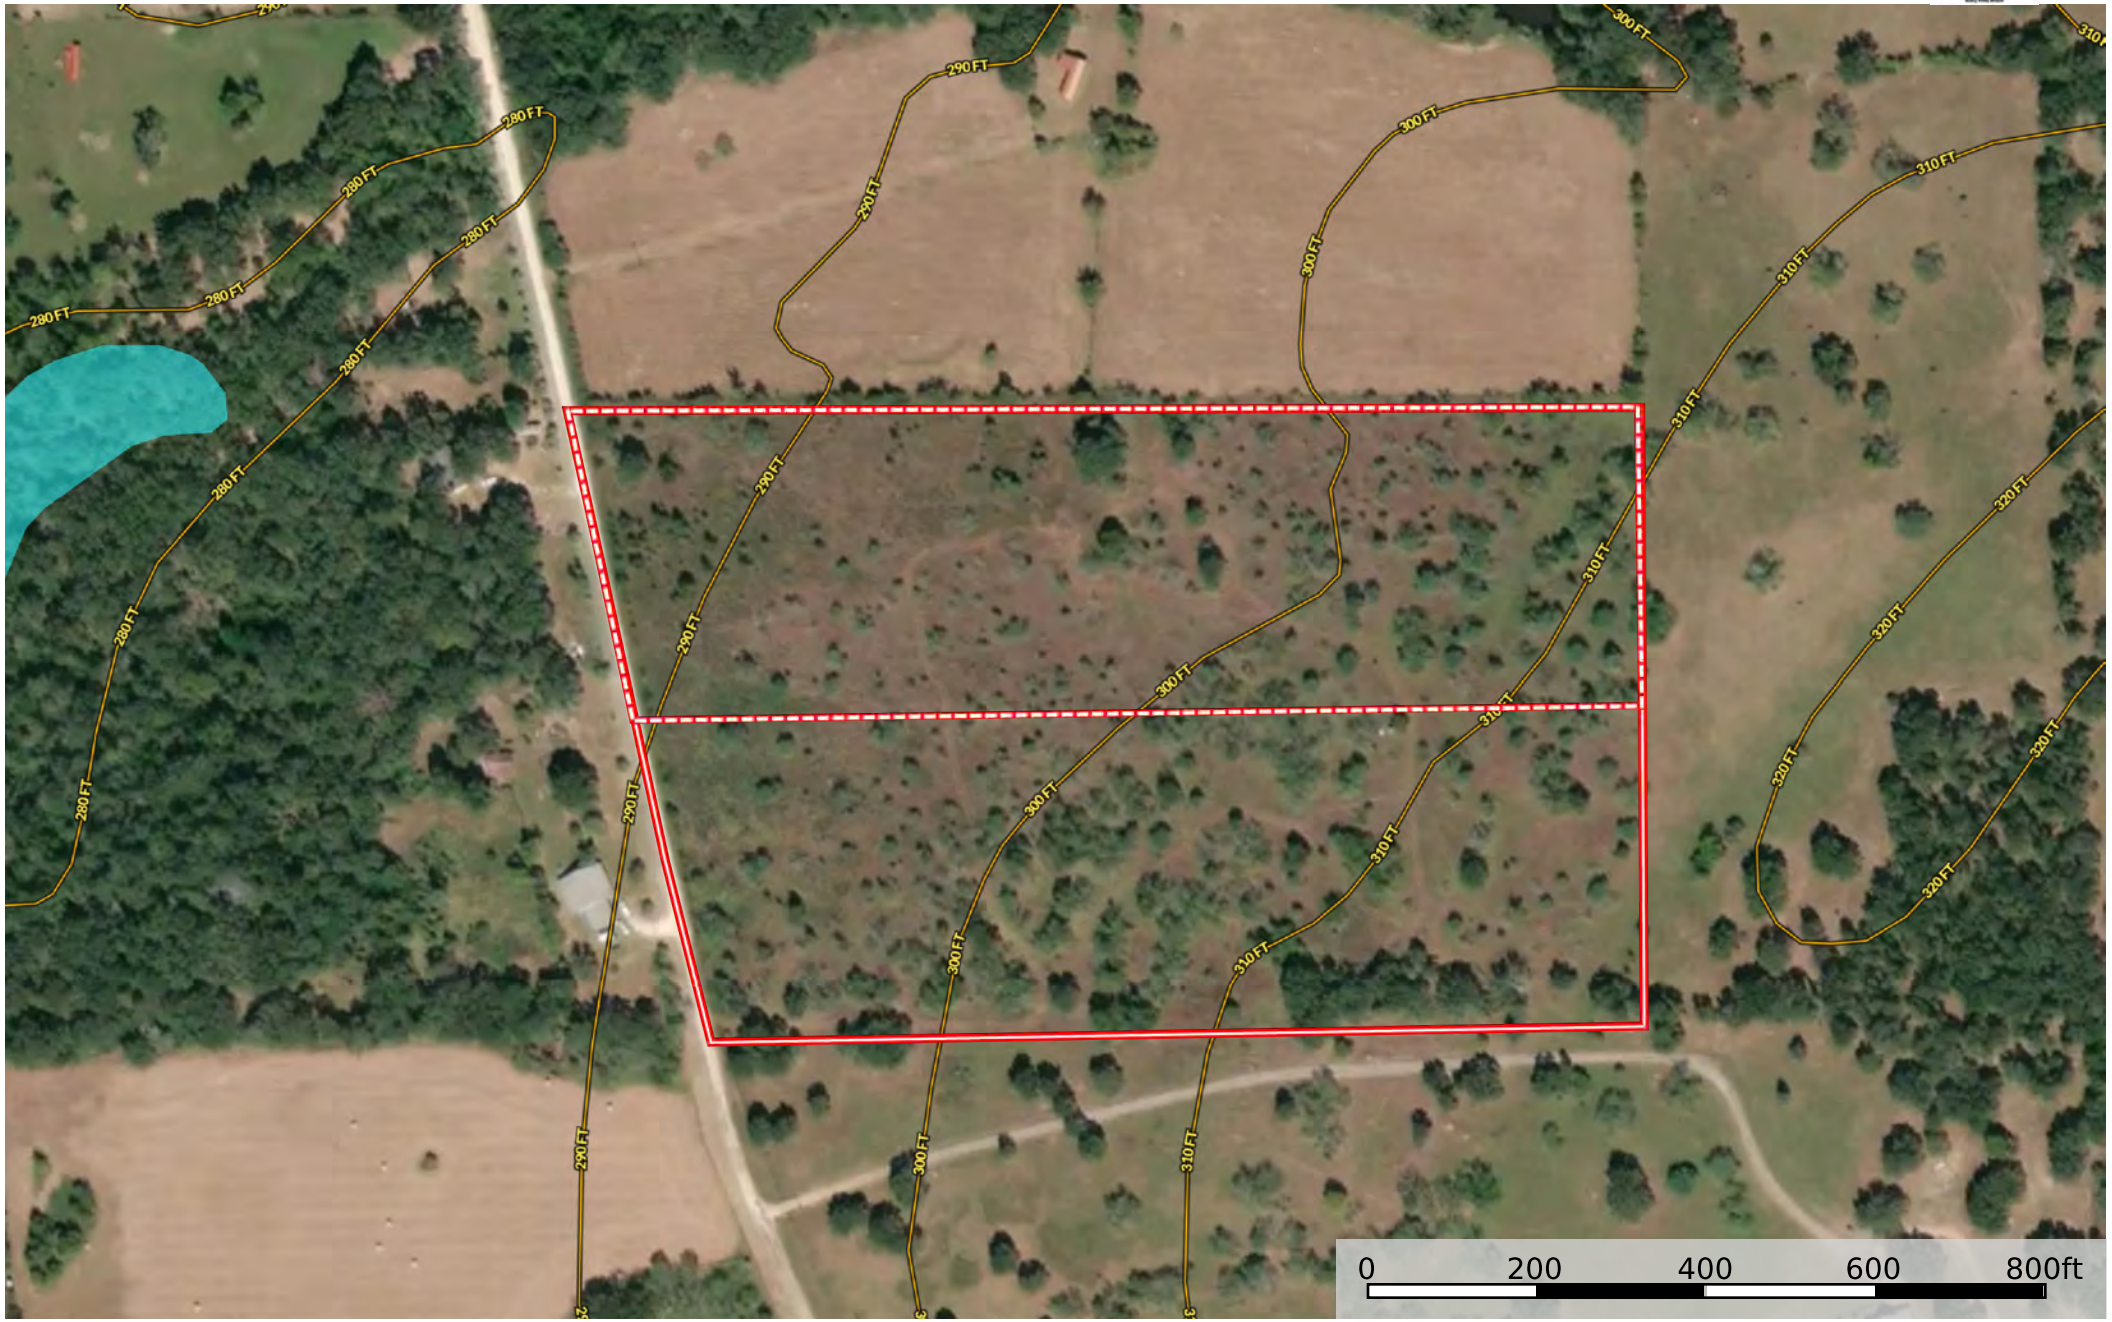

20 Acres Fawn Oaks Trail
 Grimes County, Texas, 20 AC +/-

- Boundary
- Boundary
- 100 Year Floodplain
- 500 Year Floodplain
- Floodway
- Special
- Unmapped/ Not Included