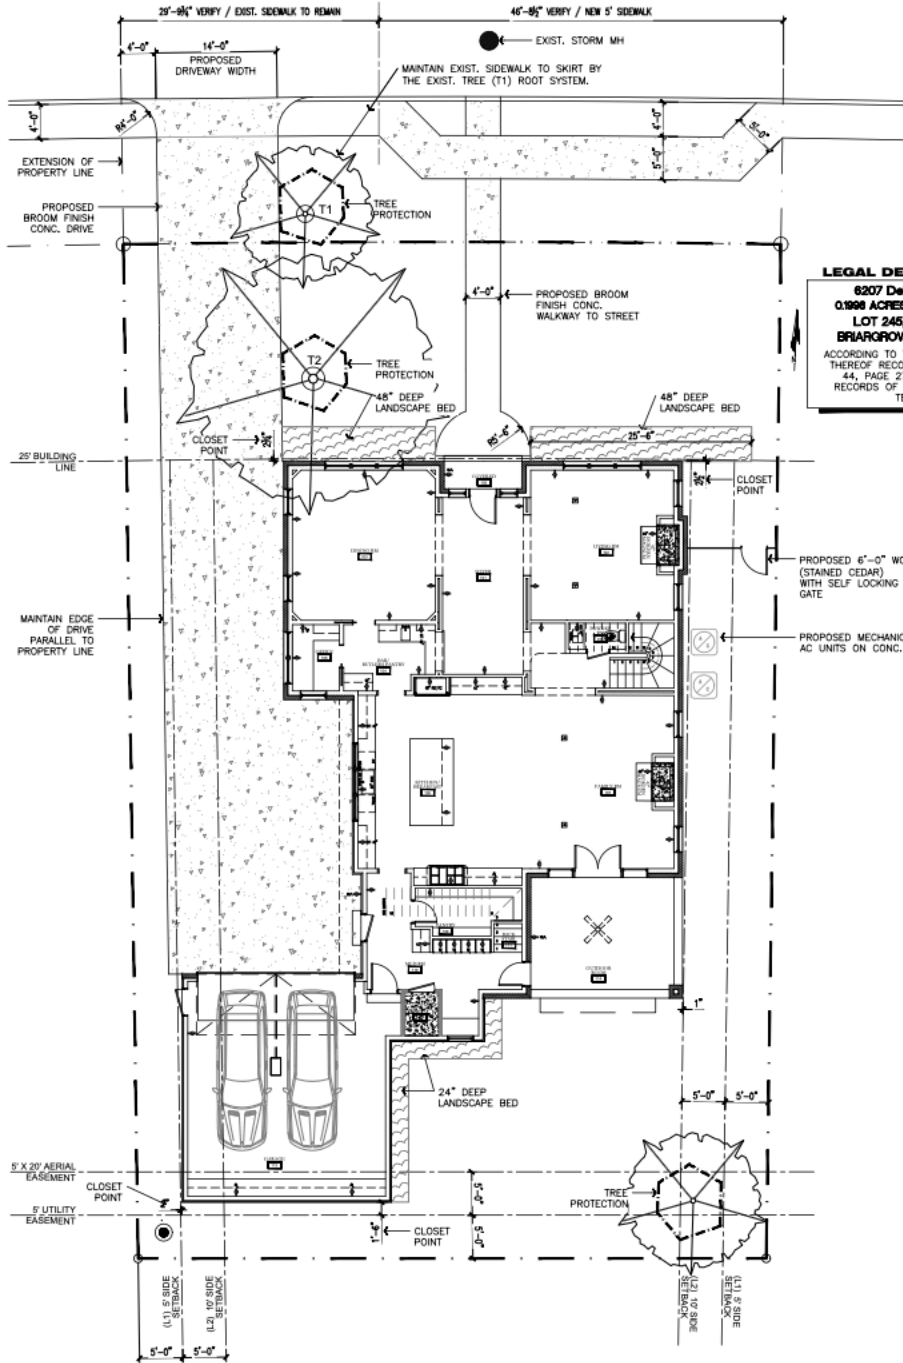

DEL MONTE DRIVE

60' R.O.W. (Vol. 44, Pg. 27 H.C.M.)

LEGAL DESCRIPTION

6207 Del Monte Dr.
 0.998 ACRES (8,701 SQ. FT.)
 LOT 245, BLOCK 12
 BRIARGROVE, SECTION 2
 ACCORDING TO THE MAP OR PLAT
 THEREOF RECORDED IN VOLUME
 44, PAGE 27 OF THE MAP
 RECORDS OF HARRIS COUNTY,
 TEXAS