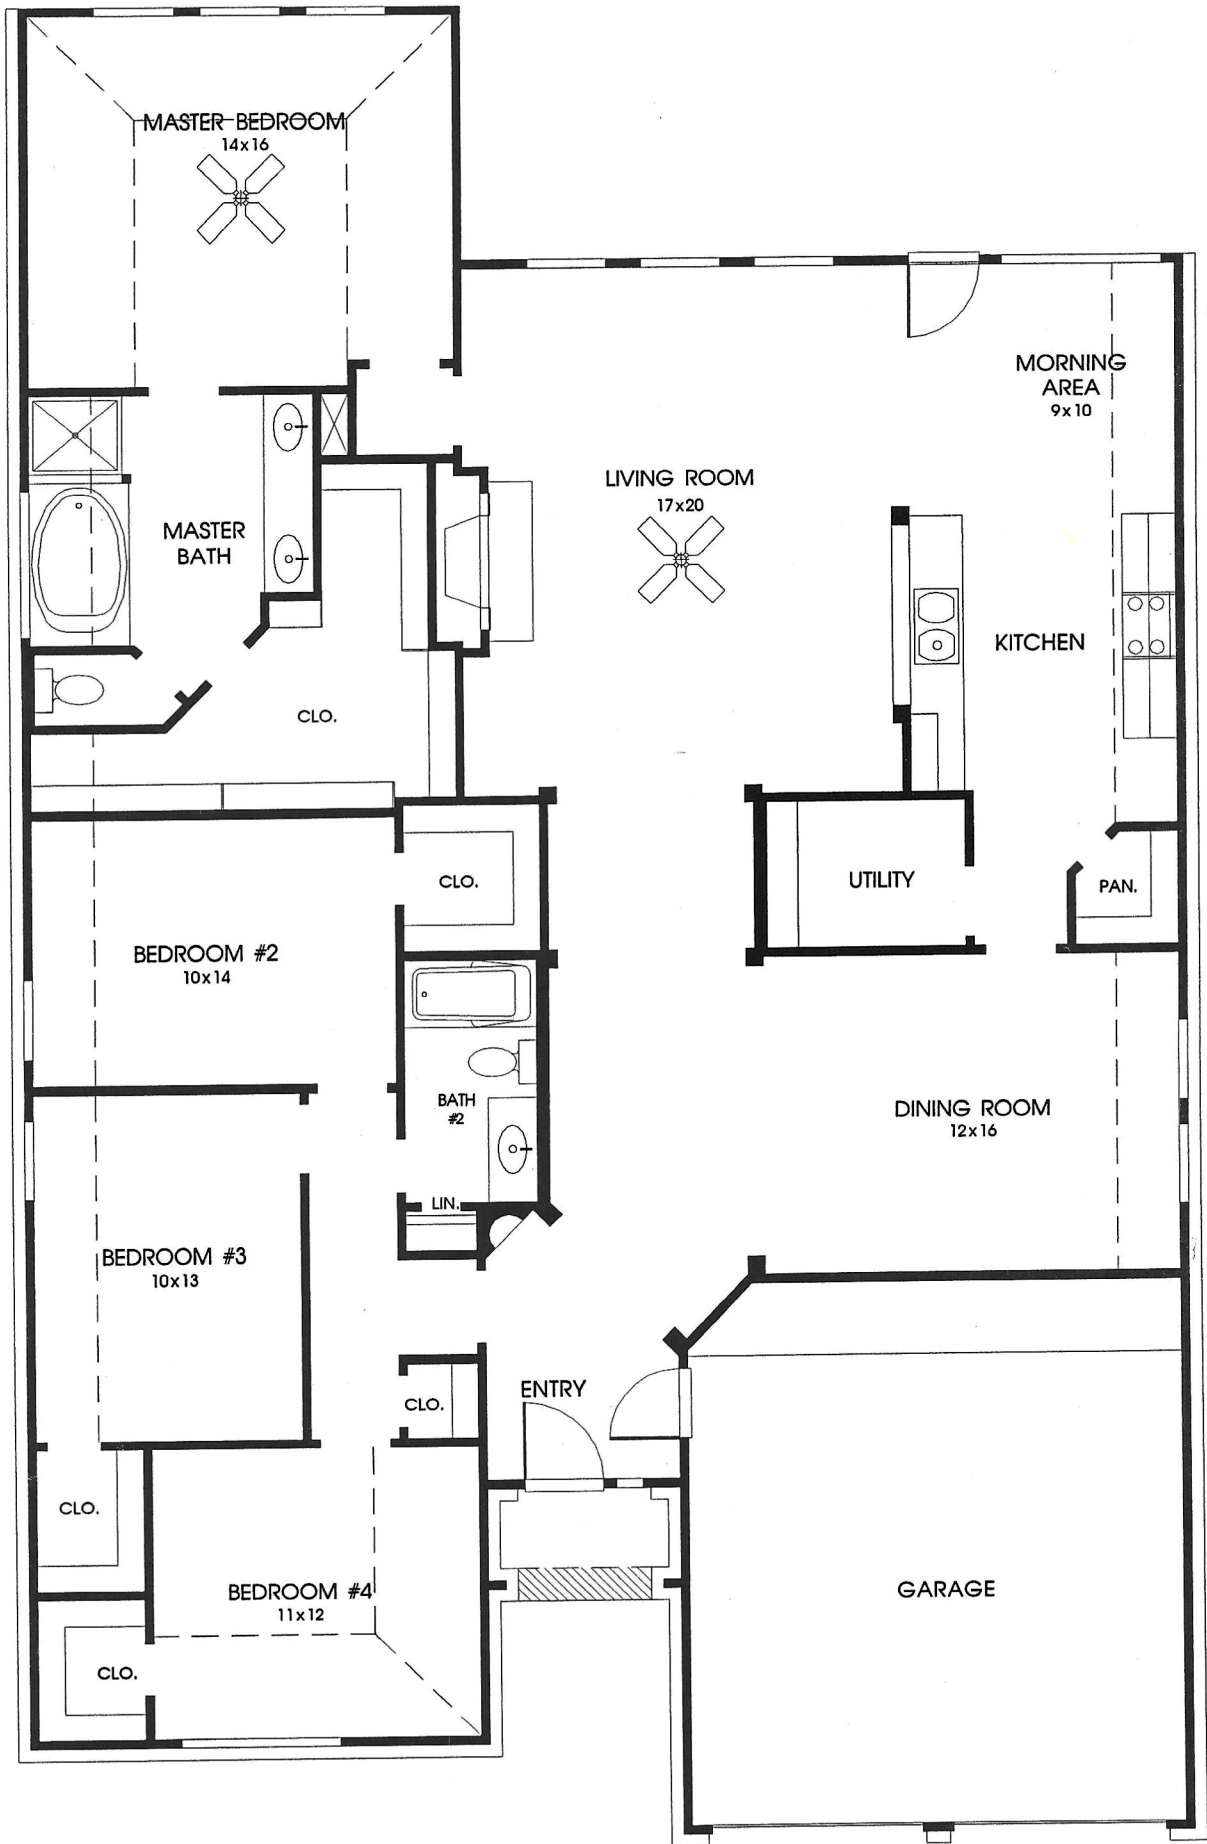

# DESIGNS

## Plan 2294

*This home contains approximately 2,294 square feet and includes four bedrooms and two baths.*

Not included: inside keyed deadbolt locks, refrigerators, furnishings, drapery, plants, decorator items and all other personal property being used in model homes. Builder reserves the right to make changes in the plans and specifications, and to substitute material of similar quality. Room dimensions indicate approximate inside area measurements. MARCH 2001 © 2001 Perry Homes (P)