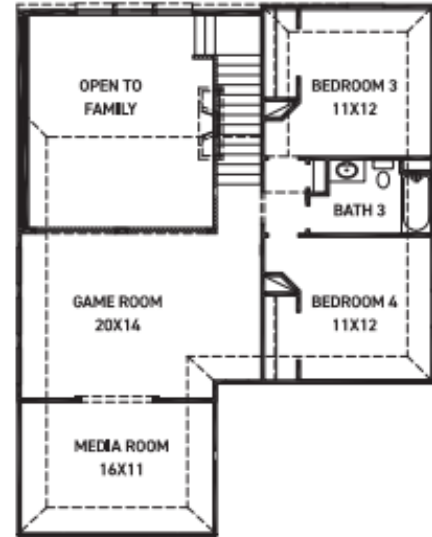

## FEATURES:

- 2,649 SQUARE FT.
- 4 BEDROOM
- 3 BATHROOM
- 2 CAR GARAGE