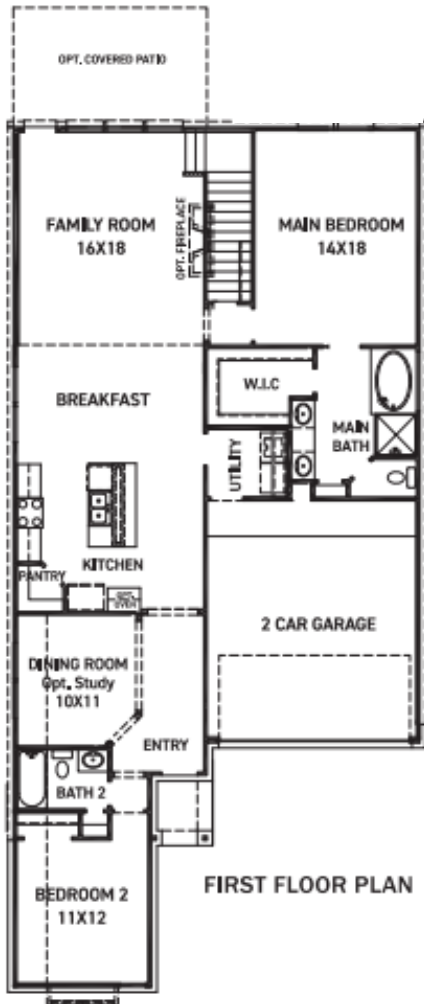

# Armstrong

## FEATURES:

- 2,649 SQUARE FT.
- 4 BEDROOM
- 3 BATHROOM
- 2 CAR GARAGE