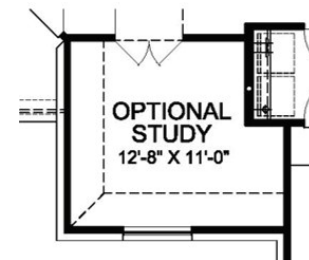

# HAYES FLOOR PLAN

## Heritage Collection

**1,750 SQ. FT.**  
PLAN 5175

### OPTIONS

Covered Patio Option

Expanded Covered Patio Option

Study Option (ILO Bedroom 4)

Enhanced Owner's Bath Option