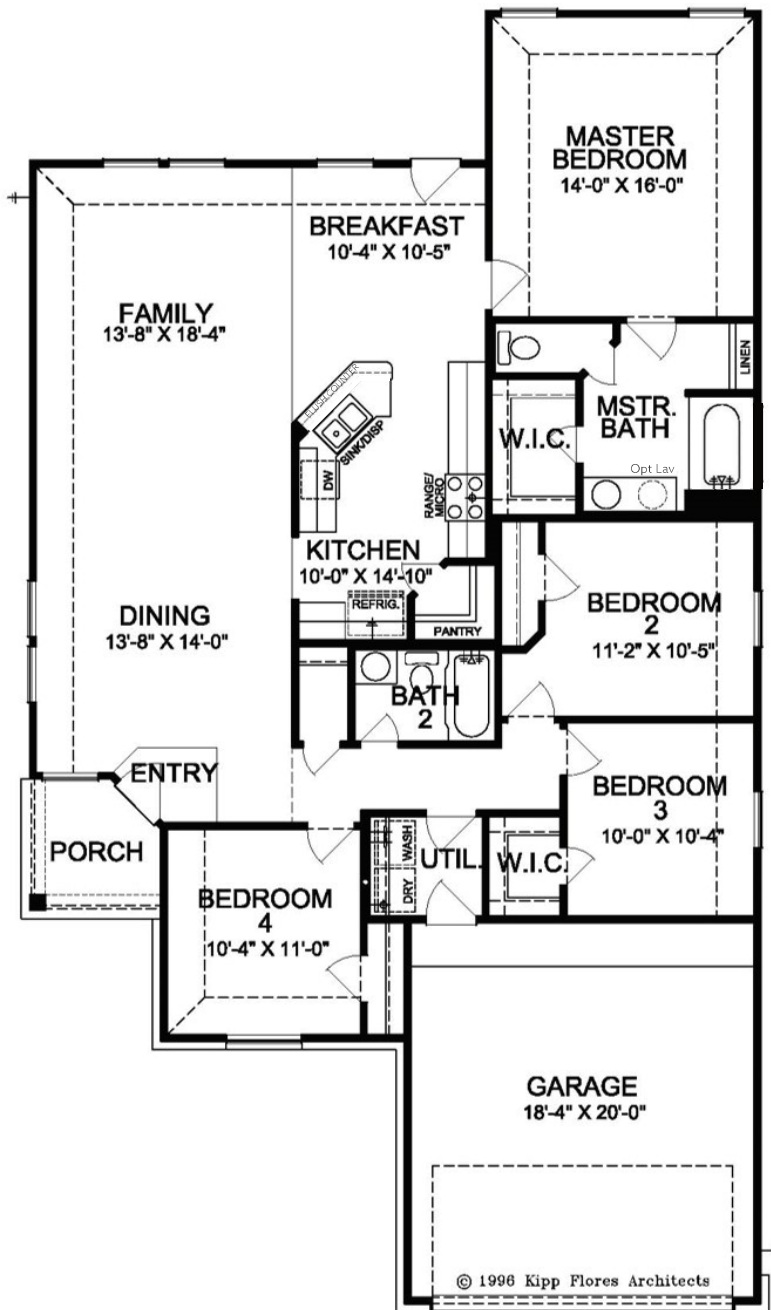

# HAYES FLOOR PLAN

*Heritage Collection*

**ELEVATION A**

**ELEVATION B**

**ELEVATION C**

[FIRSTAMERICANHOMES.COM](http://FIRSTAMERICANHOMES.COM)

# HAYES FLOOR PLAN

## Heritage Collection

**1,750 SQ. FT.**  
PLAN 5175

### OPTIONS

Covered Patio Option

Expanded Covered Patio Option

Study Option (ILO Bedroom 4)

Enhanced Owner's Bath Option