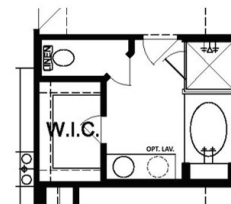

# HAYES FLOOR PLAN

## Heritage Collection

**1,750 SQ. FT.**  
PLAN 5175

### OPTIONS

Covered Patio Option

Expanded Covered Patio Option

Study Option (ILO Bedroom 4)

Enhanced Owner's Bath Option