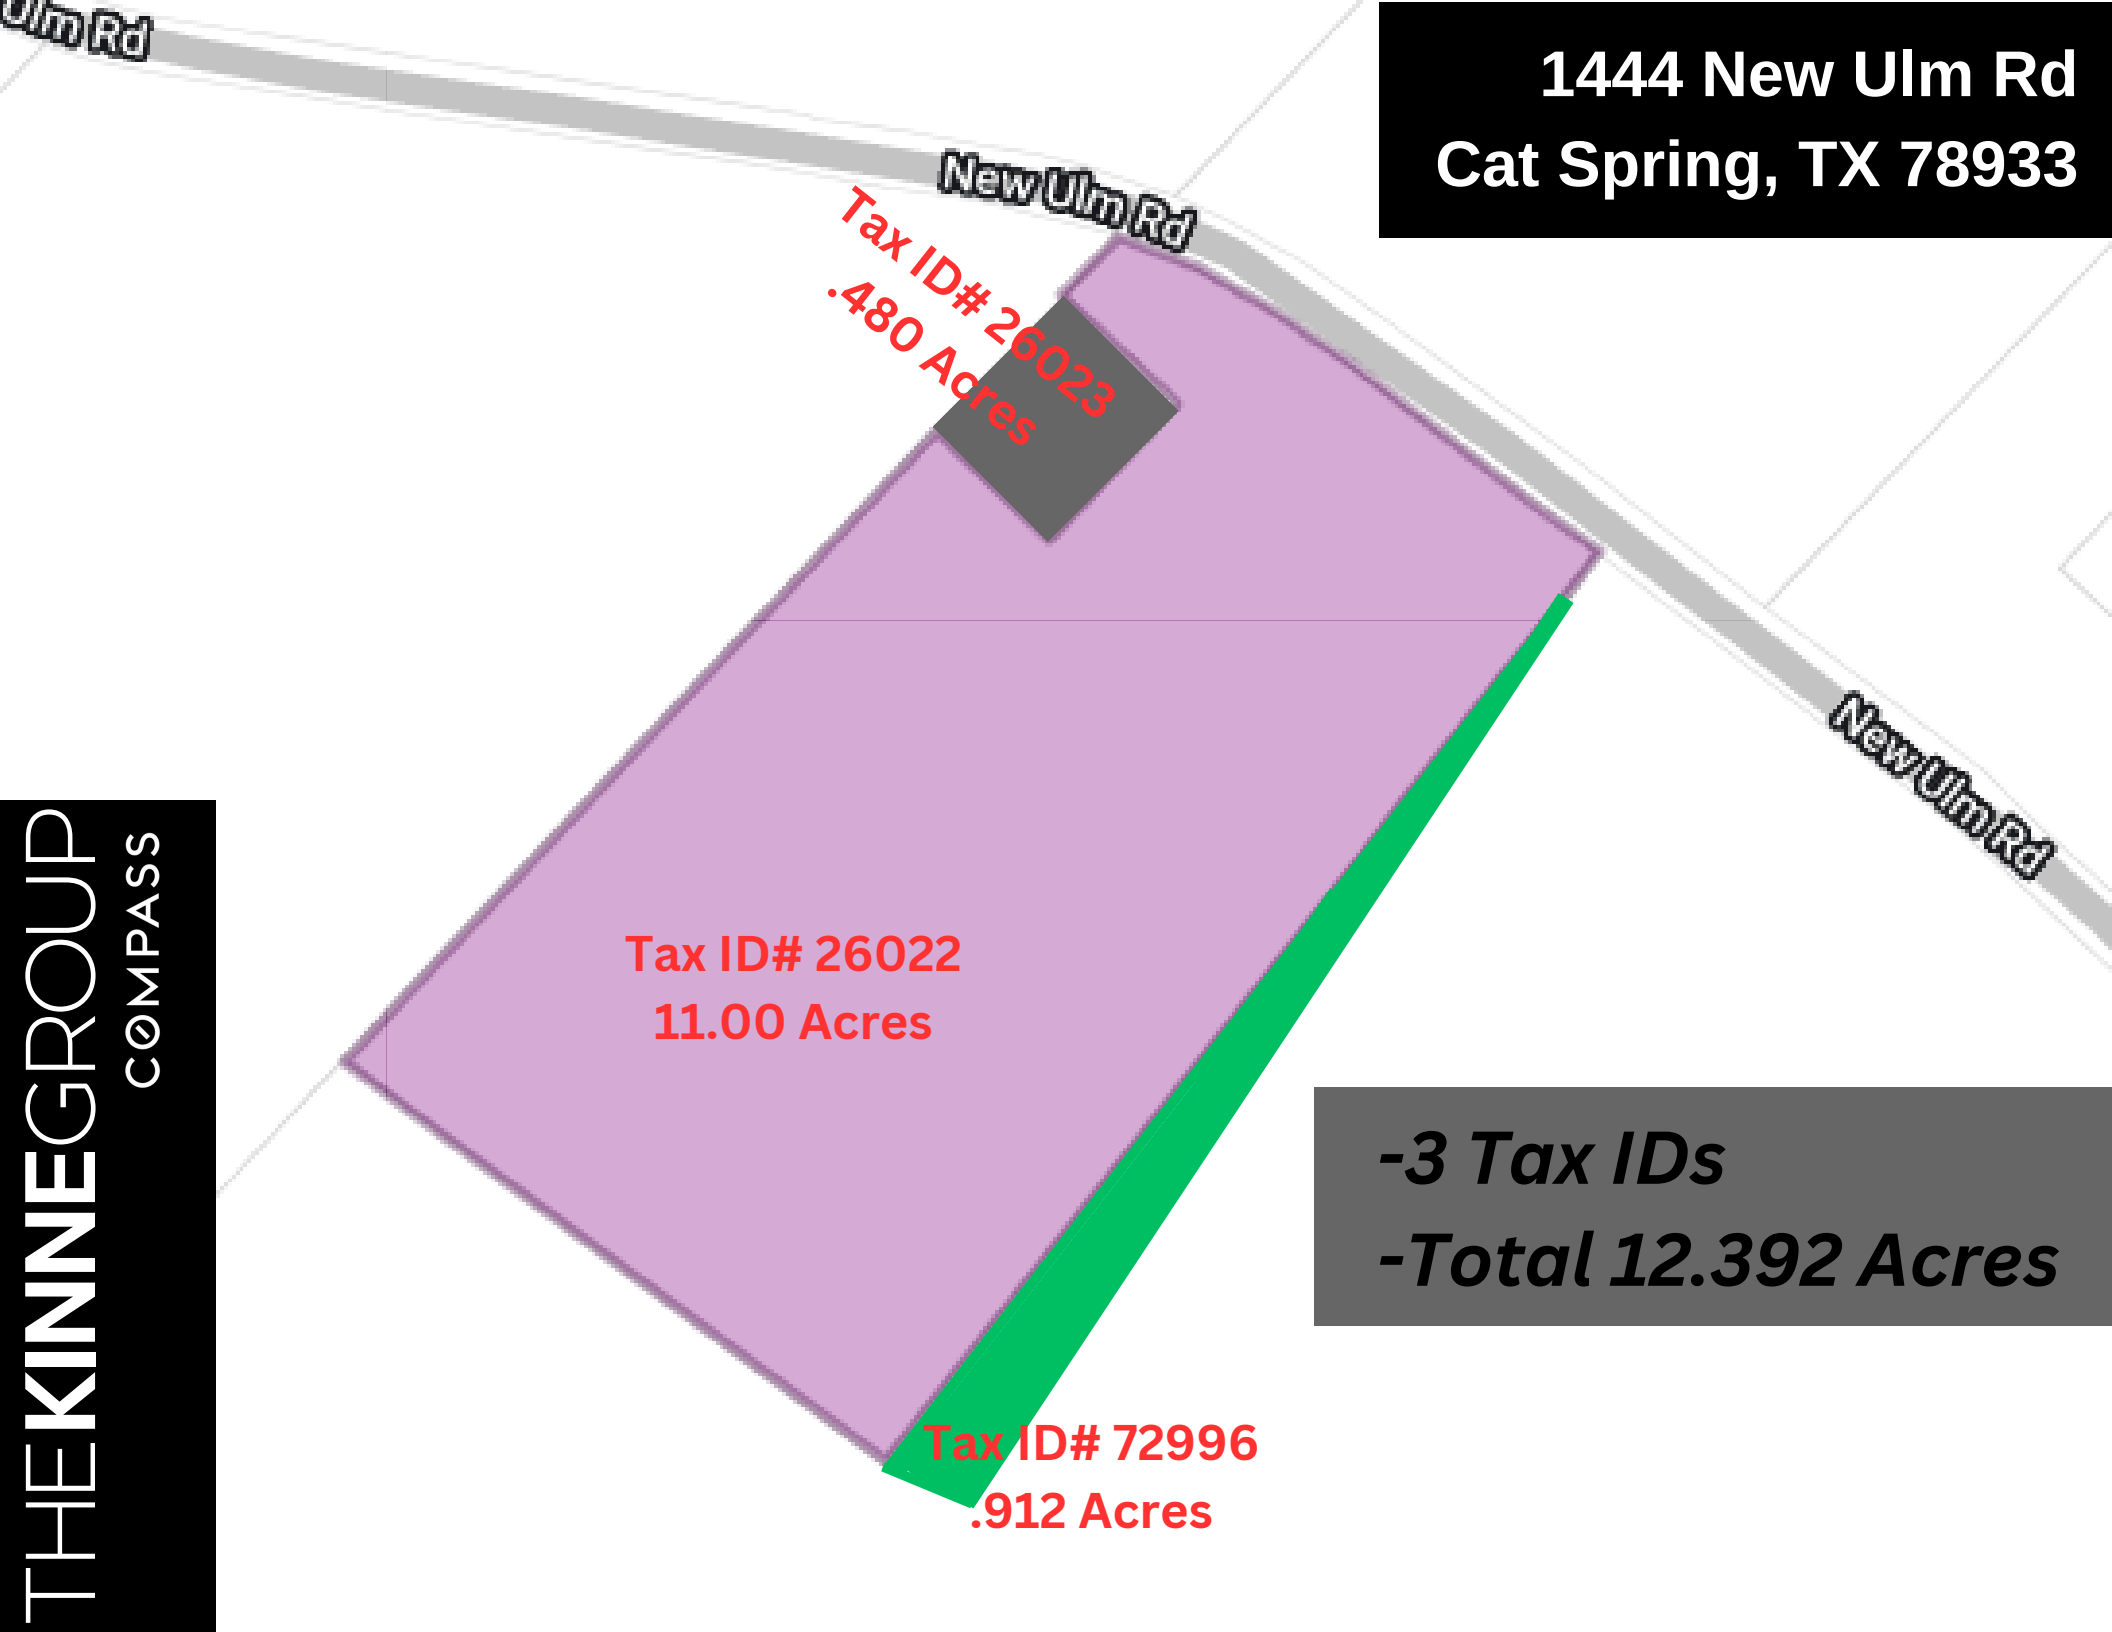

- Barn
- Hay Storage
- Tack Room
- Shop

Guest Cottage

Main House

2 - Porte Cocheres

Storage Shed

Guest House

loafing sheds

Holding Pens

Gate

Pasture

Gate

Gate

3 gates around the riding arena will fit a full size horse trailer. Designed so you can drive from the front of the property to the back easily.

1444 New Ulm Rd
Cat Spring, TX 78933

Tax ID# 26023
.480 Acres

Tax ID# 26022
11.00 Acres

Tax ID# 72996
.912 Acres

-3 Tax IDs
-Total 12.392 Acres

THE KINNE GROUP
COMPASS

**1444 New Ulm Rd
Cat Spring, TX 78933**

29°46', 03.55''N; 96°, 24', 00.95''W

29°46', 00.79''N;
96°, 24', 08.82''W

- 5 Fenced Pastures**
- 1 - 1.09 Acres**
 - 2 - 1.13 Acres**
 - 3 - 1.78 Acres**
 - 4 - 2.02 Acres**
 - 5 - 0.68 Acres**