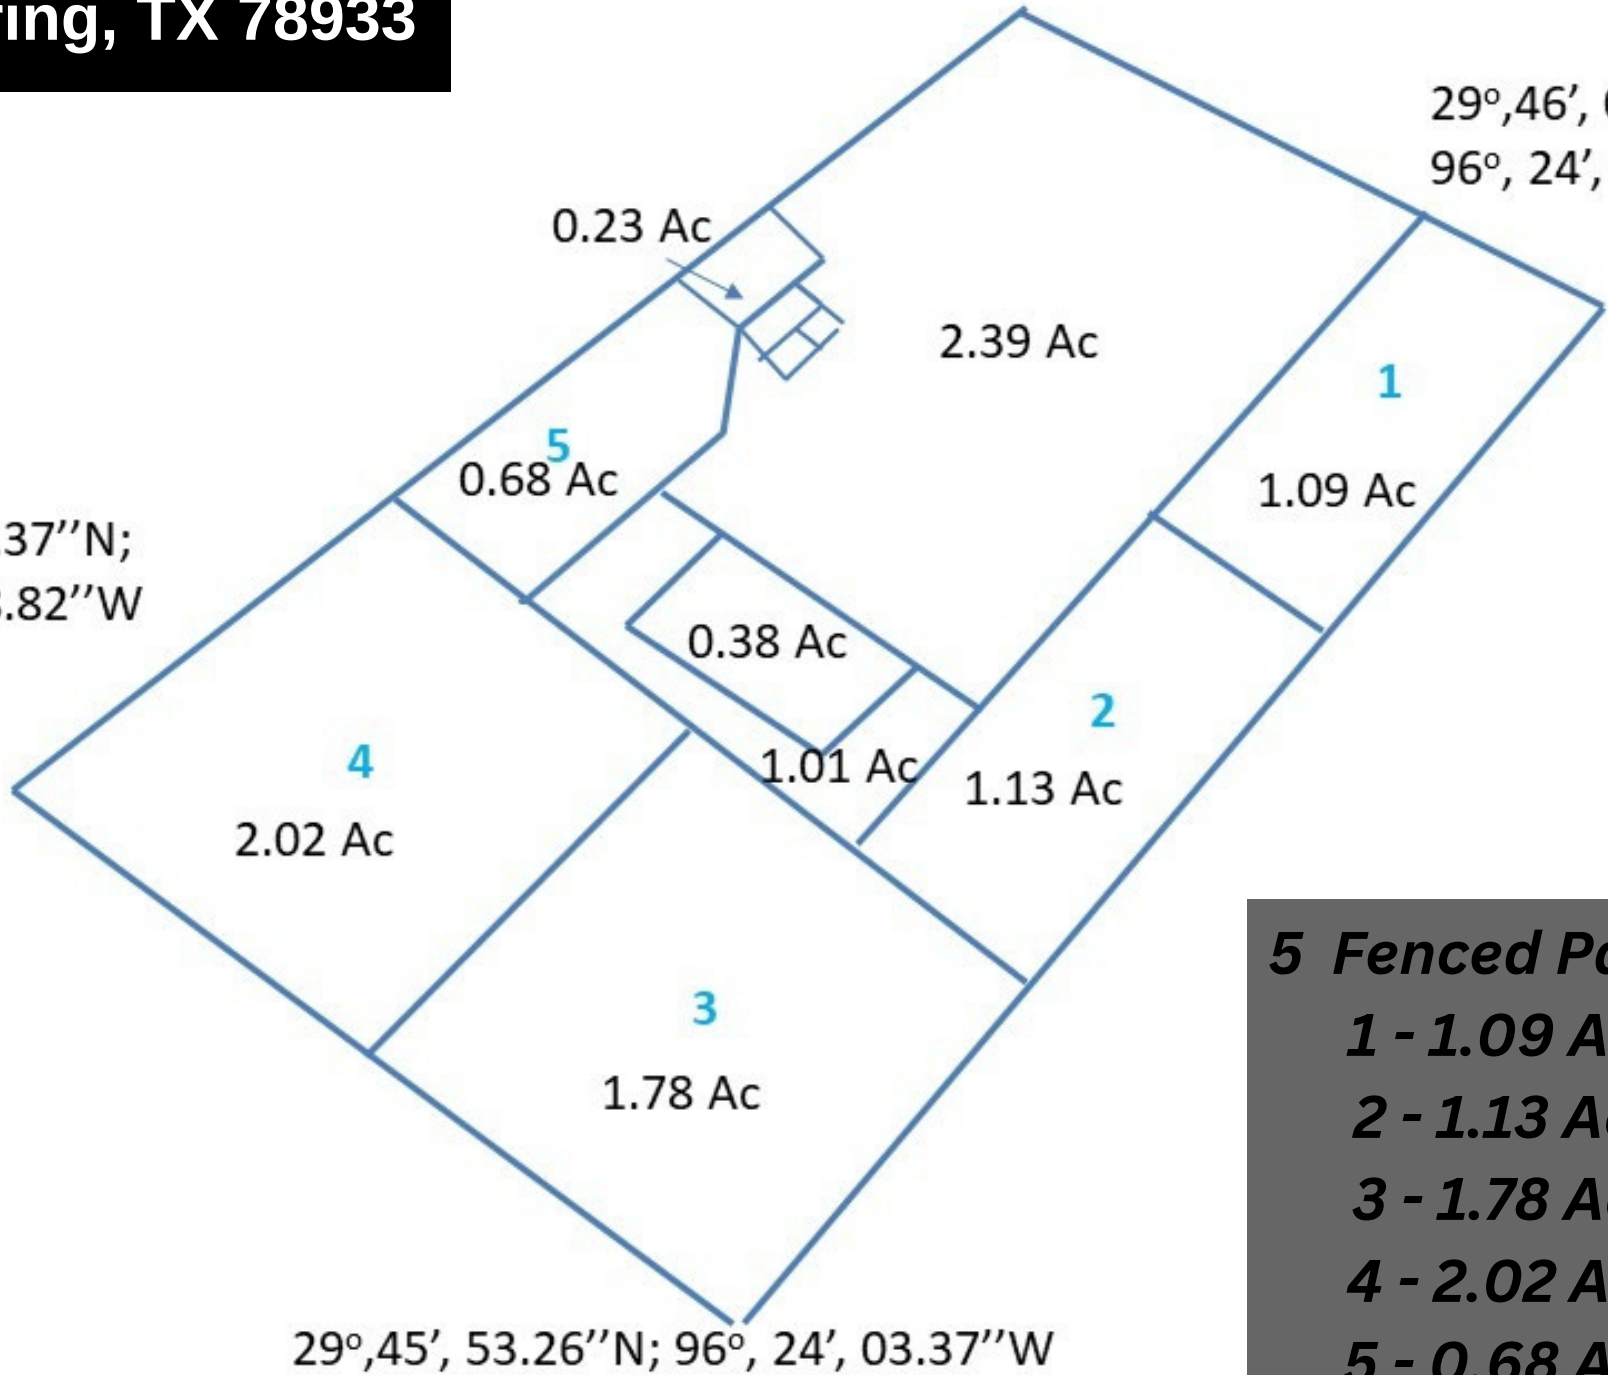

- Barn
- Hay Storage
- Tack Room
- Shop

Guest Cottage

Main House

2 - Porte Cocheres

Storage Shed

Guest House

loafing sheds

Holding Pens

Tax ID# 26022
11.00 Acres

Tax ID# 72996
.912 Acres

-3 Tax IDs
-Total 12.392 Acres

THE KINNE GROUP
COMPASS

**1444 New Ulm Rd
Cat Spring, TX 78933**

29°46', 03.55''N; 96°, 24', 00.95''W

29°46', 00.79''N;
96°, 24', 08.82''W

- 5 Fenced Pastures**
- 1 - 1.09 Acres**
 - 2 - 1.13 Acres**
 - 3 - 1.78 Acres**
 - 4 - 2.02 Acres**
 - 5 - 0.68 Acres**