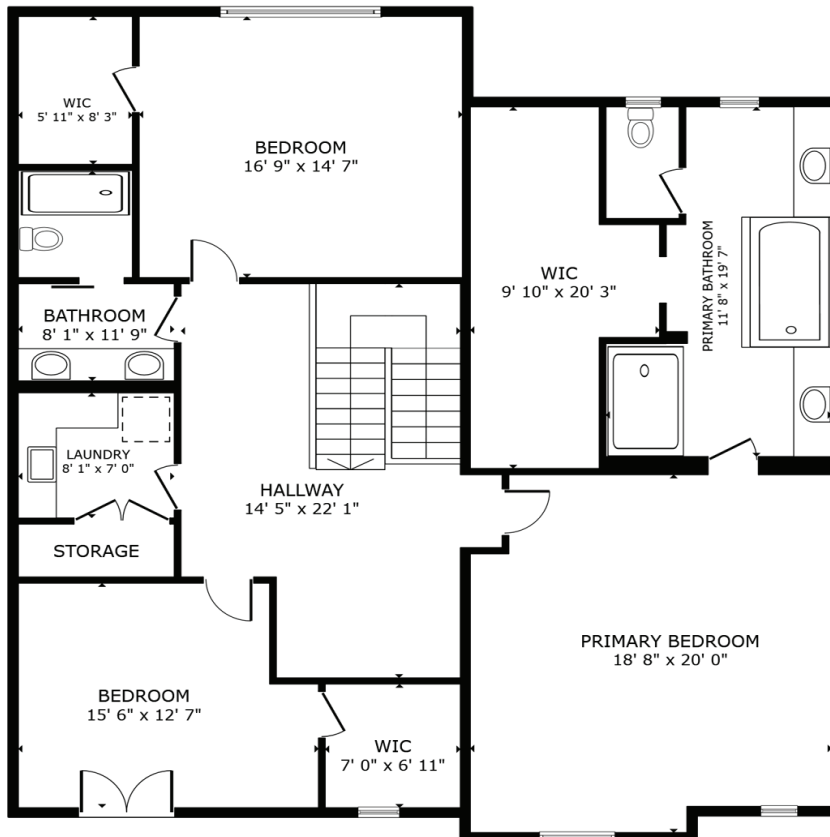

FLOOR 2

GROSS INTERNAL AREA
FLOOR 1 1,470 sq.ft. FLOOR 2 1,779 sq.ft.
EXCLUDED AREAS : PATIO 127 sq.ft.
TOTAL : 3,249 sq.ft.