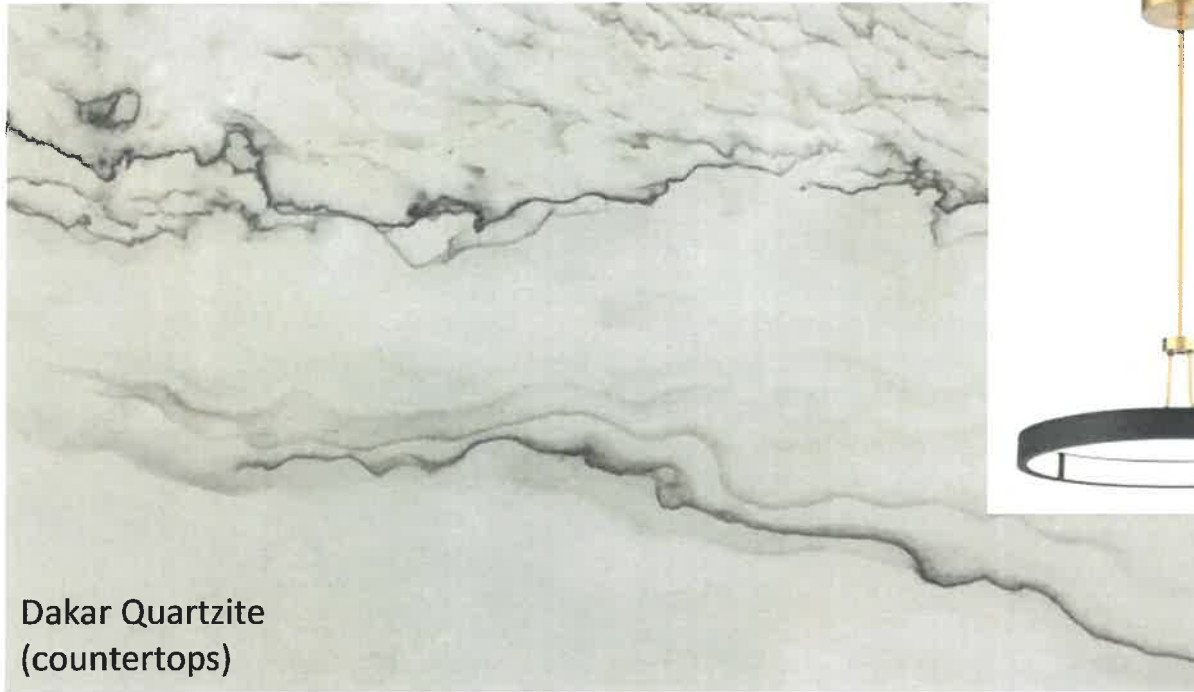

KITCHEN

Island pendant (x 2)