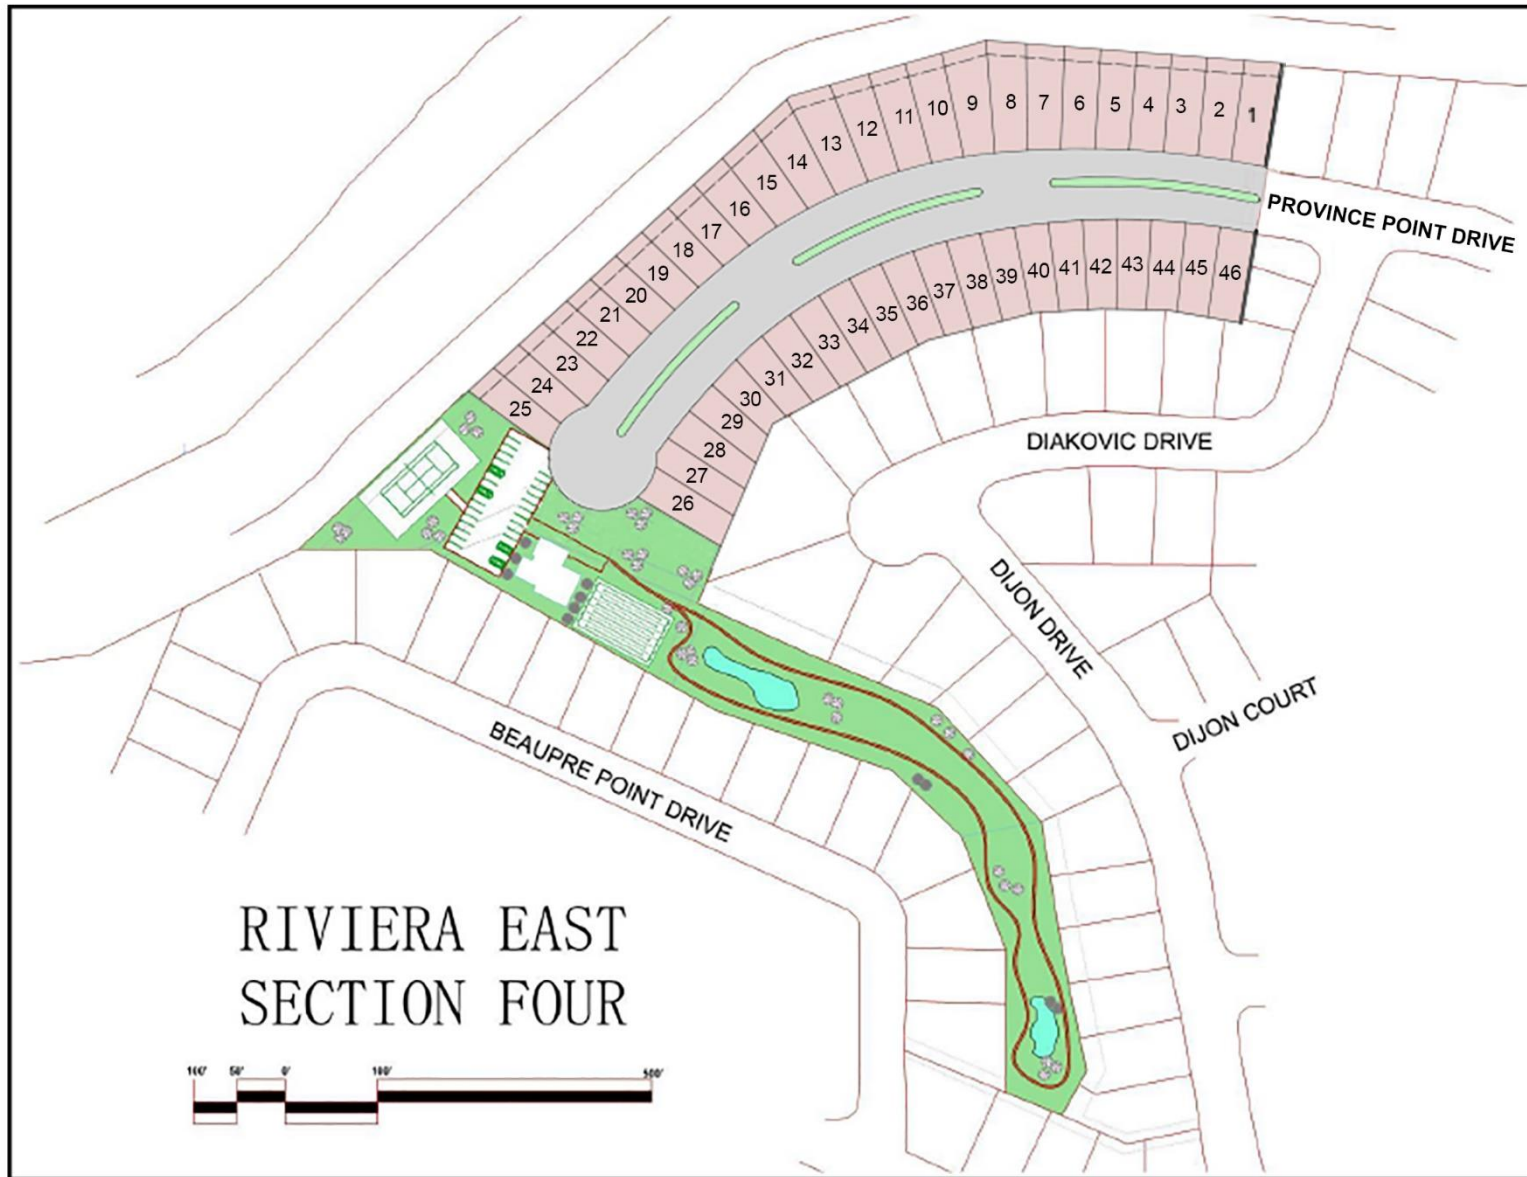

RIVIERA EAST SECTION FOUR

46 Proposed Residential Home Lots

eXp Realty

Jay Thomas
832-889-5607

PROPOSED NEW RESIDENTIAL

PROPOSED SINGLE FAMILY LAYOUTS

INTERIOR DESIGN SAMPLES

CLUBHOUSE SAMPLE

PROPOSED 46 RESIDENTIAL LOTS