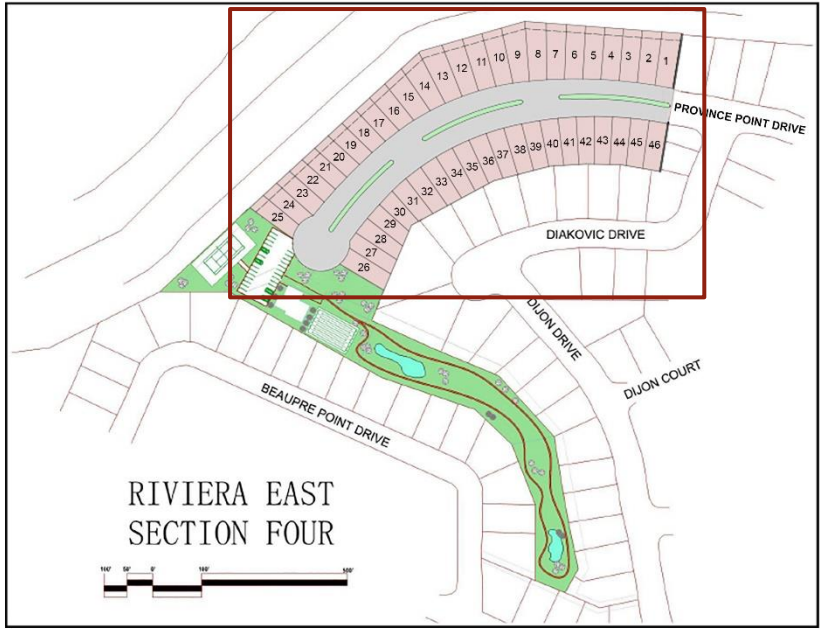

RIVIERA EAST SECTION FOUR

46 Proposed Residential Home Lots

eXp Realty

Jay Thomas
832-889-5607

PROPOSED NEW RESIDENTIAL

PROPOSED SINGLE FAMILY LAYOUTS

INTERIOR DESIGN SAMPLES

CLUBHOUSE SAMPLE

PROPOSED 46 RESIDENTIAL LOTS