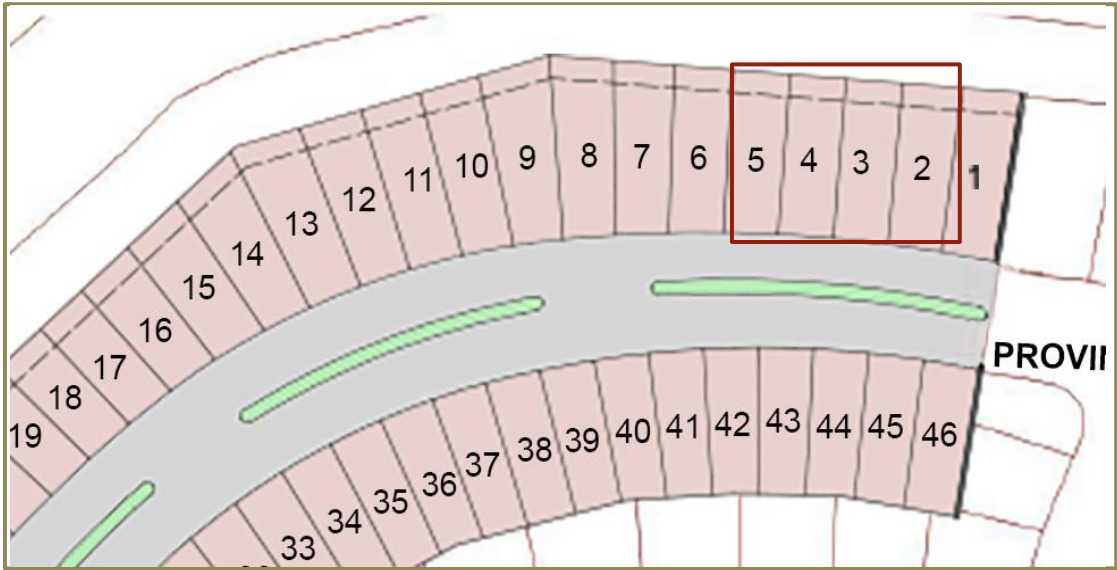

RIVIERA EAST SECTION FOUR

46 Proposed Residential Home Lots

eXp Realty

Jay Thomas
832-889-5607

PROPOSED NEW RESIDENTIAL

PROPOSED SINGLE FAMILY LAYOUTS

INTERIOR DESIGN SAMPLES

CLUBHOUSE SAMPLE

PROPOSED 46 RESIDENTIAL LOTS