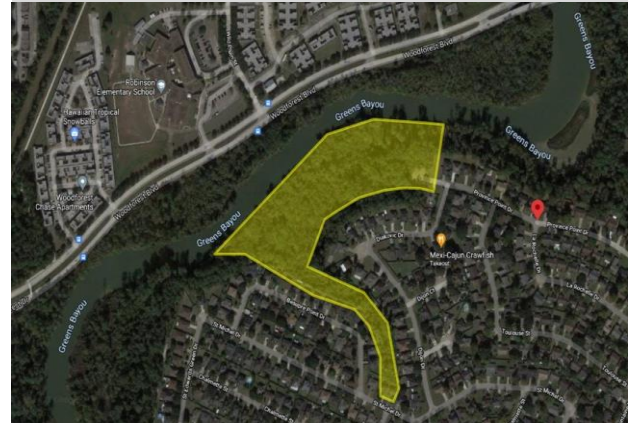

8.24/Acres Res. Land

46 Residential Lot
Ready for Development

FOR SALE
JAY THOMAS

832-889-5607

Land For Sale

Home Builder Ideal Tract

46 Home lot in +/- 6/Ac ready for development, last section for Riviera East Wood Forest and Normandy.

Additional 2.24/Ac available for investment opportunity to develop as a club house, and recreational amenities to be used with all Riviera East community on a membership bases.

Great Location, I-10 E/Normandy
0 Province Point Drive
Riviera East Sec. 4