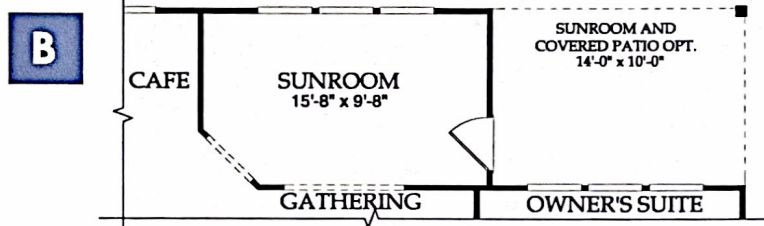

A
Fireplace @ Hearth
Room Opt.

B
Sunroom Opt.
Apx. 156 Sq. Ft.

C
Owner's Bath
Opt. #1

C
Owner's Bath
Opt. #2

D
Bedroom ILO
Study

E
Study ILO Hearth Opt.
(MUST HAVE BEDROOM ILO OF STUDY)

F
Opt. Golf Cart Garage

Opt. Loft @ Attic Area
First Floor

Opt. Unfinished Storage @
Attic Area - First Floor

Opt. Unfinished Storage
@ Attic Area

Opt. Loft @ Attic Area with
Bedroom and Full Bath
Apx. 744 Sq. Ft.