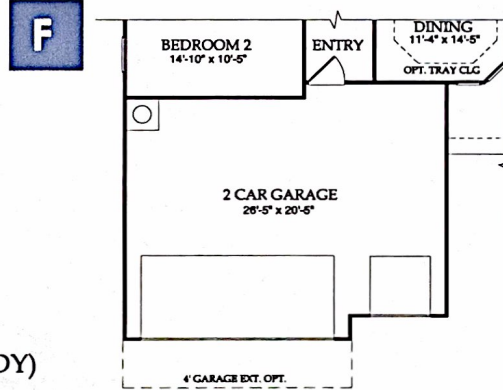

A
Fireplace @ Hearth
Room Opt.

B
Sunroom Opt.
Apx. 156 Sq. Ft.

C
Owner's Bath
Opt. #1

C
Owner's Bath
Opt. #2

D
Bedroom ILO
Study

E
Study ILO Hearth Opt.
(MUST HAVE BEDROOM ILO OF STUDY)

F
Opt. Golf Cart Garage

Opt. Loft @ Attic Area
First Floor

Opt. Unfinished Storage @
Attic Area - First Floor

Opt. Unfinished Storage
@ Attic Area

Opt. Loft @ Attic Area with
Bedroom and Full Bath
Apx. 744 Sq. Ft.