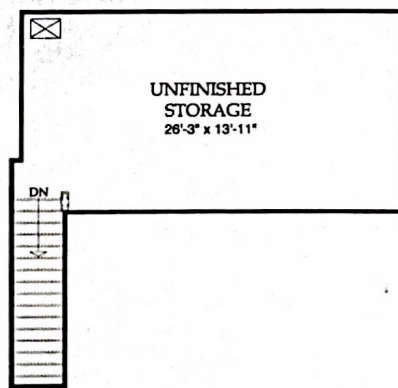

A
Fireplace @ Hearth
Room Opt.

B
Sunroom Opt.
Apx. 156 Sq. Ft.

C
Owner's Bath
Opt. #1

C
Owner's Bath
Opt. #2

D
Bedroom ILO
Study

E
Study ILO Hearth Opt.
(MUST HAVE BEDROOM ILO OF STUDY)

F
Opt. Golf Cart Garage

Opt. Loft @ Attic Area
First Floor

Opt. Unfinished Storage @
Attic Area - First Floor

Opt. Unfinished Storage
@ Attic Area

Opt. Loft @ Attic Area with
Bedroom and Full Bath
Apx. 744 Sq. Ft.