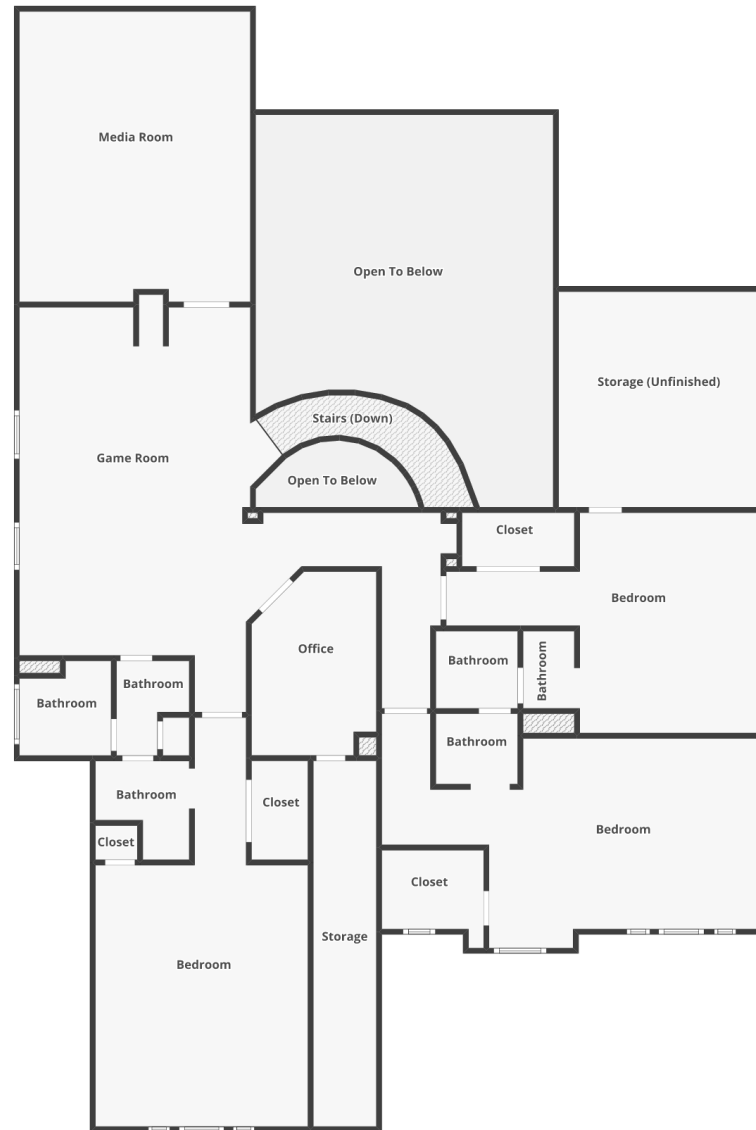

4046 Woodfox St, Houston, TX 77025

Floor 1

Floor plans/tour cannot be used for building or design purposes. Sizes and dimensions are approximate.

4046 Woodfox St, Houston, TX 77025

Floor 2

Floor plans/tour cannot be used for building or design purposes. Sizes and dimensions are approximate.