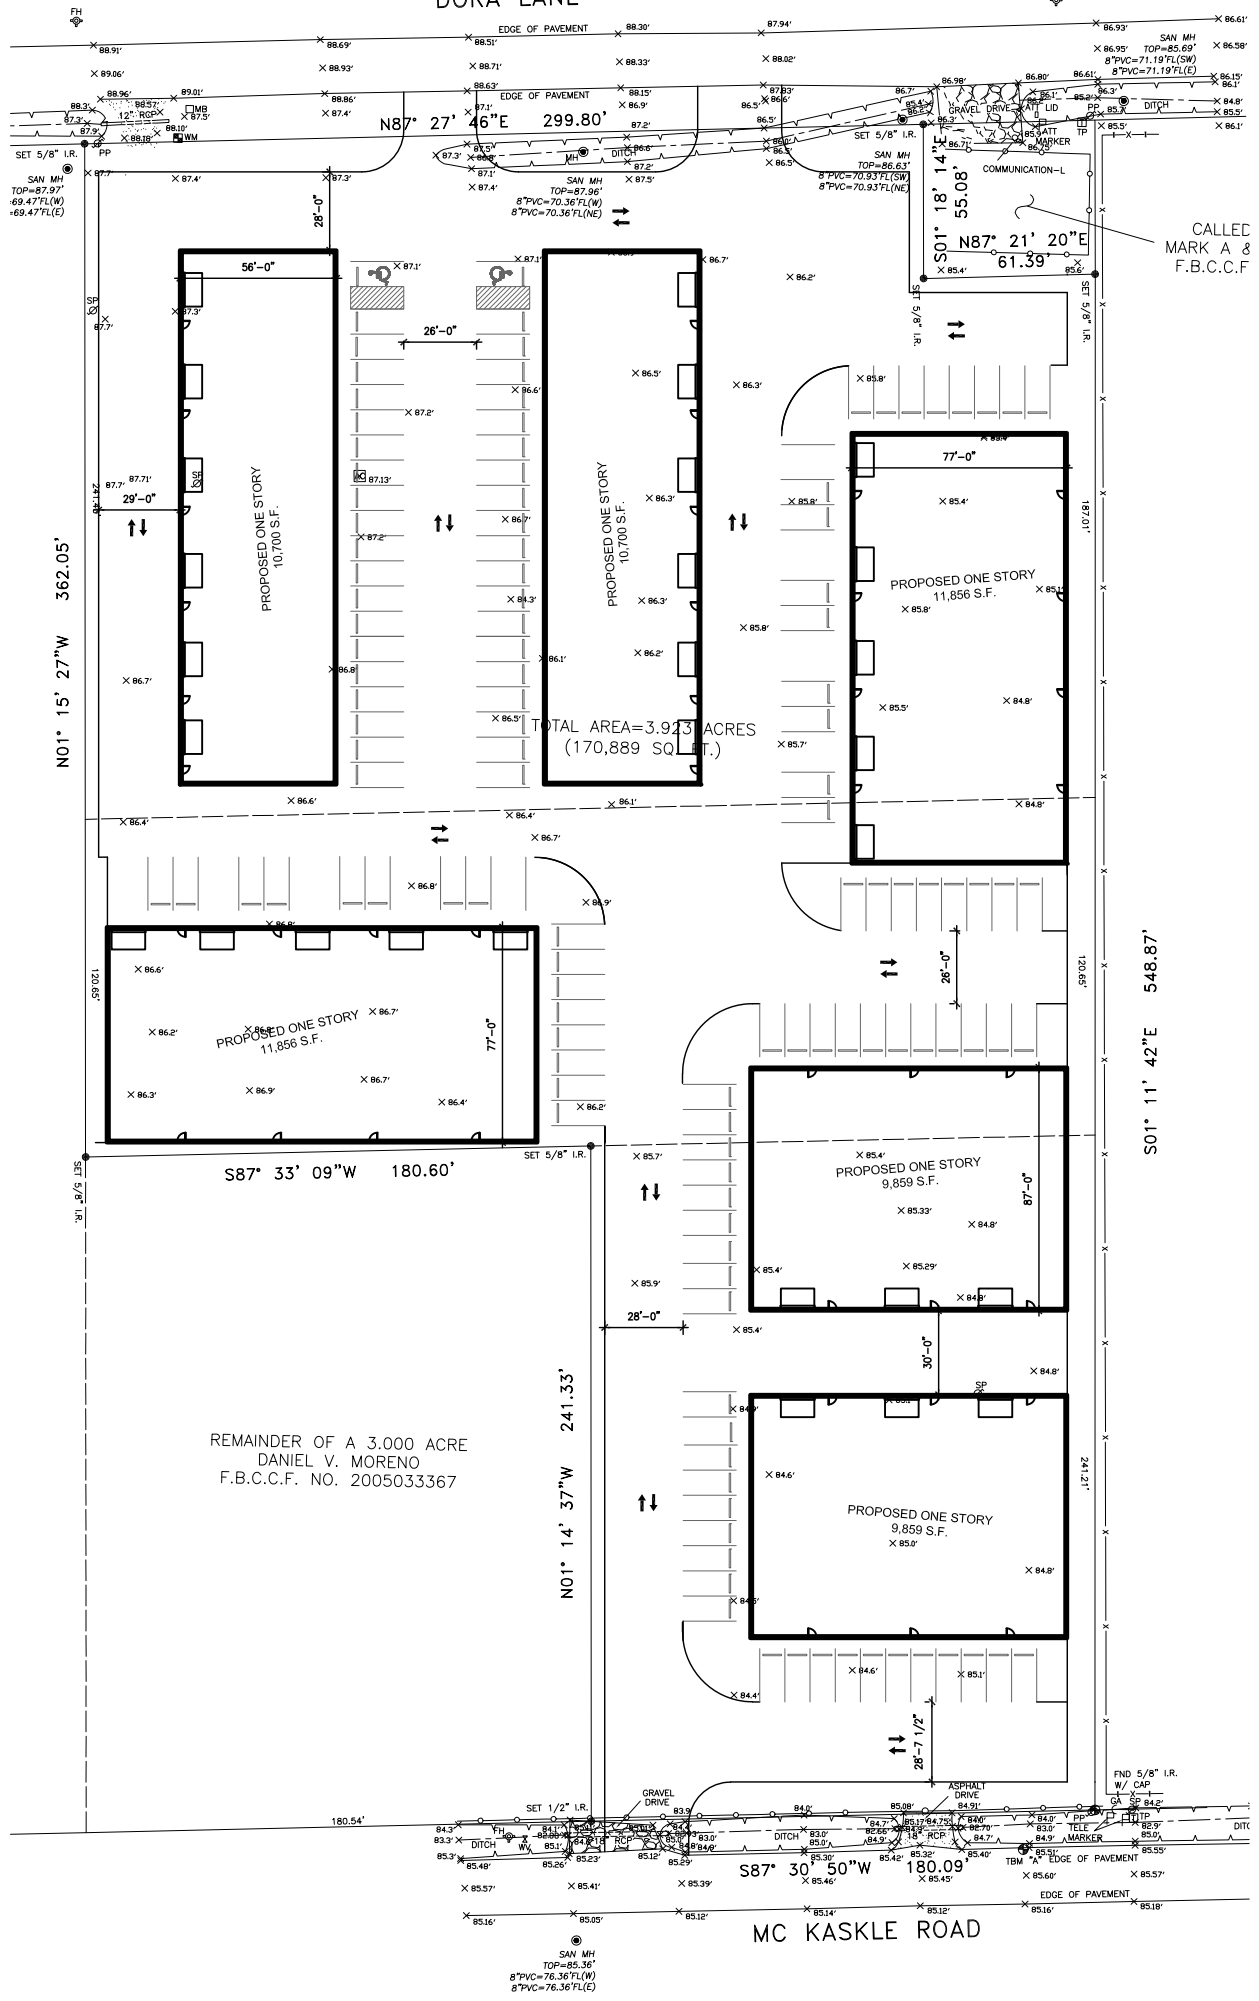

DORA LANE

CALLED MARK A & F.B.C.C.F

REMAINDER OF A 3.000 ACRE DANIEL V. MORENO F.B.C.C.F. NO. 2005033367

MC KASKLE ROAD