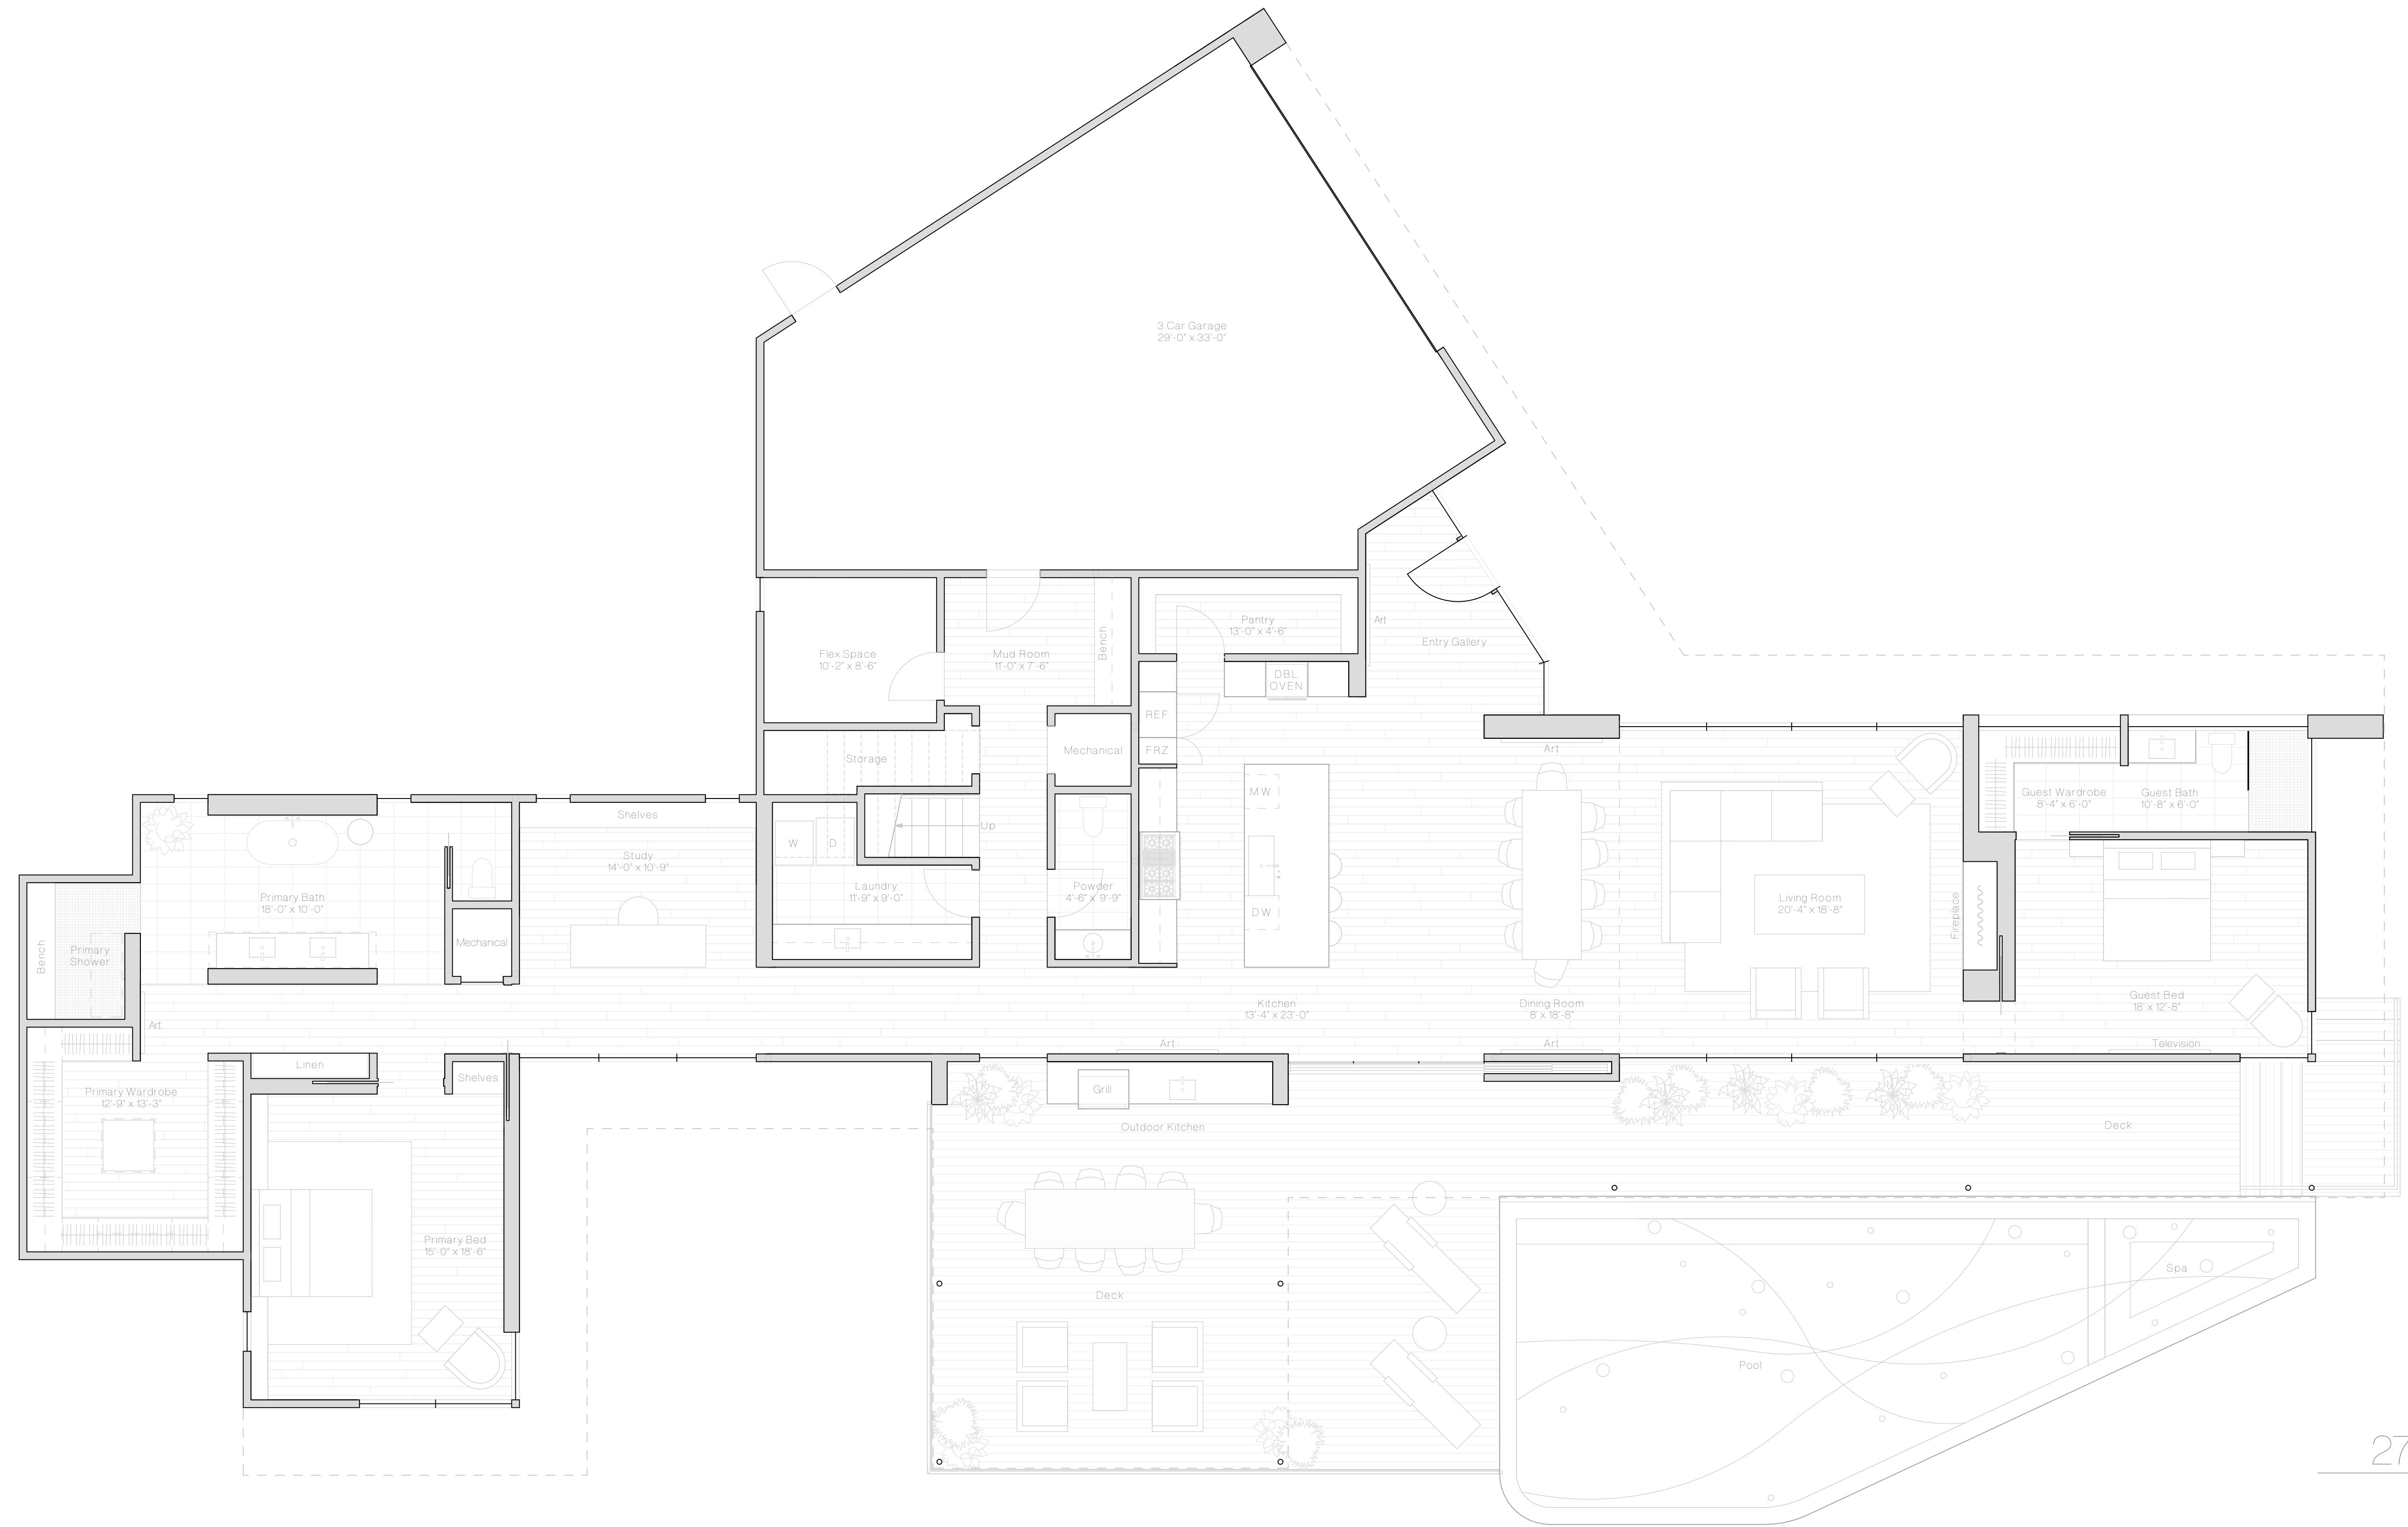

Dry Creek

Garage

Driveway

Stratford Drive

Two Story Residence
4,776 sf

Terrace

Pool

Dry Creek

Lawn

Creek

2705 1/2 Stratford Dr

5 Bedrooms
4 Full Bathrooms
1 Powder Room
Study | Pool

Site Plan

2705 1/2 Stratford Dr

5 Bedrooms
 4 Full Bathrooms
 1 Powder Room
 Study | Pool

Level 1 Floor Plan
 3,475 sf

2705 1/2 Stratford Dr

5 Bedrooms
4 Full Bathrooms
1 Powder Room
Study | Pool

Level 2 Floor Plan
1,301 sf