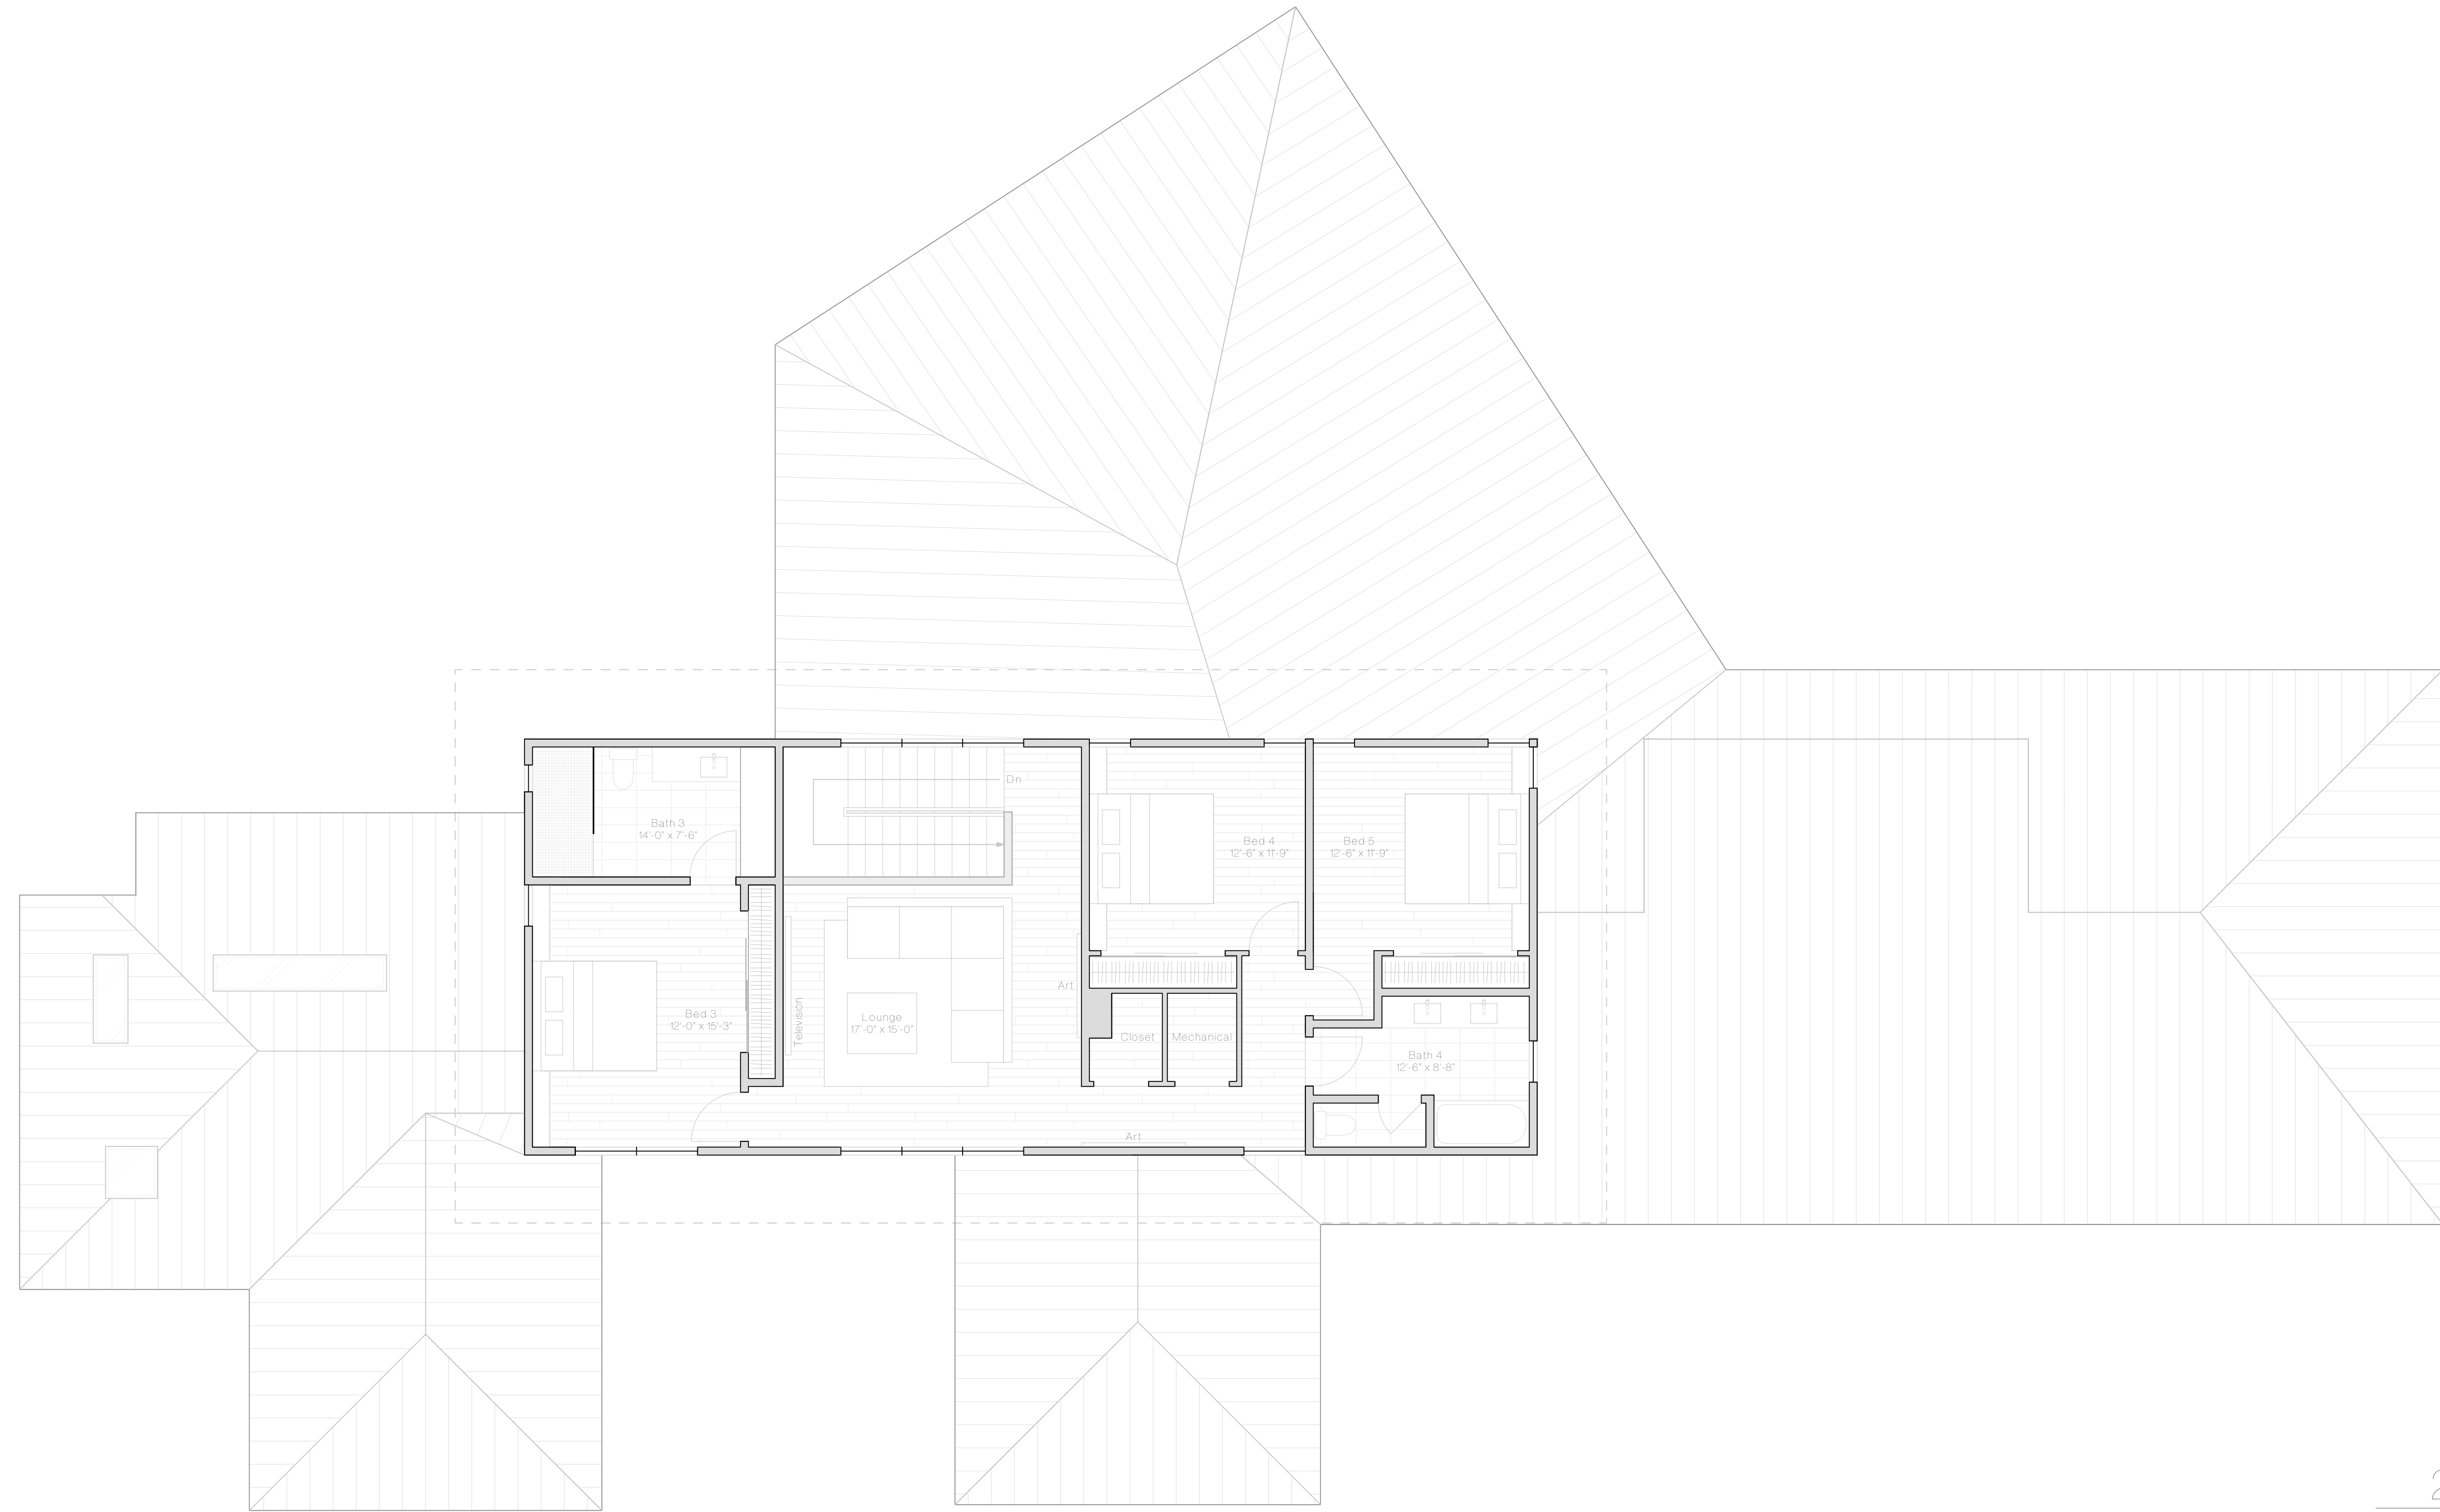

Dry Creek

Garage

Driveway

Stratford Drive

Two Story Residence
4,776 sf

Terrace

Pool

Dry Creek

Lawn

Creek

2705 1/2 Stratford Dr

5 Bedrooms
4 Full Bathrooms
1 Powder Room
Study | Pool

Site Plan

2705 1/2 Stratford Dr

5 Bedrooms
 4 Full Bathrooms
 1 Powder Room
 Study | Pool

Level 1 Floor Plan
 3,475 sf

2705 1/2 Stratford Dr

5 Bedrooms
4 Full Bathrooms
1 Powder Room
Study | Pool

Level 2 Floor Plan
1,301 sf