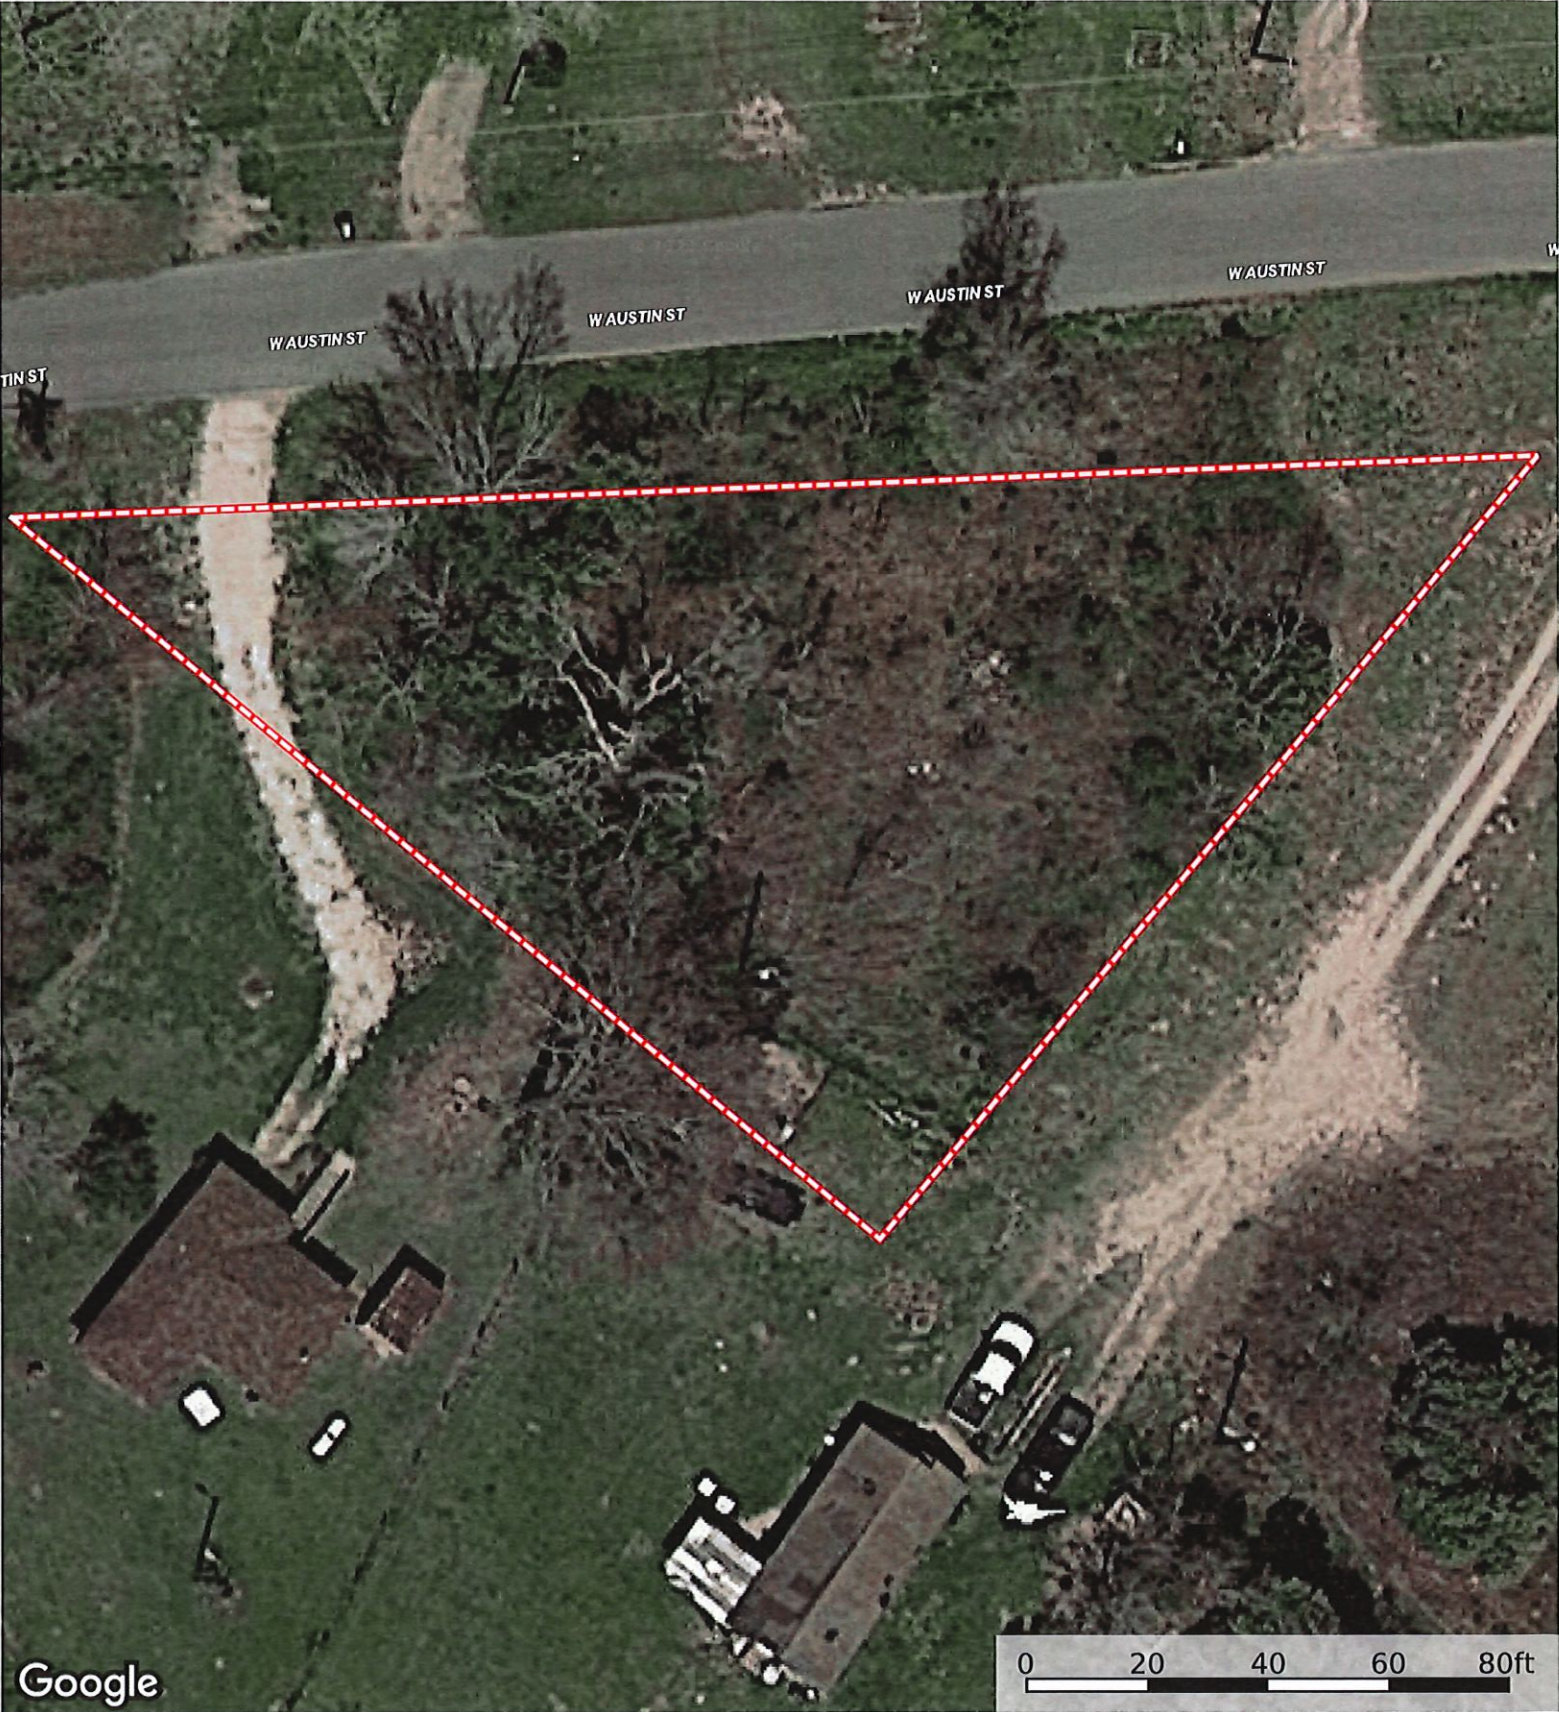

1035 W. Austin
Austin County, Texas, AC +/-

 Boundary

 Boundary

- Boundary
- 100 Year Floodplain
- 500 Year Floodplain
- Floodway
- Special
- Unmapped/ Not Included