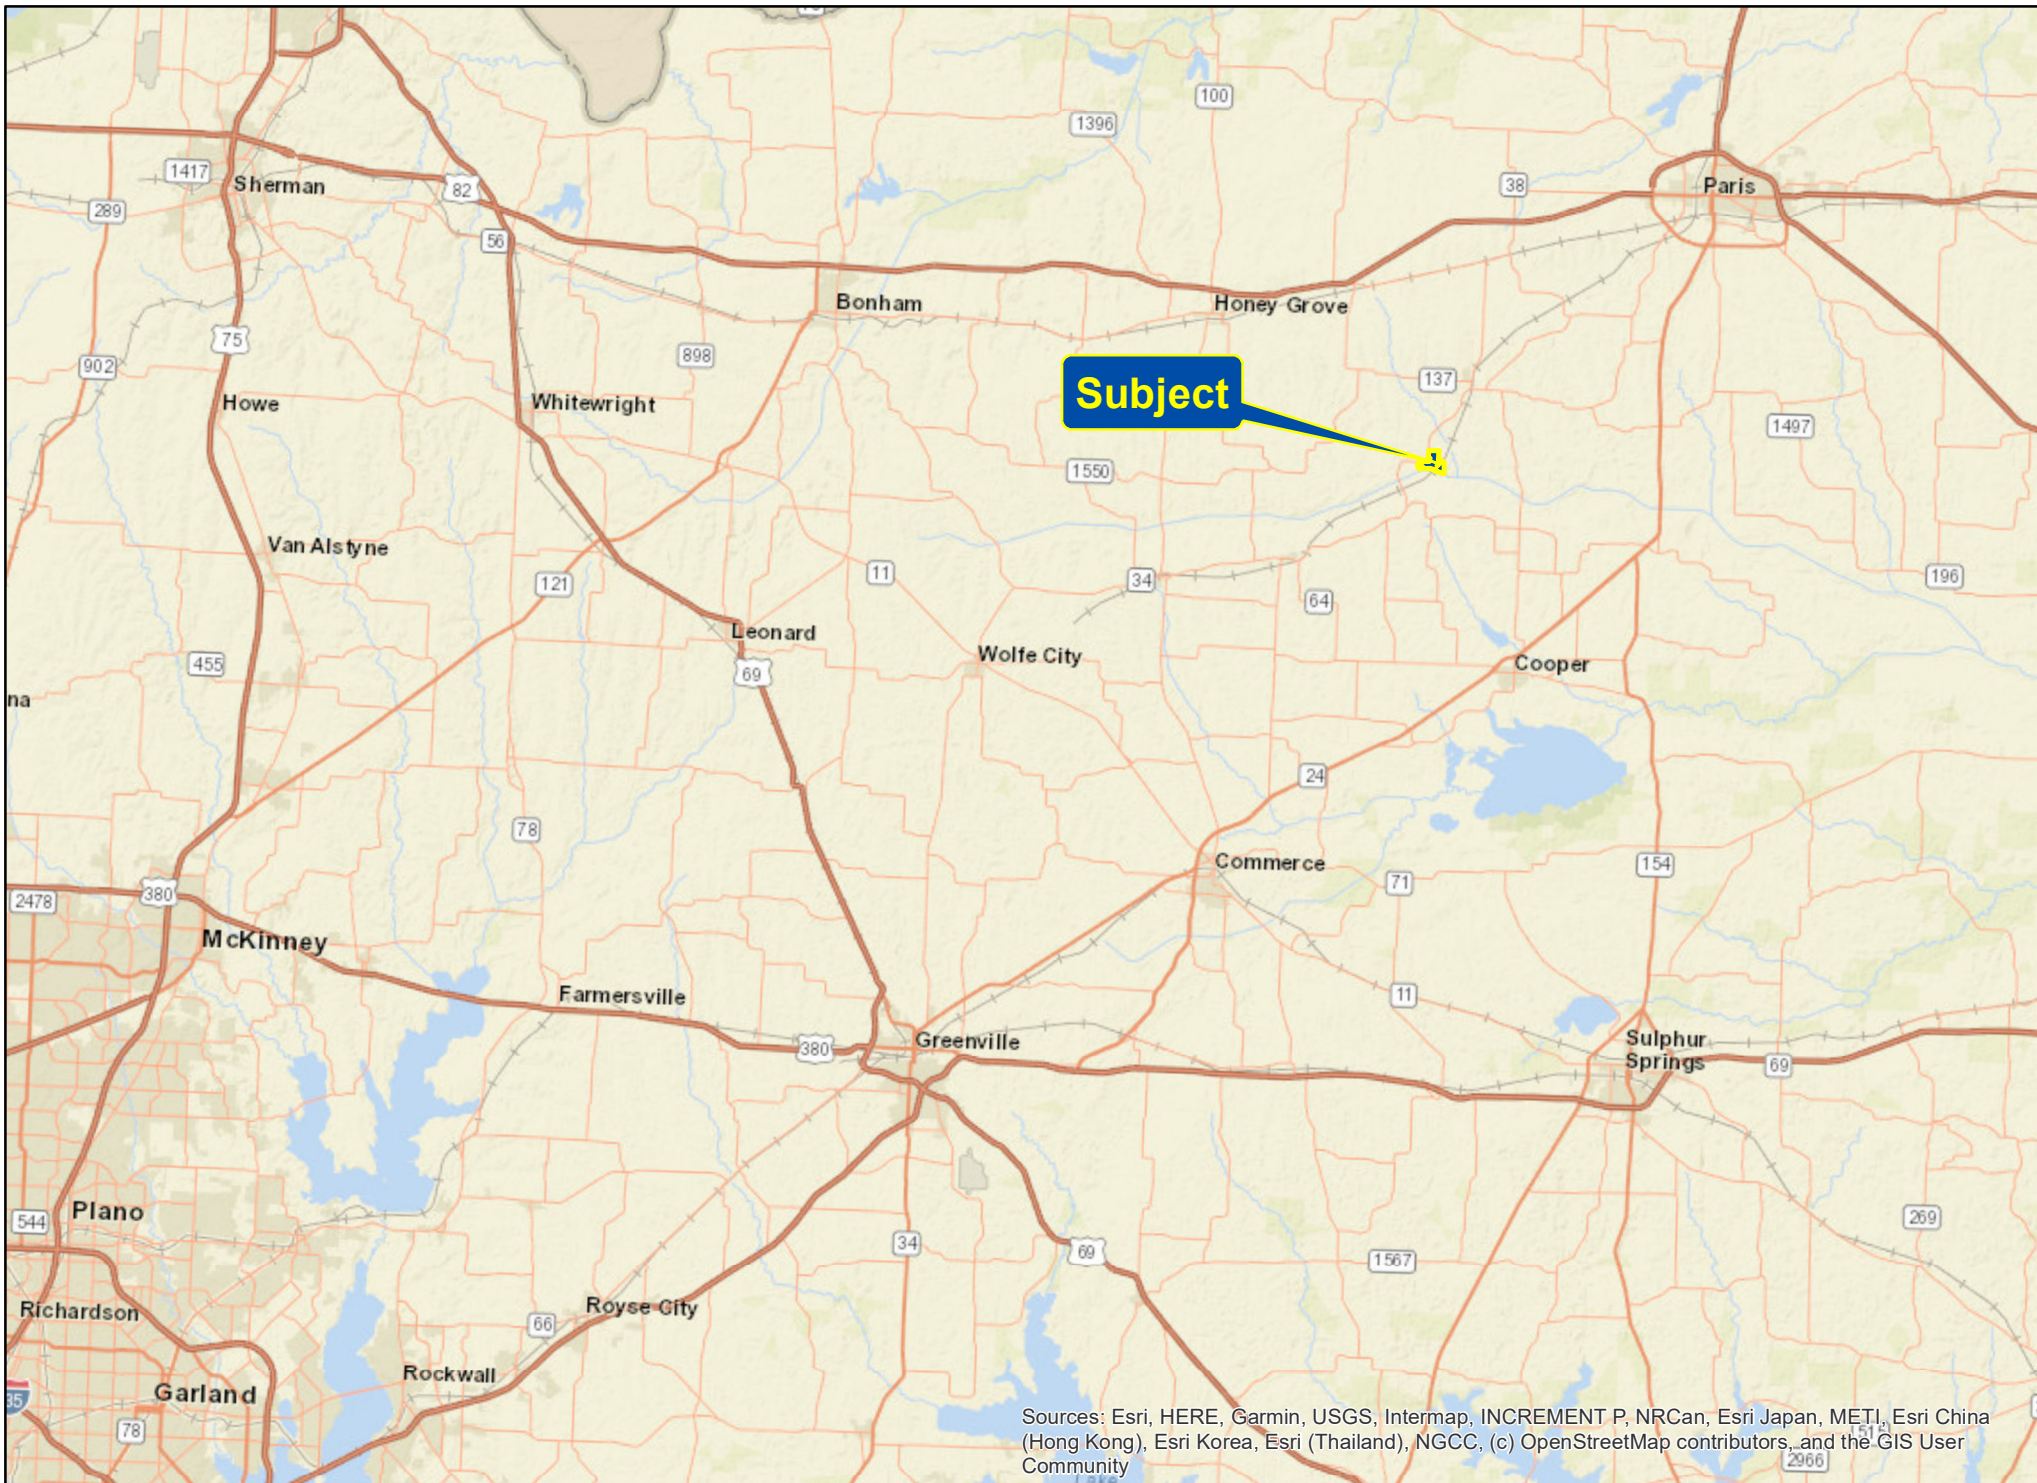

Sources: Esri, HERE, Garmin, USGS, Intermap, INCREMENT P, NRCan, Esri Japan, METI, Esri China (Hong Kong), Esri Korea, Esri (Thailand), NGCC, (c) OpenStreetMap contributors, and the GIS User Community.

351.266 Acres | FM 38 | Lamar Co., Texas

For illustration purposes only.

Sources: Esri, HERE, Garmin, USGS, Intermap, INCREMENT P, NRCan, Esri Japan, METI, Esri China (Hong Kong), Esri Korea, Esri (Thailand), NGCC, (c) OpenStreetMap contributors, and the GIS User Community