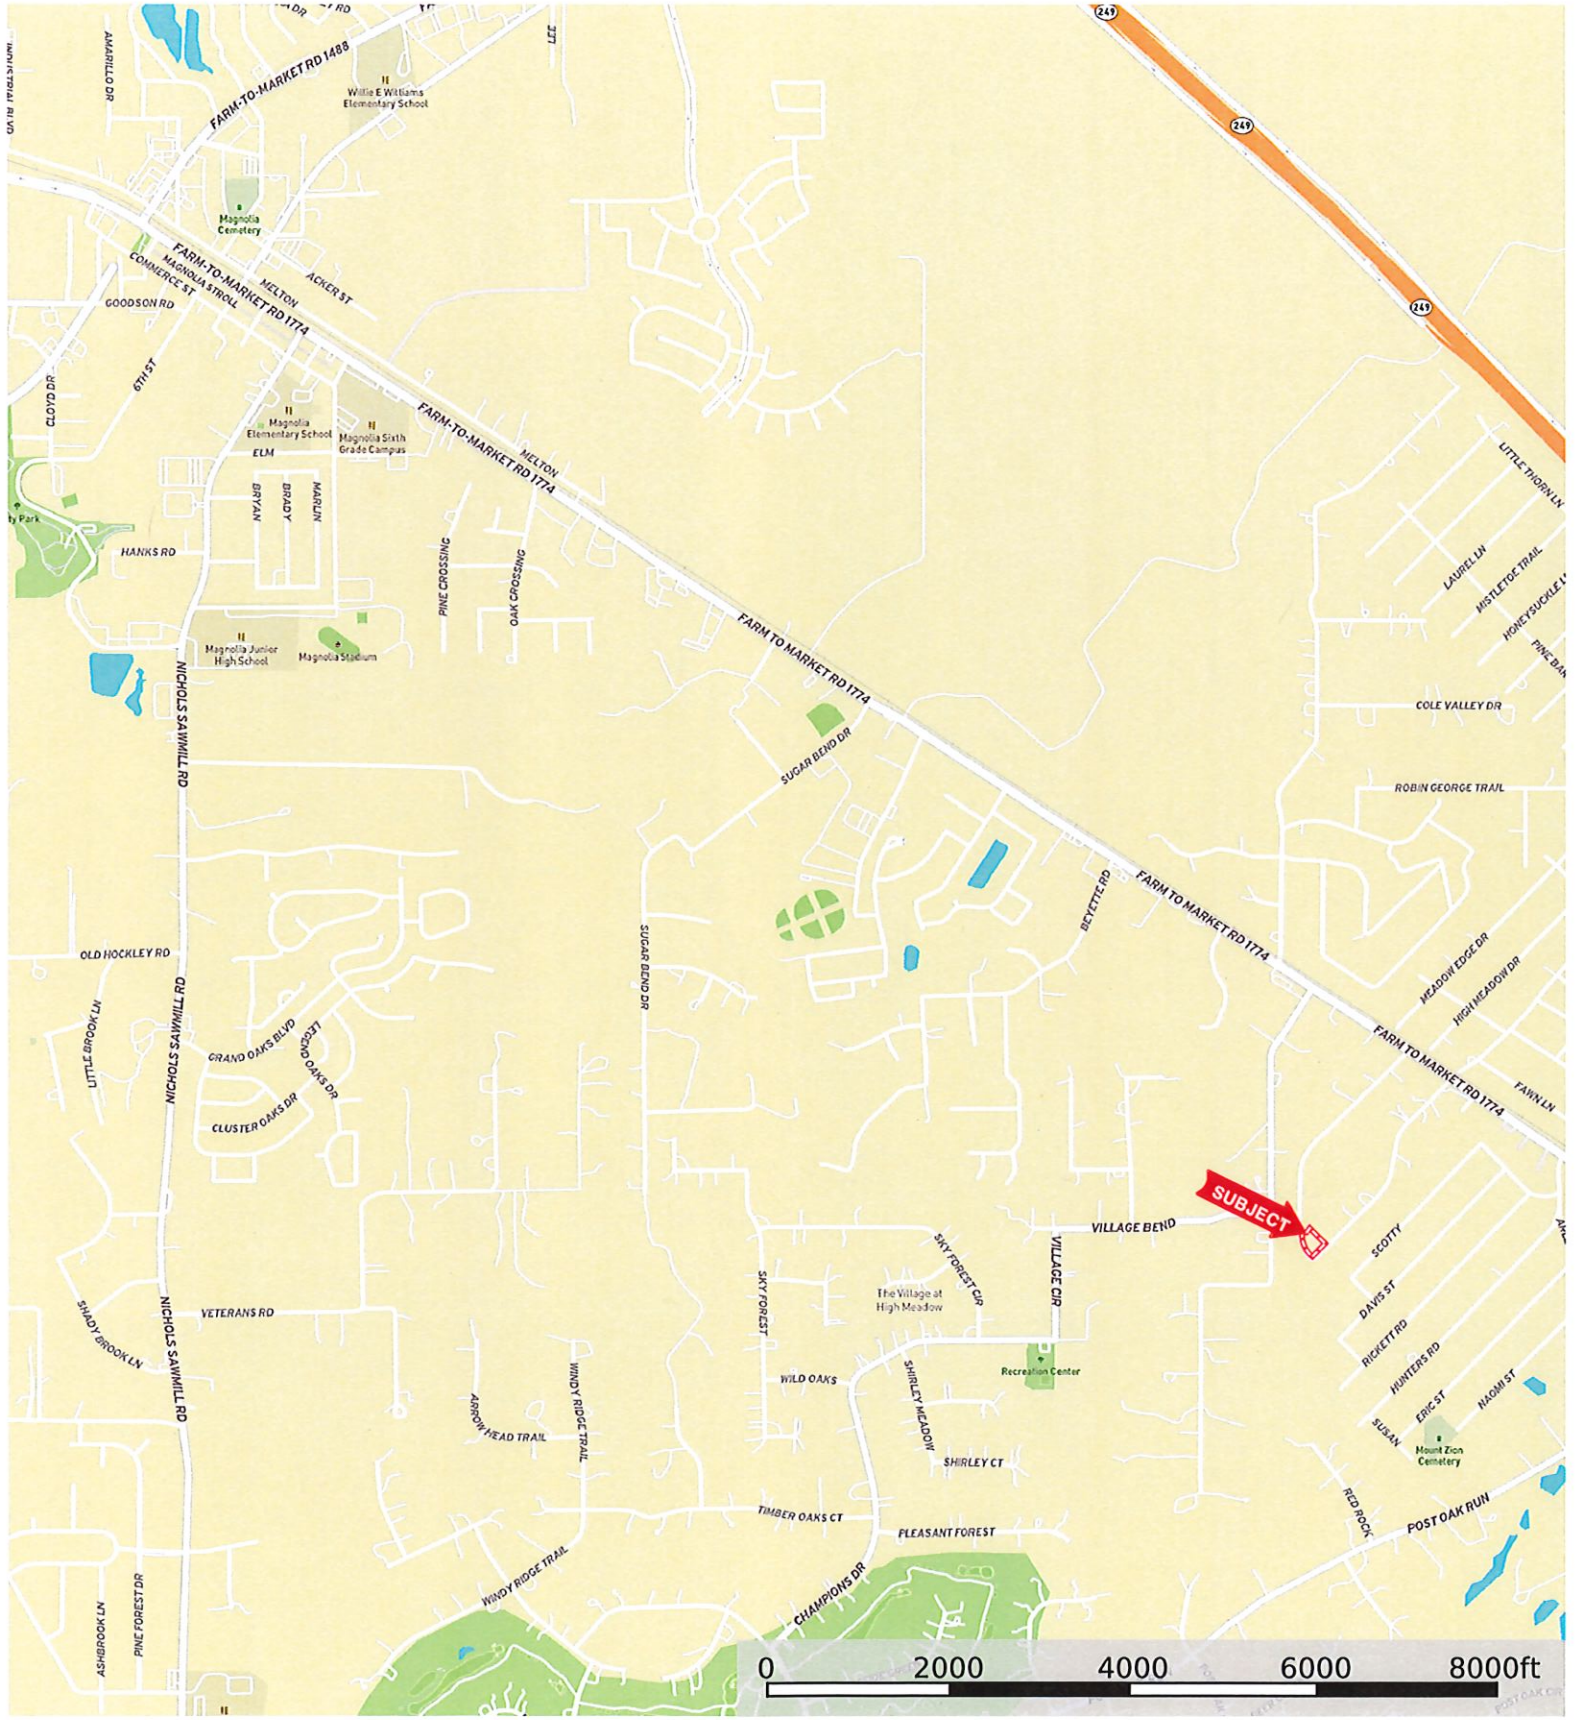

30003 Misty Meadow Dr.
Montgomery County, Texas, AC +/-

 Boundary

30003 Misty Meadow Dr.
Montgomery County, Texas, AC +/-

 Boundary

30003 Misty Meadow Dr.
Montgomery County, Texas, AC +/-

Google

©2023 Houston-Galveston Area Council, Maxar Technologies, Texas General Land Office, U.S. Geological Survey

 Boundary

The information contained herein was obtained from sources deemed to be reliable. Land id™ Services makes no warranties or guarantees as to the completeness or accuracy thereof.

30003 Misty Meadow Dr.
Montgomery County, Texas, AC +/-

- Boundary
- 100 Year Floodplain
- 500 Year Floodplain
- Floodway
- Special
- Unmapped/ Not Included