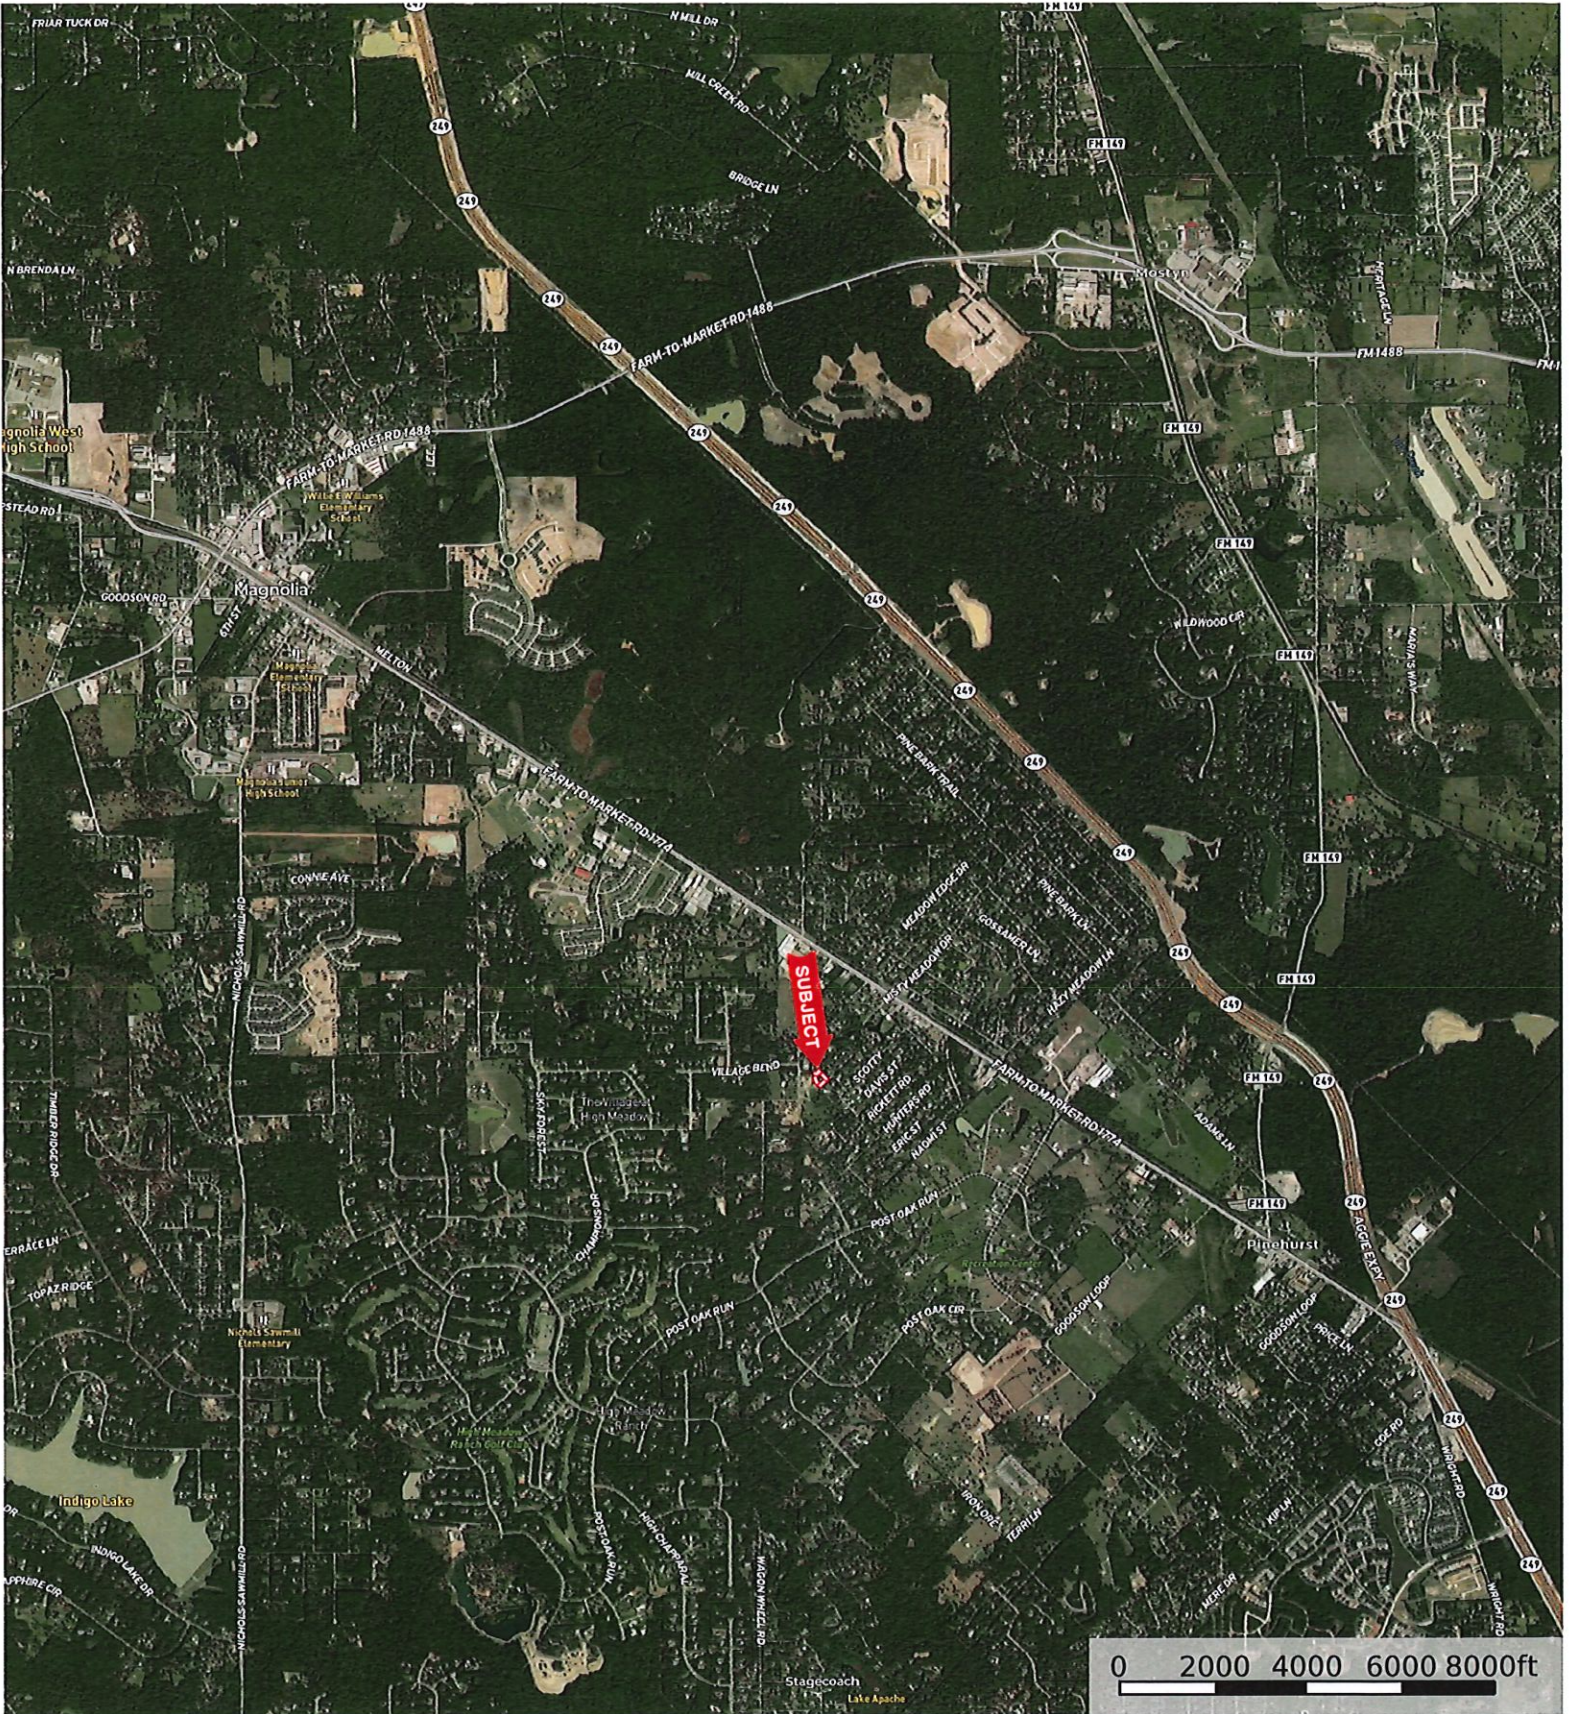

30003 Misty Meadow Dr.
Montgomery County, Texas, AC +/-

 Boundary

30003 Misty Meadow Dr.
Montgomery County, Texas, AC +/-

 Boundary

30003 Misty Meadow Dr.
Montgomery County, Texas, AC +/-

Google

©2023 Houston-Galveston Area Council, Maxar Technologies, Texas General Land Office, U.S. Geological Survey

 Boundary

The information contained herein was obtained from sources deemed to be reliable. Land id™ Services makes no warranties or guarantees as to the completeness or accuracy thereof.

30003 Misty Meadow Dr.
Montgomery County, Texas, AC +/-

- Boundary
- 100 Year Floodplain
- 500 Year Floodplain
- Floodway
- Special
- Unmapped/ Not Included