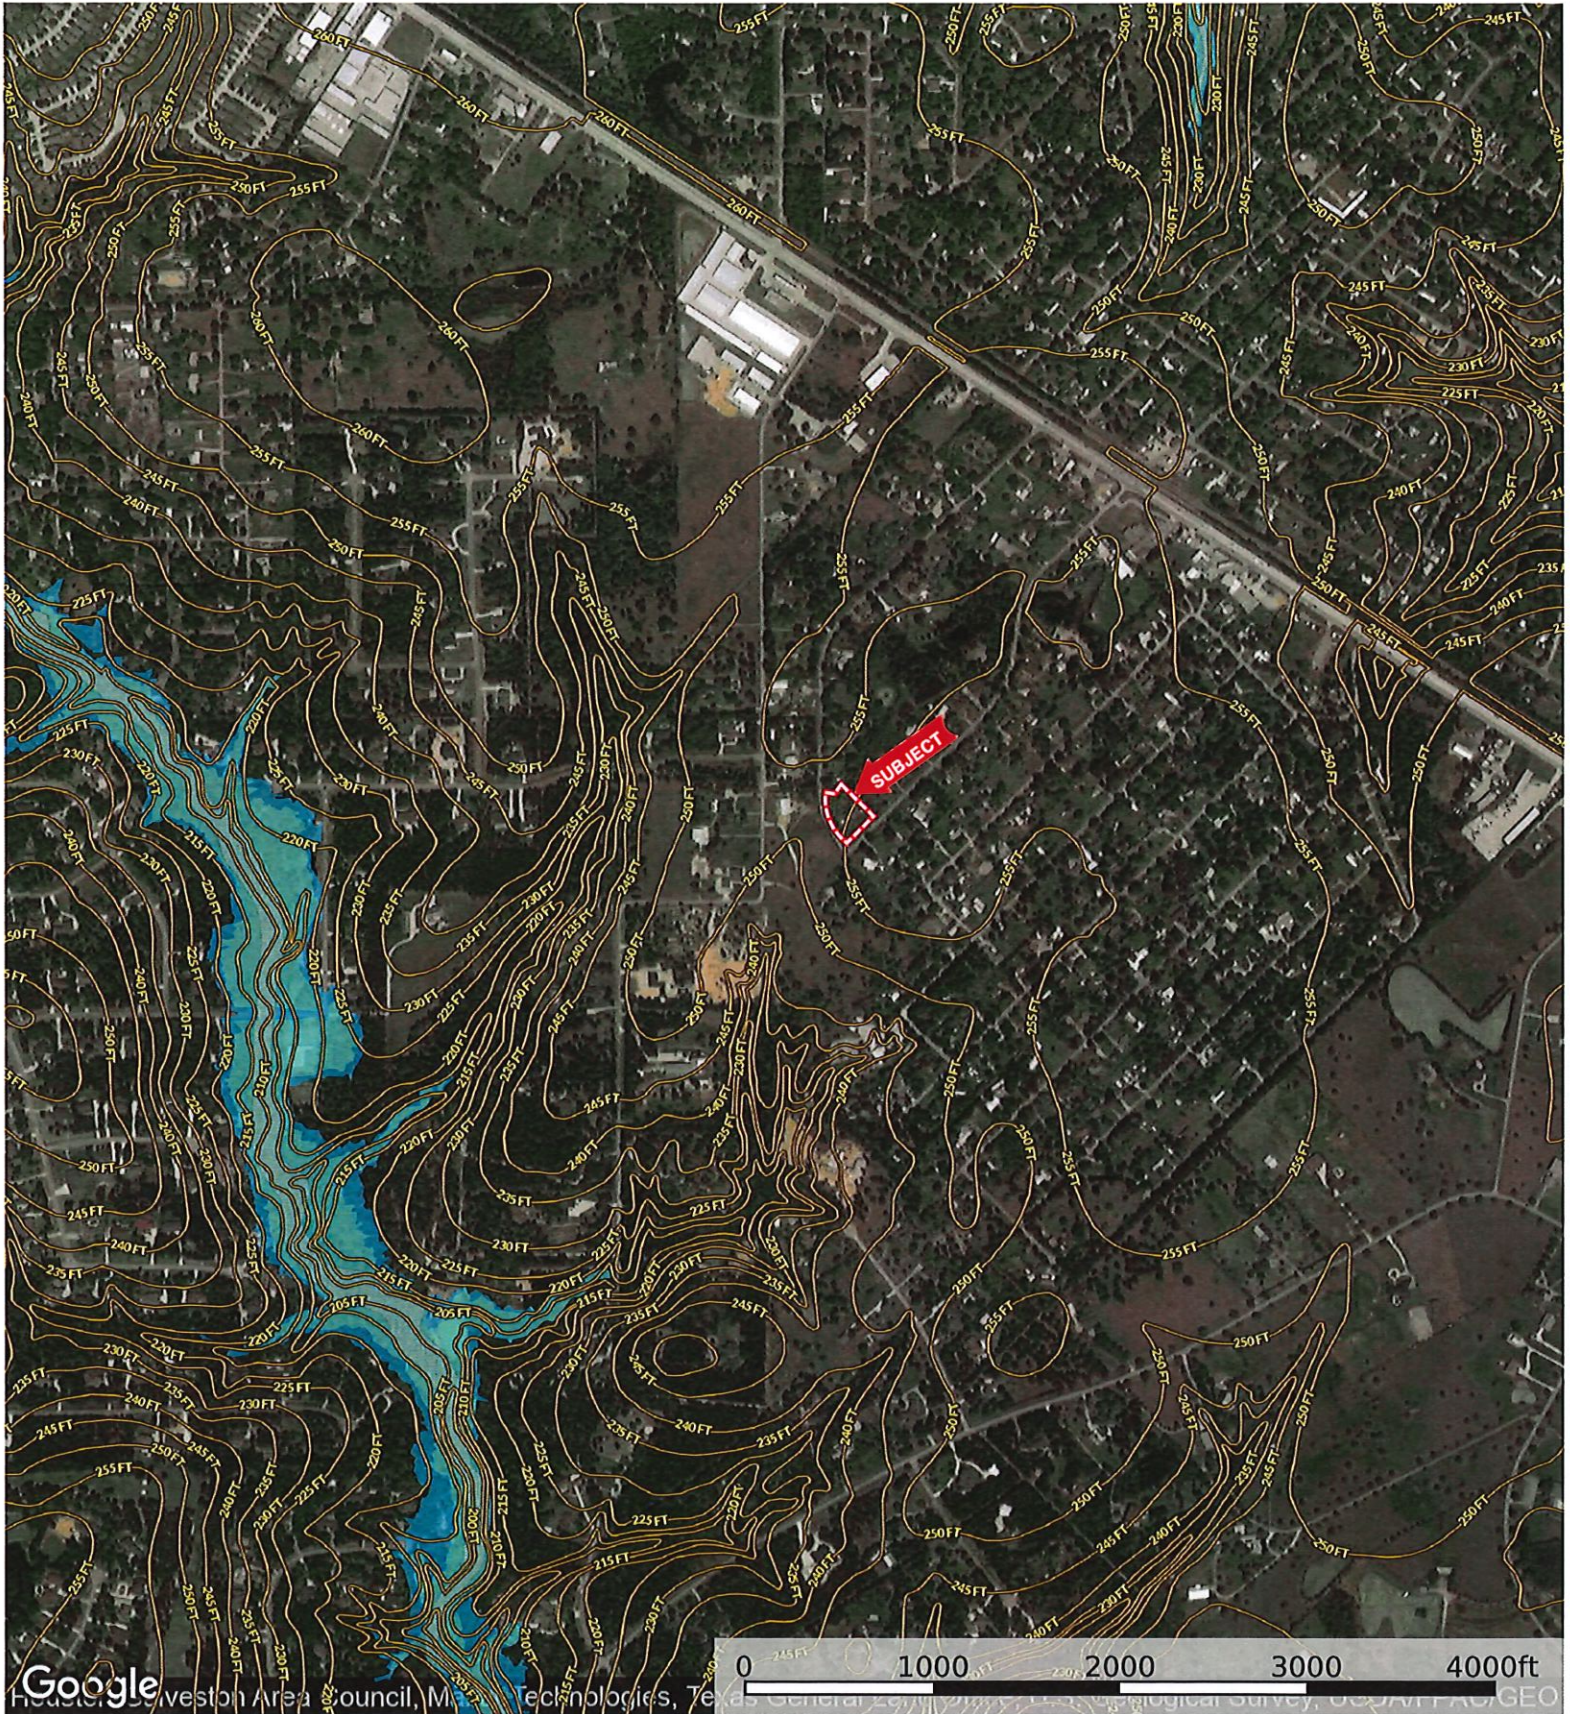

30003 Misty Meadow Dr.
Montgomery County, Texas, AC +/-

 Boundary

30003 Misty Meadow Dr.
Montgomery County, Texas, AC +/-

 Boundary

30003 Misty Meadow Dr.
Montgomery County, Texas, AC +/-

Google

©2023 Houston-Galveston Area Council, Maxar Technologies, Texas General Land Office, U.S. Geological Survey

 Boundary

The information contained herein was obtained from sources deemed to be reliable. Land id™ Services makes no warranties or guarantees as to the completeness or accuracy thereof.

30003 Misty Meadow Dr.
Montgomery County, Texas, AC +/-

- Boundary
- 100 Year Floodplain
- 500 Year Floodplain
- Floodway
- Special
- Unmapped/ Not Included