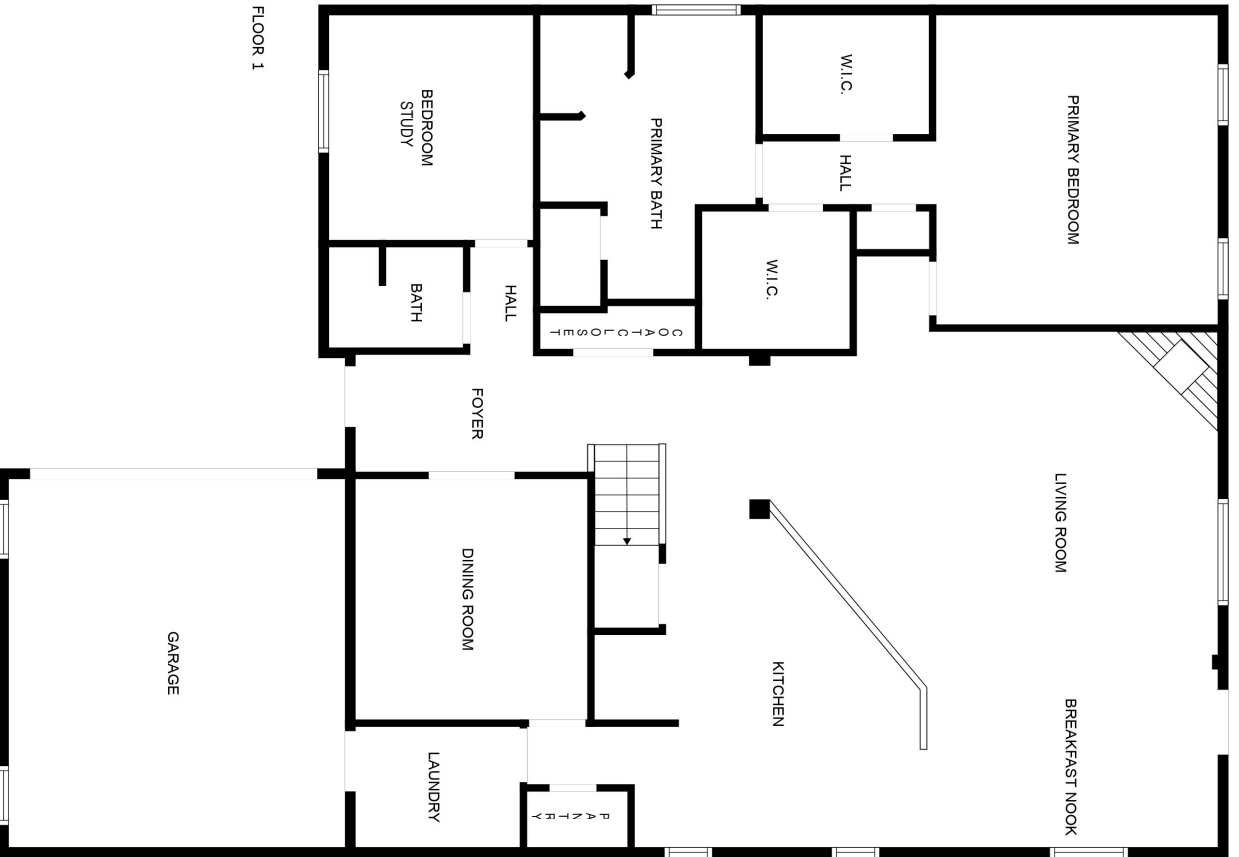

930 LAWRENCE
HOUSTON, TX 77008

MEASUREMENTS ARE CALCULATED BY CUBICASA TECHNOLOGY. DEEMED HIGHLY RELIABLE BUT NOT GUARANTEED.