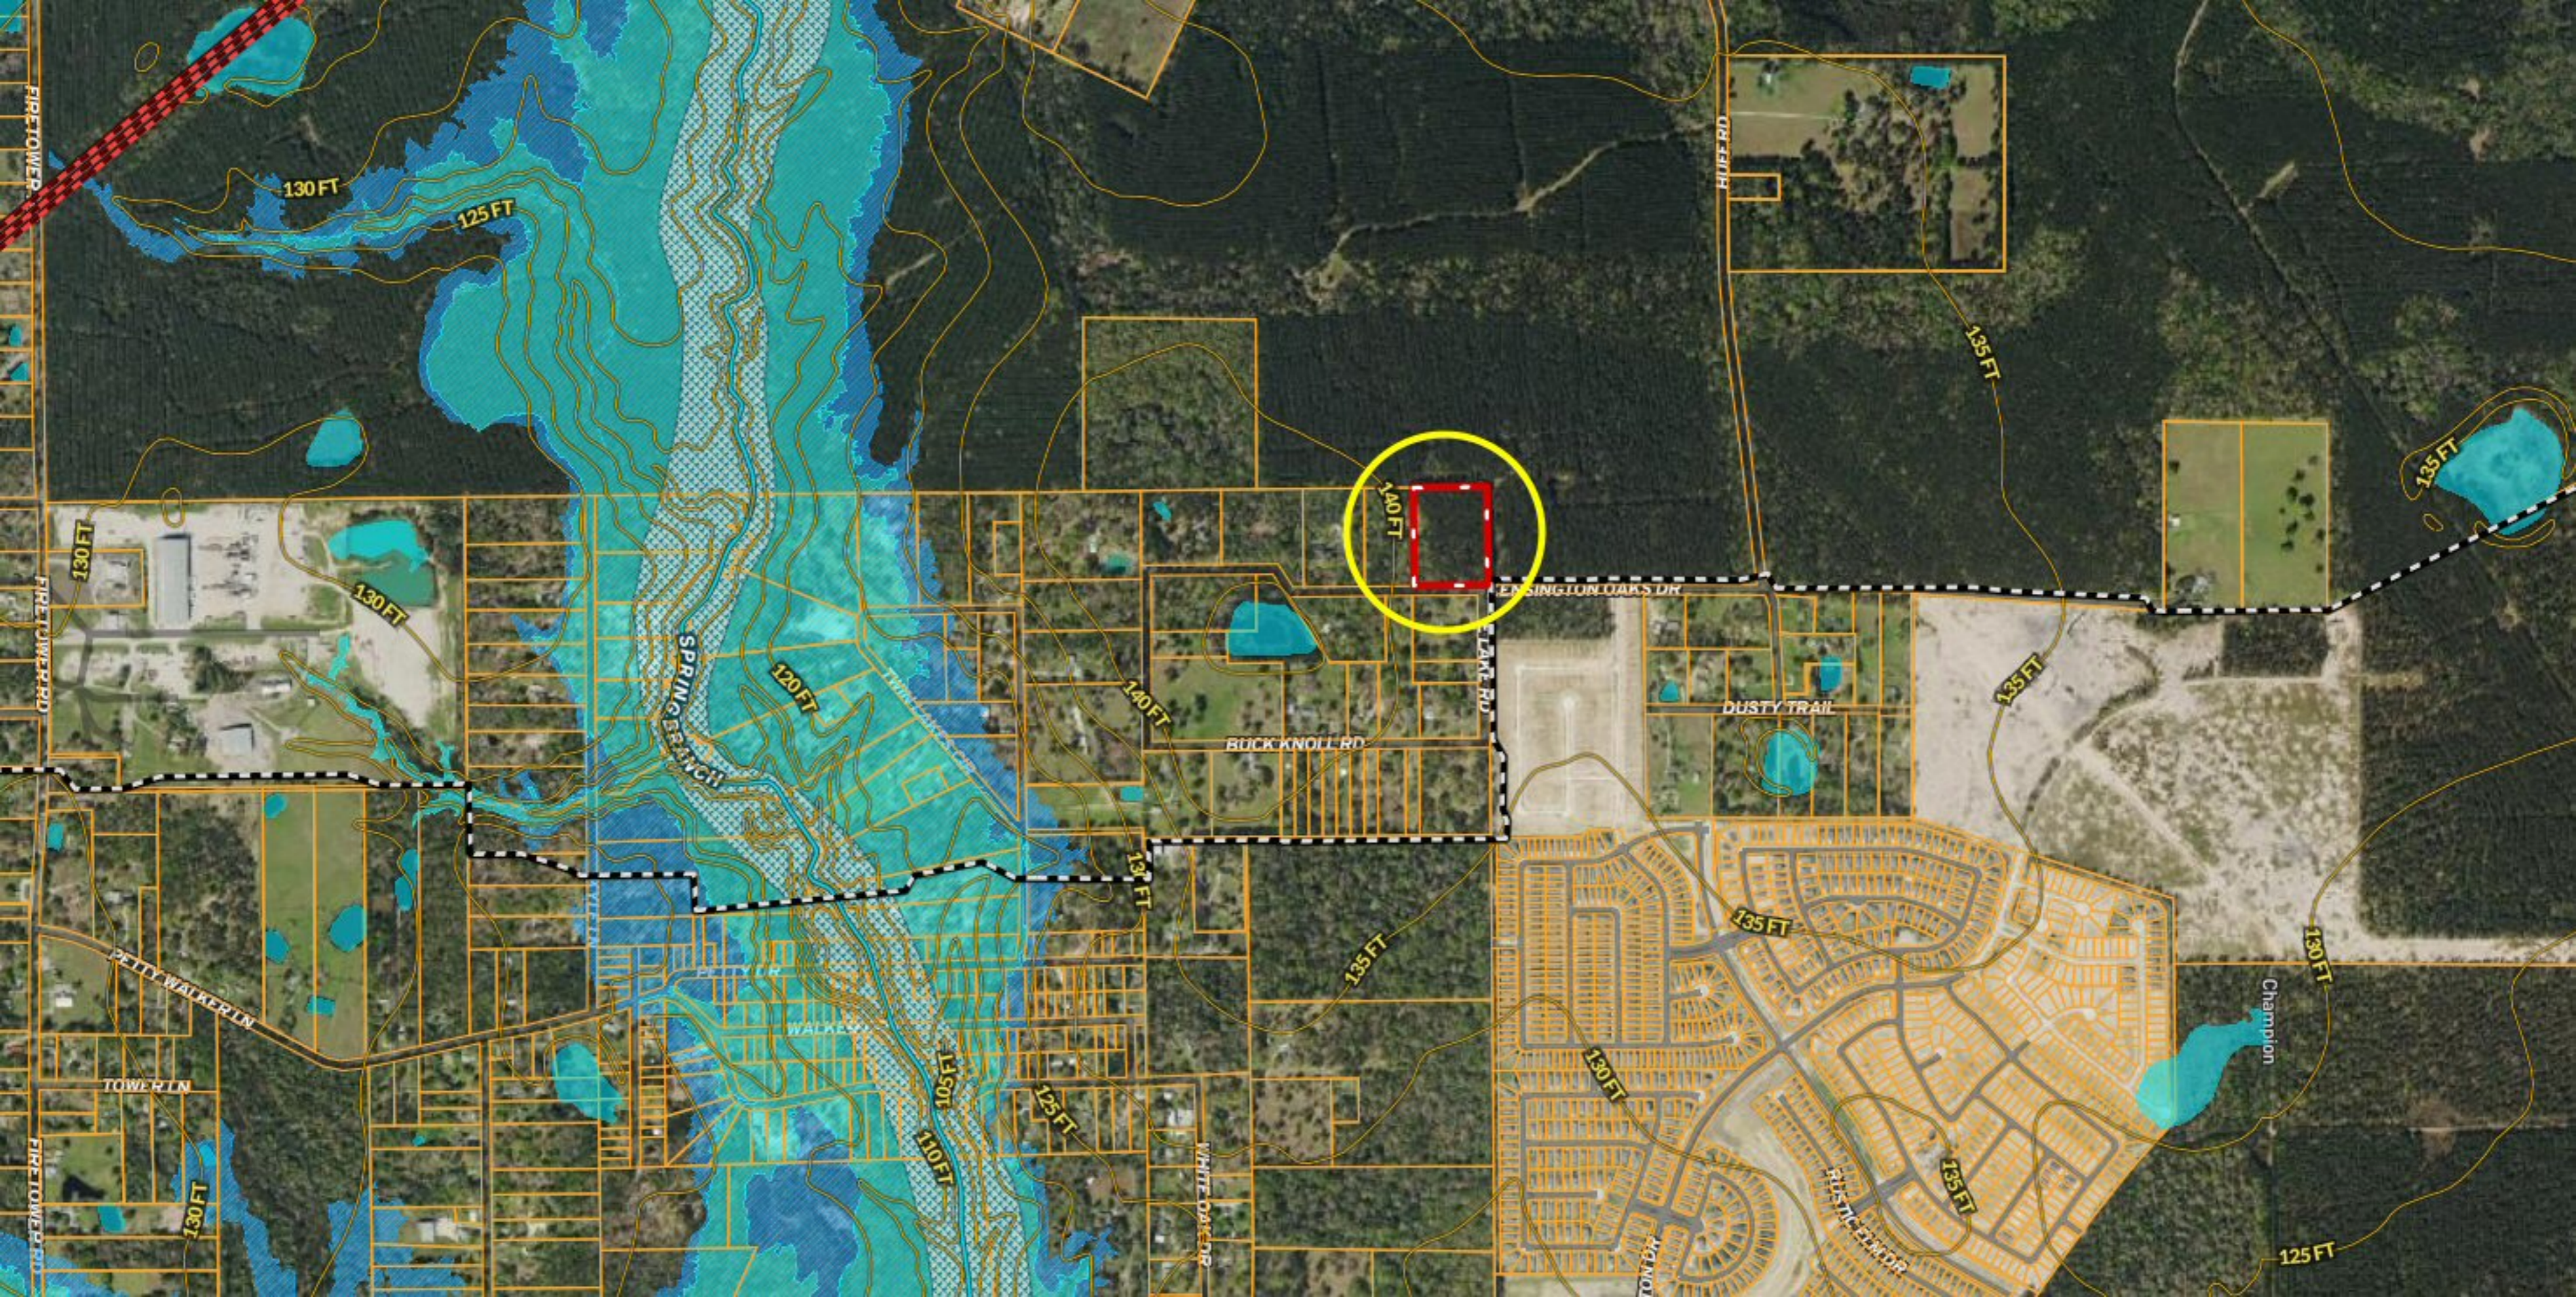

Certain mapping and direction data © 2010 NAVTEQ. All rights reserved. The Data for areas of Canada includes information taken with permission from Canadian authorities, including: © Her Majesty the Queen in Right of Canada, © Queen's Printer for Ontario. NAVTEQ and NAVTEQ ON BOARD are trademarks of NAVTEQ. © 2010 Tele Atlas North America, Inc. All rights reserved. Tele Atlas and Tele Atlas North America are trademarks of Tele Atlas, Inc. © 2010 by Applied Geographic Systems. All rights reserved.

BOWDOIN RD

140 FT

KENSINGTON OAKS DR

KENSINGTON OAKS DR

HUFF RD

DUSTY TRAIL

140 FT

E LAKE RD

W LAKE RD

BUCK KNOLL RD

140 FT

135 FT

130 FT

TWIN LAKES CIR

140 FT

140 FT

140 FT

140 FT

140 FT

140 FT

140 FT

OAKS DR

KENSINGTON OAKS DR

KENSINGTON OAKS DR