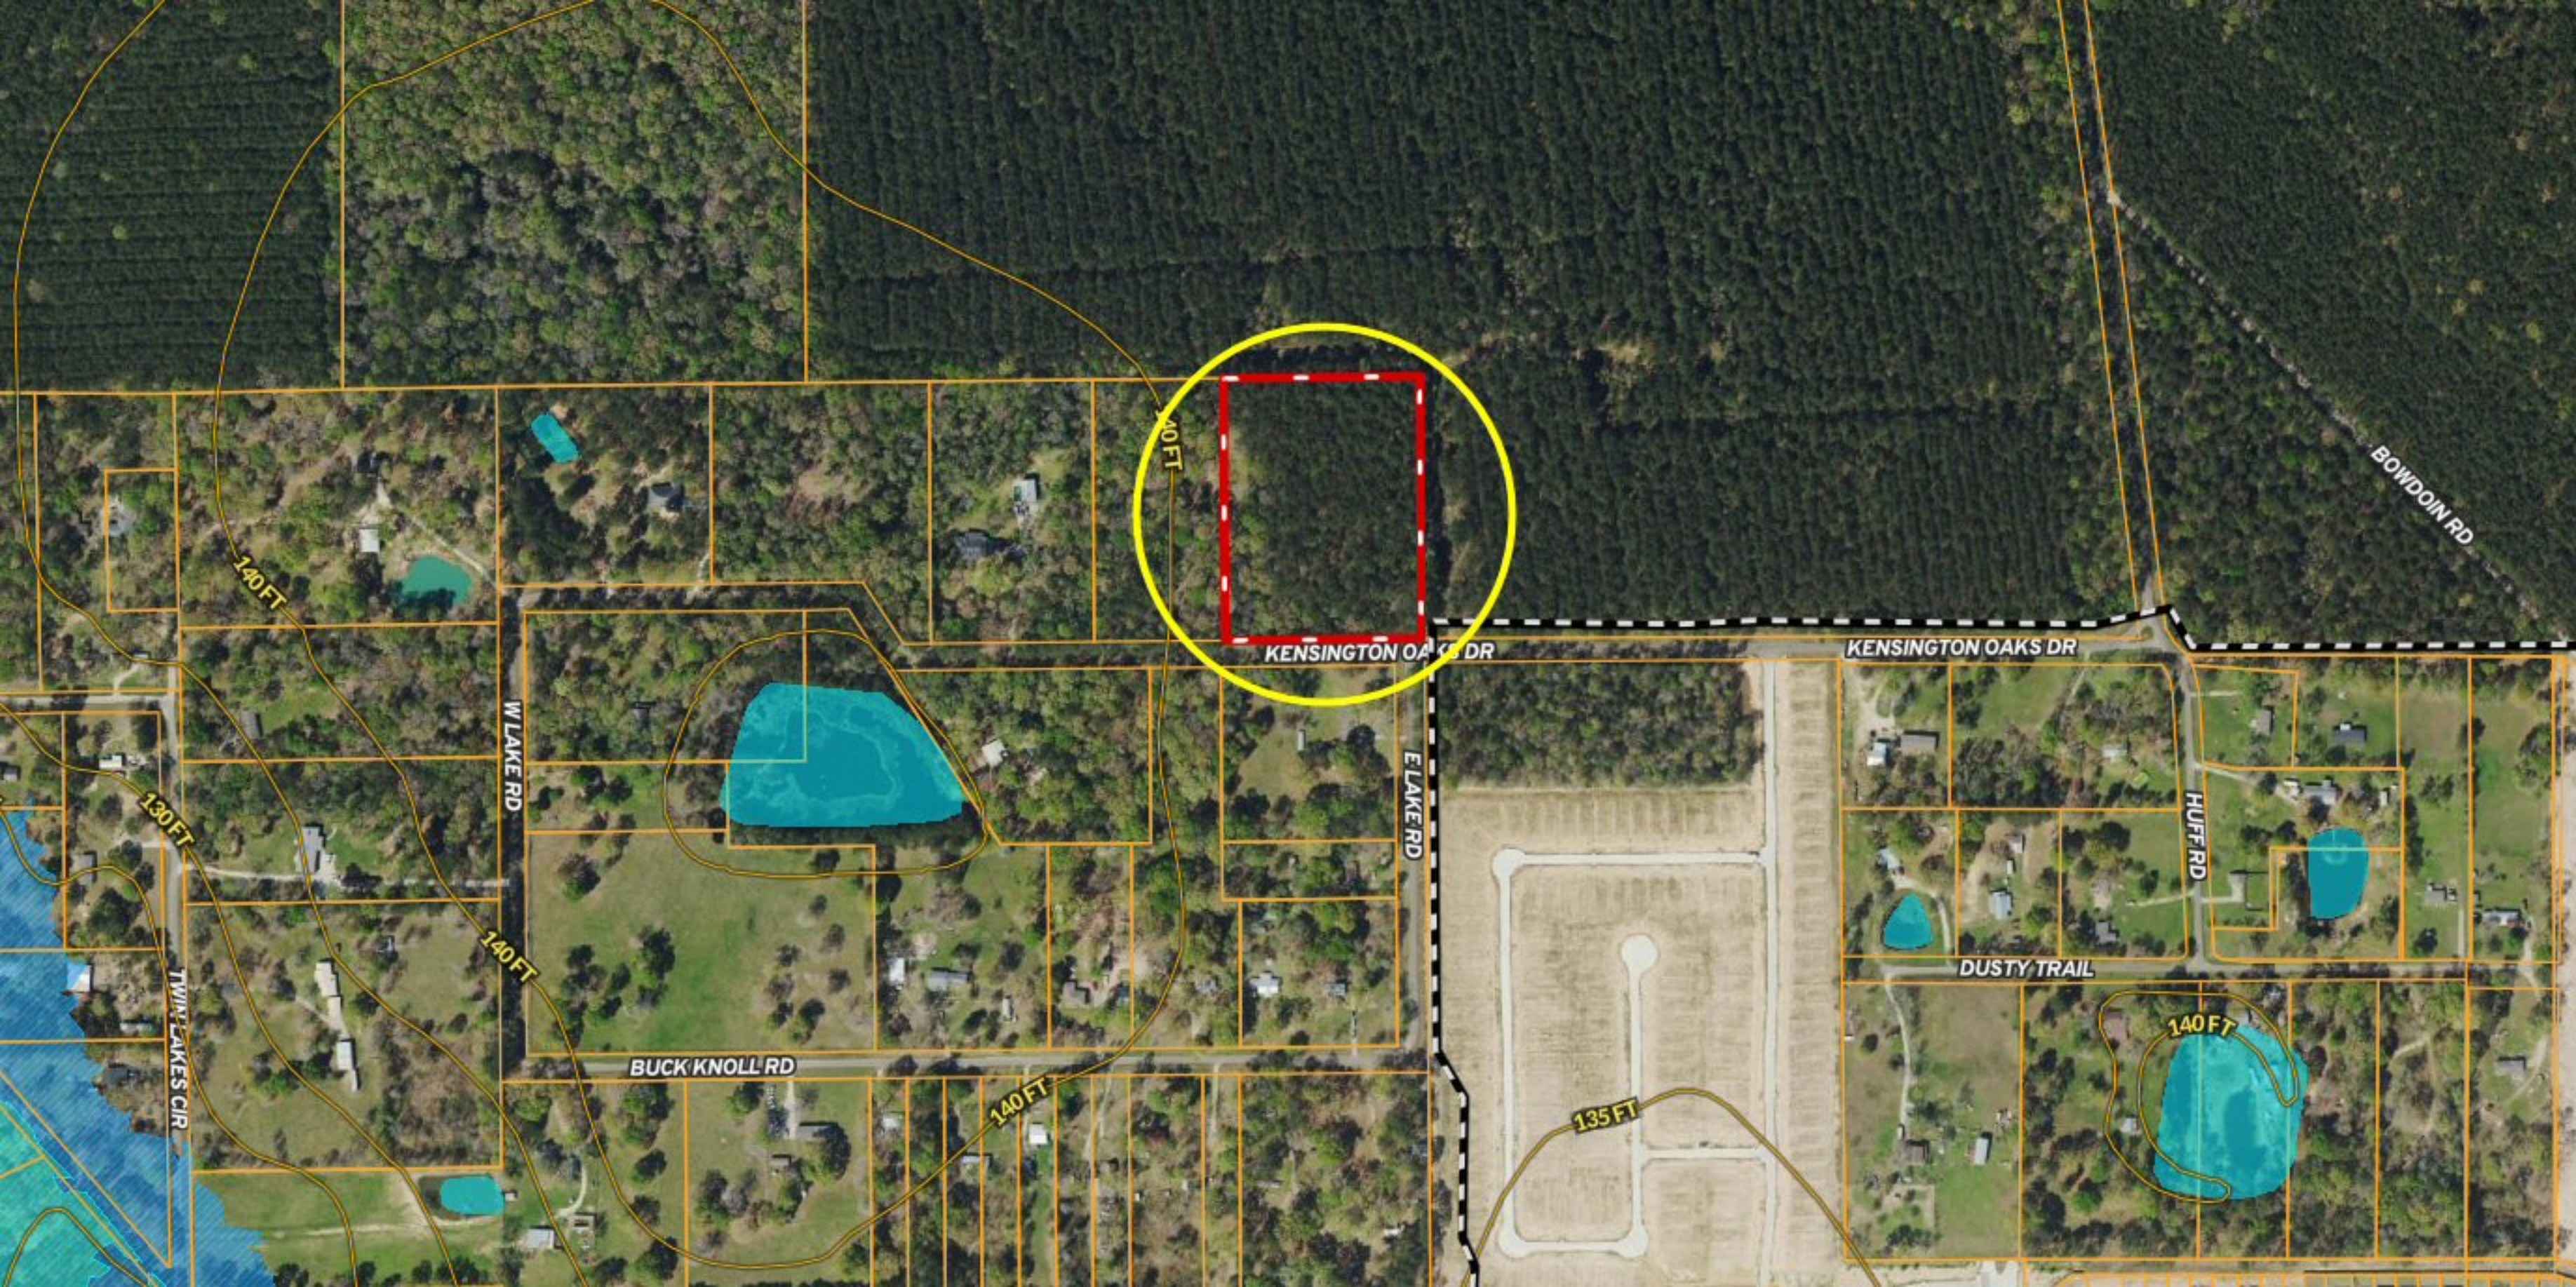

Certain mapping and direction data © 2010 NAVTEQ. All rights reserved. The Data for areas of Canada includes information taken with permission from Canadian authorities, including: © Her Majesty the Queen in Right of Canada, © Queen's Printer for Ontario. NAVTEQ and NAVTEQ ON BOARD are trademarks of NAVTEQ. © 2010 Tele Atlas North America, Inc. All rights reserved. Tele Atlas and Tele Atlas North America are trademarks of Tele Atlas, Inc. © 2010 by Applied Geographic Systems. All rights reserved.

BOWDOIN RD

140 FT

KENSINGTON OAKS DR

KENSINGTON OAKS DR

HUFF RD

DUSTY TRAIL

140 FT

E LAKE RD

W LAKE RD

BUCK KNOLL RD

140 FT

135 FT

130 FT

TWIN LAKES CIR

140 FT

140 FT

140 FT

140 FT

140 FT

140 FT

140 FT

OAKS DR

KENSINGTON OAKS DR

KENSINGTON OAKS DR