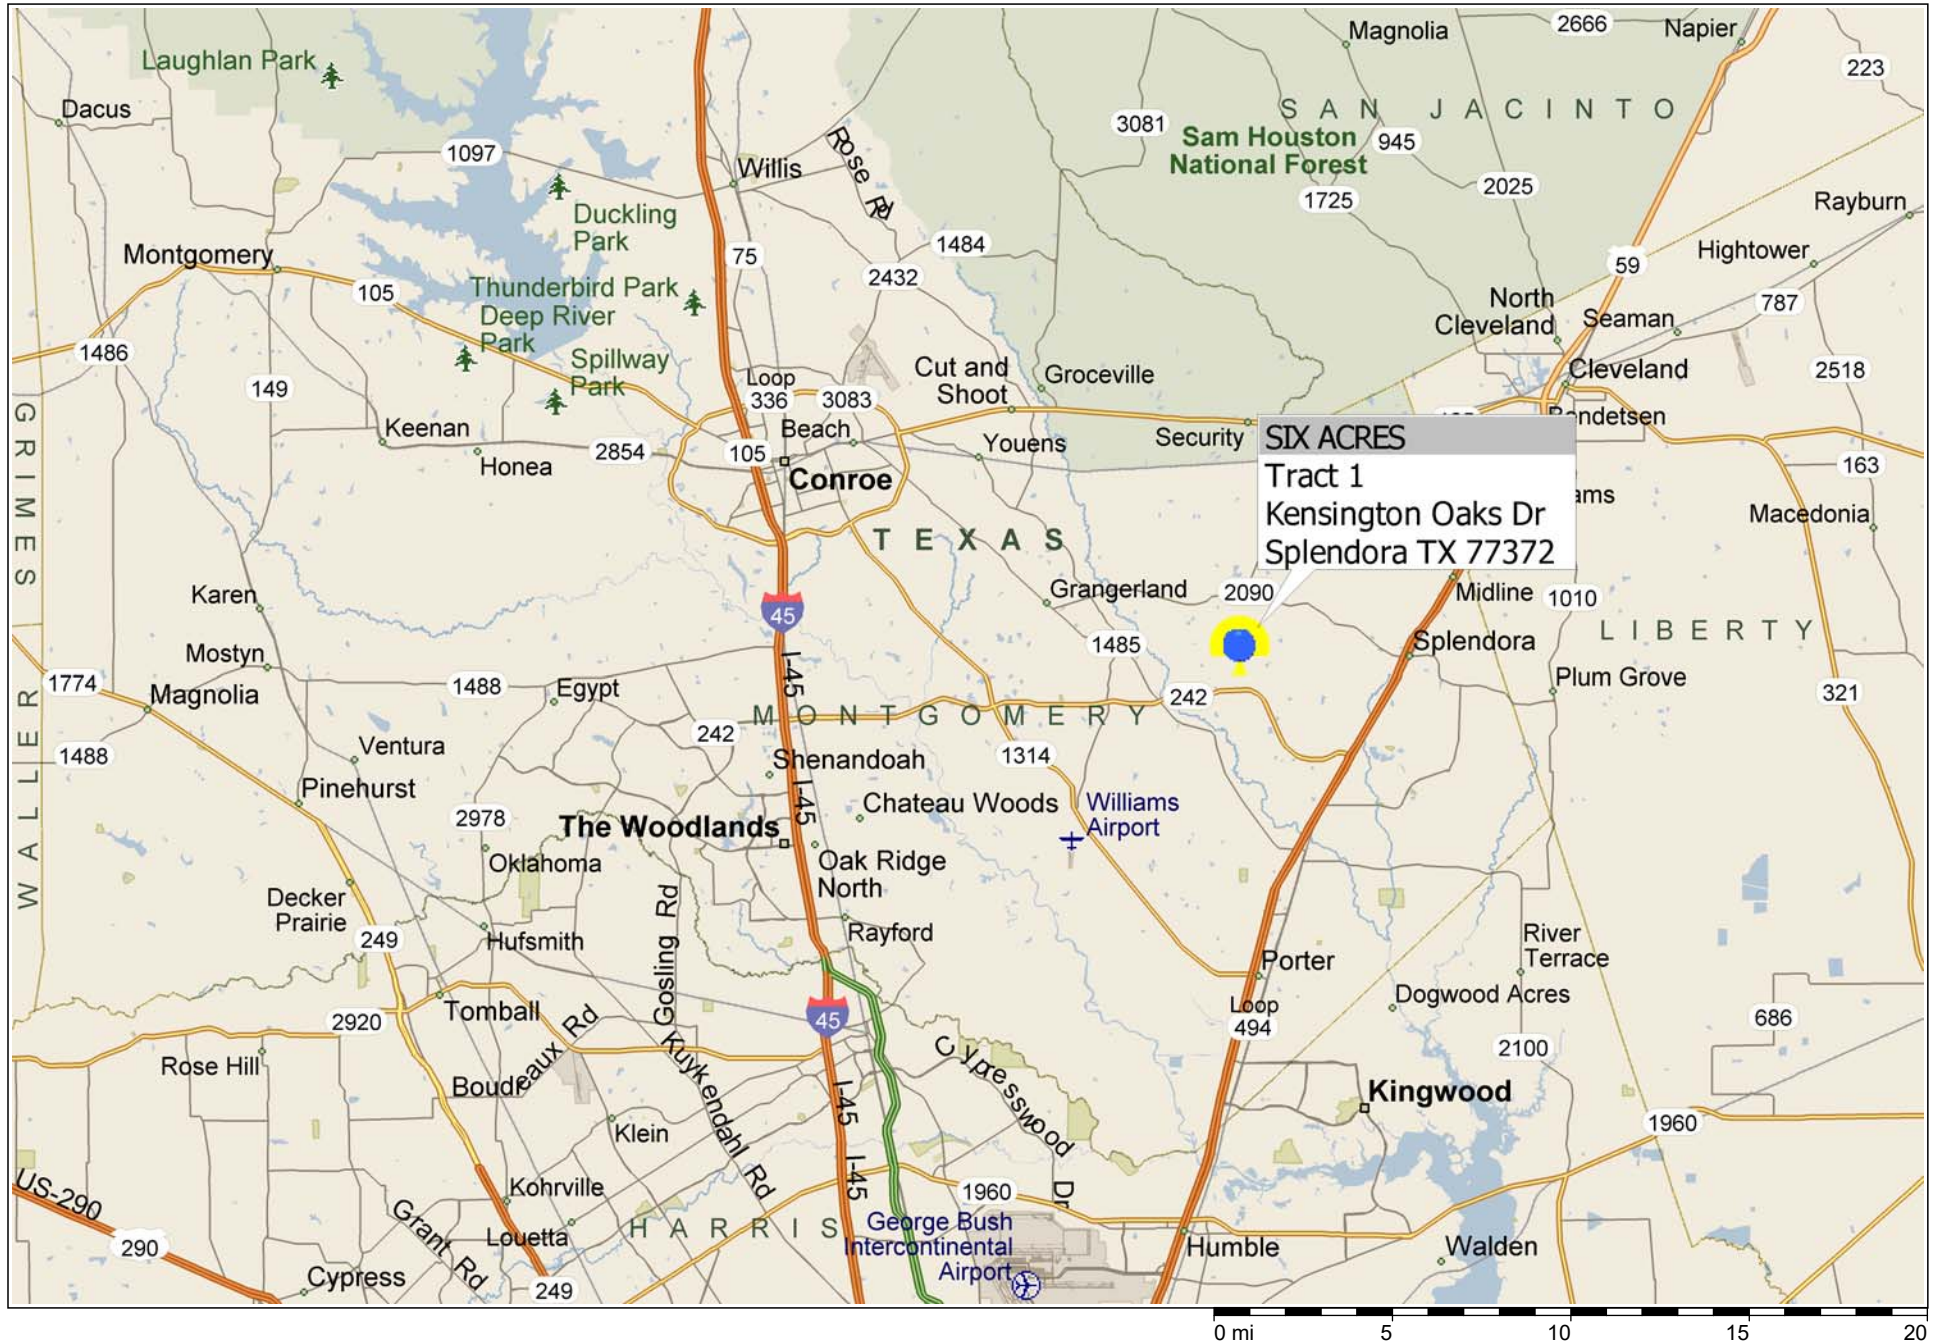

UNRESTRICTED ! *** SIX ACRES *** Kensington Oaks Dr, Montgomery County TX

Copyright © and (P) 1988–2010 Microsoft Corporation and/or its suppliers. All rights reserved. <http://www.microsoft.com/mappoint/>

Certain mapping and direction data © 2010 NAVTEQ. All rights reserved. The Data for areas of Canada includes information taken with permission from Canadian authorities, including: © Her Majesty the Queen in Right of Canada, © Queen's Printer for Ontario. NAVTEQ and NAVTEQ ON BOARD are trademarks of NAVTEQ. © 2010 Tele Atlas North America, Inc. All rights reserved. Tele Atlas and Tele Atlas North America are trademarks of Tele Atlas, Inc. © 2010 by Applied Geographic Systems. All rights reserved.