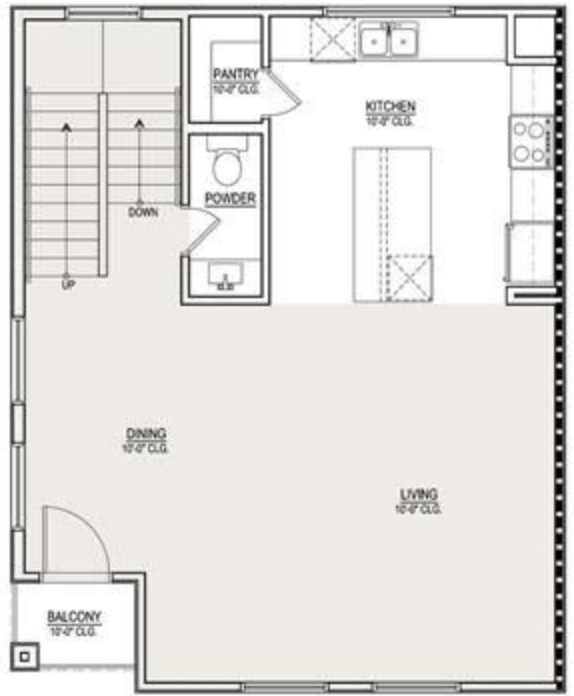

FLOOR PLAN

PROJECT NAME: ESTATES AT PECH RD	TYPE: MOOD BOARD
	AREA: DINING - LIVING