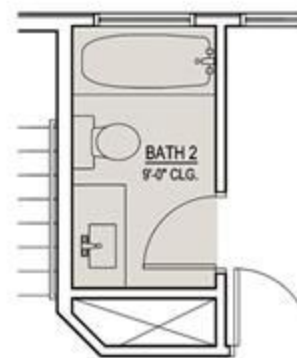

# SECONDARY AND HALF BATH

SECOND FLOOR BATHROOM

Black Faucets

Bathroom Floor and wall  
GRAY PORCELAIN

FIRST FLOOR BATHROOM

THIRD FLOOR BATHROOM

PROJECT NAME:  
ESTATES AT PECH RD

TYPE:  
MOOD BOARD

AREA:  
SECONDARY BATHROOM