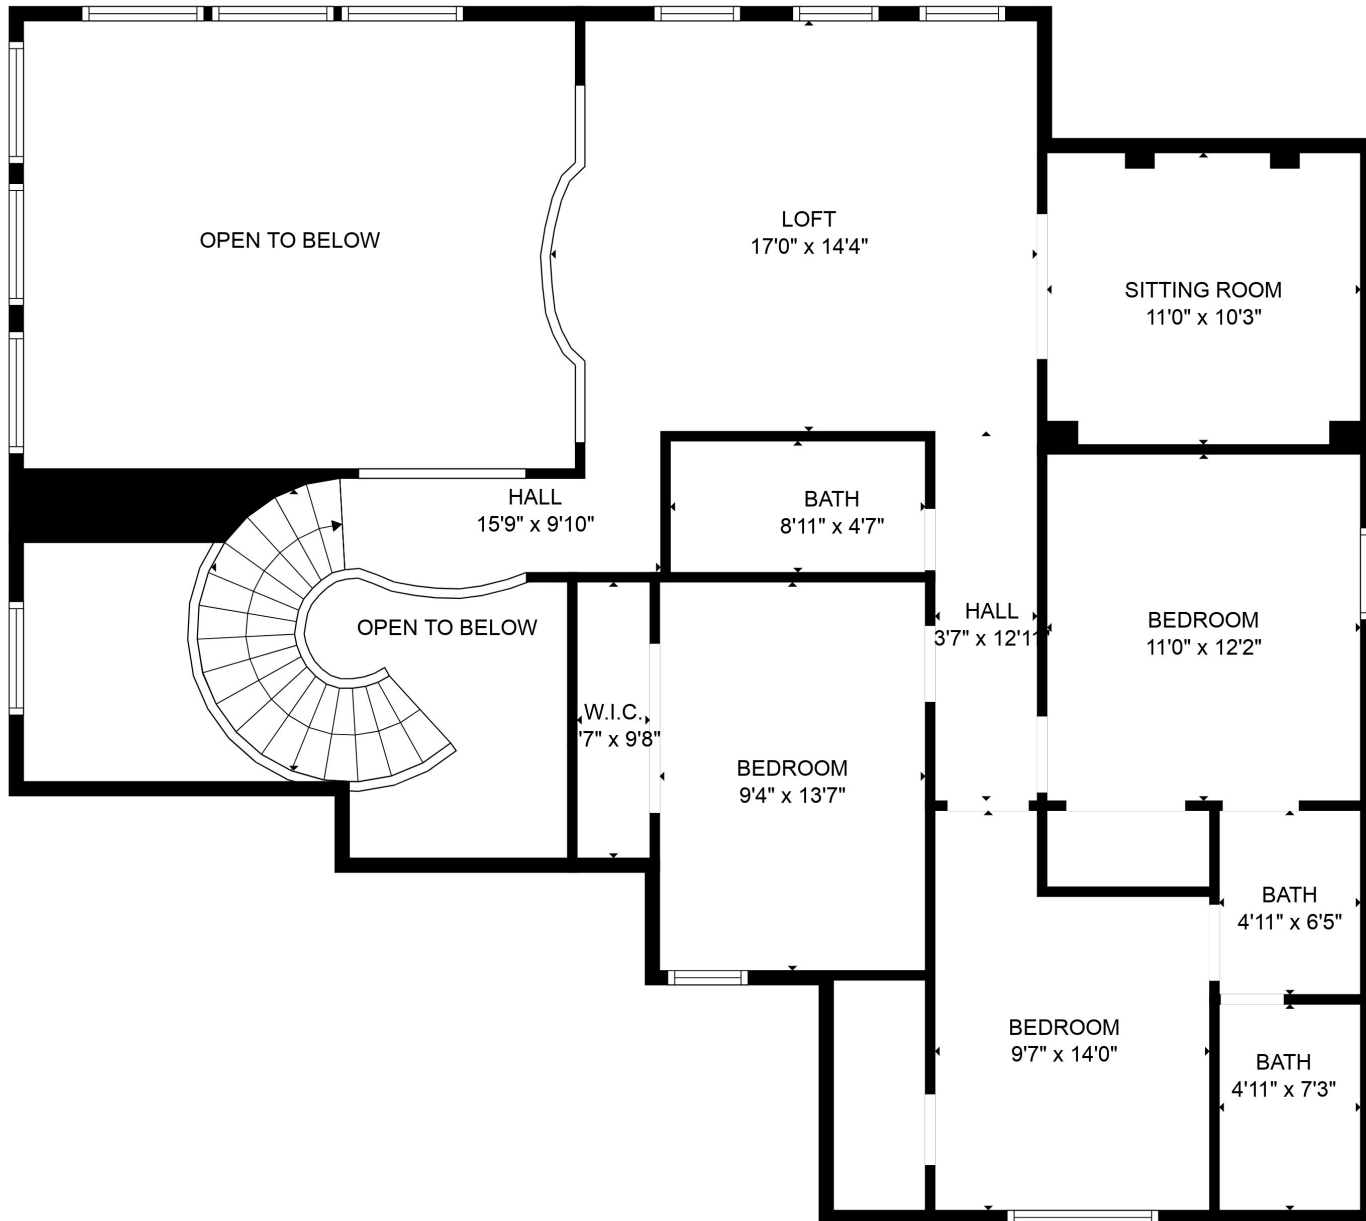

**TOTAL: 2783 sq. ft**  
 FLOOR 1: 1624 sq. ft, FLOOR 2: 1159 sq. ft  
 EXCLUDED AREAS: OPEN TO BELOW: 381 sq. ft

MEASUREMENTS ARE CALCULATED BY CUBICASA TECHNOLOGY. DEEMED HIGHLY RELIABLE BUT NOT GUARANTEED.

FLOOR 1

FLOOR 2

**TOTAL: 2783 sq. ft**  
 FLOOR 1: 1624 sq. ft, FLOOR 2: 1159 sq. ft  
 EXCLUDED AREAS: OPEN TO BELOW: 381 sq. ft