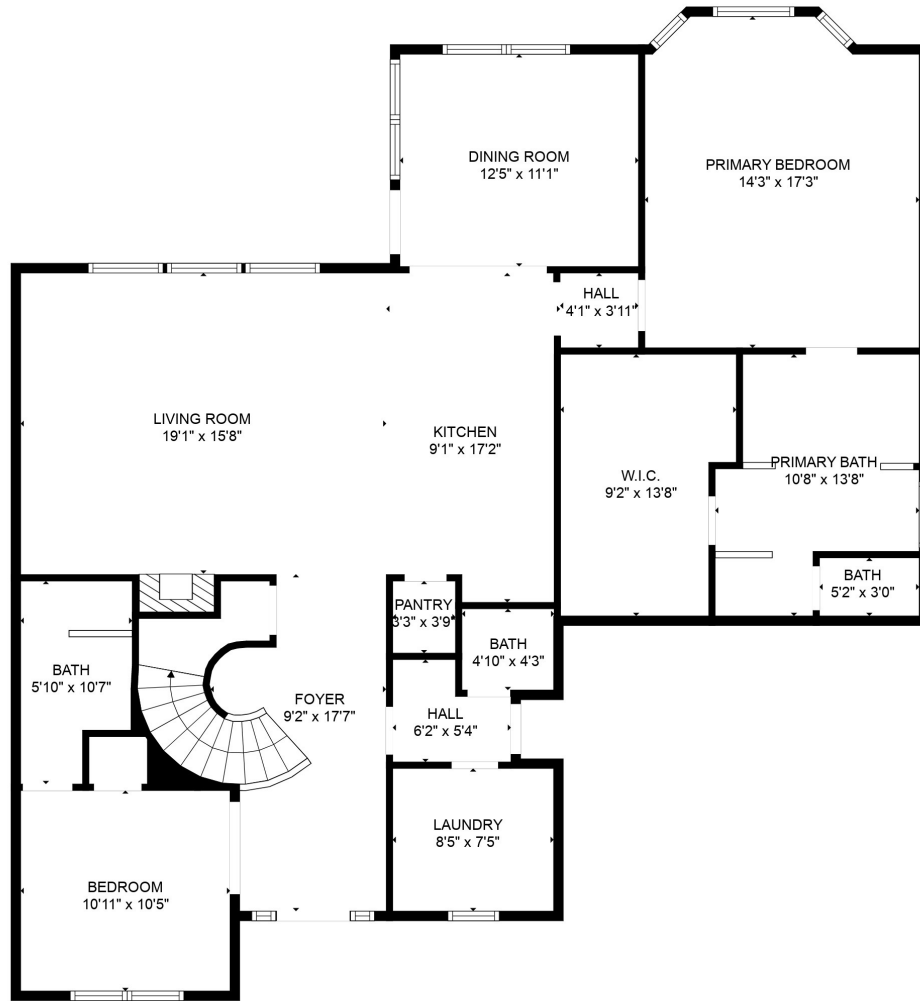

**TOTAL: 2783 sq. ft**  
 FLOOR 1: 1624 sq. ft, FLOOR 2: 1159 sq. ft  
 EXCLUDED AREAS: OPEN TO BELOW: 381 sq. ft

MEASUREMENTS ARE CALCULATED BY CUBICASA TECHNOLOGY. DEEMED HIGHLY RELIABLE BUT NOT GUARANTEED.

FLOOR 1

FLOOR 2

**TOTAL: 2783 sq. ft**  
 FLOOR 1: 1624 sq. ft, FLOOR 2: 1159 sq. ft  
 EXCLUDED AREAS: OPEN TO BELOW: 381 sq. ft