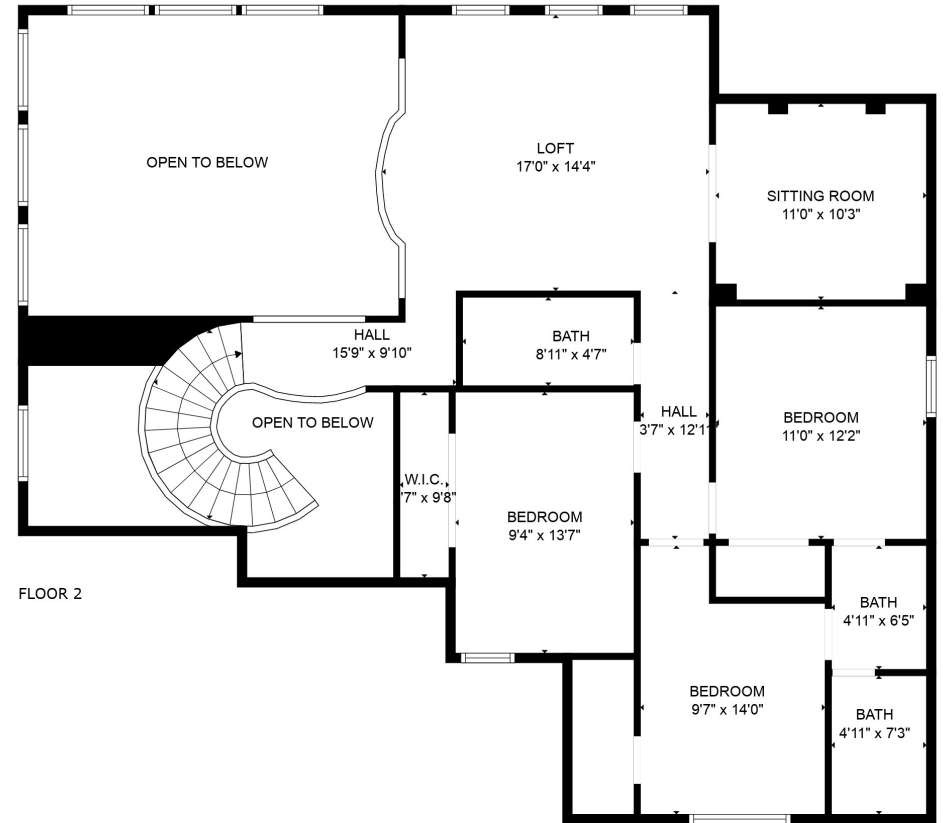

**TOTAL: 2783 sq. ft**  
 FLOOR 1: 1624 sq. ft, FLOOR 2: 1159 sq. ft  
 EXCLUDED AREAS: OPEN TO BELOW: 381 sq. ft

MEASUREMENTS ARE CALCULATED BY CUBICASA TECHNOLOGY. DEEMED HIGHLY RELIABLE BUT NOT GUARANTEED.

FLOOR 1

FLOOR 2

**TOTAL: 2783 sq. ft**  
 FLOOR 1: 1624 sq. ft, FLOOR 2: 1159 sq. ft  
 EXCLUDED AREAS: OPEN TO BELOW: 381 sq. ft