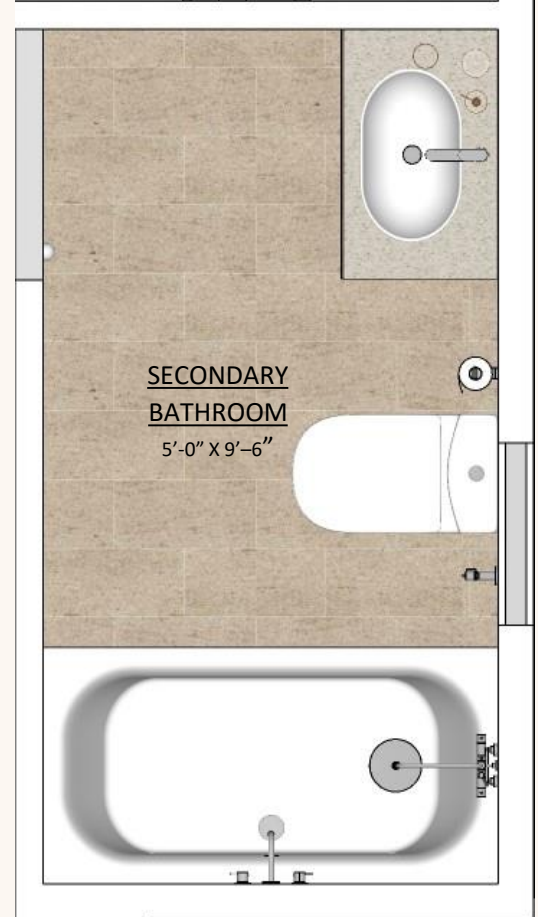

DOORS 2 PANELS  
PURE WHITE

FANIMATION FAN

LIVING  
19'-5" X 11'-0"

DINING  
15'-8" X 7'-6"

**PROJECT NAME:**  
BOLIN ESTATES

**TYPE:**  
MOOD BOARD

**AREA:**  
DINING - LIVING

CABINETRY WHITE SHAKER STYLE

UNDERMOUNT SINK

FAUCET

BLACK FAUCET

BATH TUB

SHOWER FAUCET

SHOWER FLOOR

FLOOR AND WALL GRAY PORCELAIN

MID CENTURY BLACK HARDWARE

**PROJECT NAME:**  
BOLIN ESTATES

**TYPE:**  
MOOD BOARD

**AREA:**  
MASTER BATHROOM

WATERFALL SPOUT FAUCET

BATH TUB

BLACK FAUCET

UNDERMOUNT SINK

GRAY PORCELAIN

SHOWER FAUCET

**PROJECT NAME:**  
BOLIN ESTATES

**TYPE:**  
MOOD BOARD

**AREA:**  
SECONDARY BATHROOM