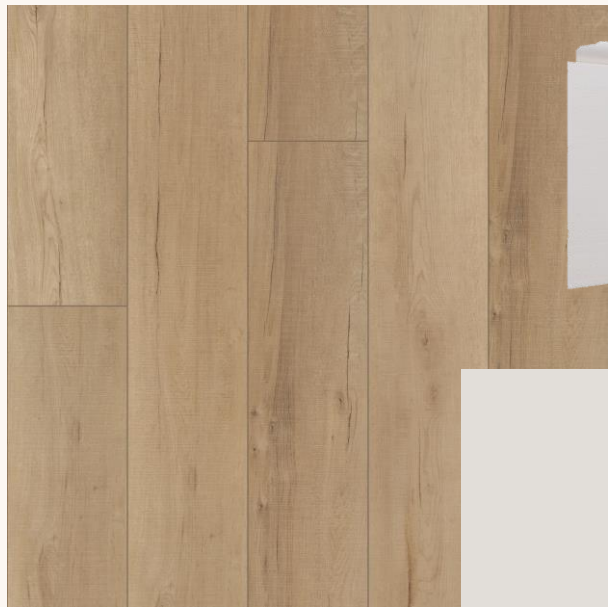

EXTERIOR WALL TEXTURE

DOOR MODEL

EXTERIOR BLACK LAMP

GARAGE DOOR

**PROJECT NAME:**  
BOLIN ESTATES

**TYPE:**  
MOOD BOARD

**AREA:**  
FRONT ELEVATION

FLOORING VINYL PLANK  
COLOR CORTLAND

BACKSPLASH TEXTURE

QUARTZ SHELL WHITE

WALL  
CABINETS  
PURE WHITE

BASE CABINETS  
PURE WHITE

BASE ISLAND  
CABINETS GRAY

BLACK FAUCET

STAINLESS  
SINK

MID CENTURY BLACK  
HARDWARE

**PROJECT NAME:**  
BOLIN ESTATES

**TYPE:**  
MOOD BOARD

**AREA:**  
KITCHEN

FLOORING VINYL PLANK  
COLOR: CORTLAND

BASEBOARD

INTERIOR WALL  
TEXTURE

DETAILED STAINED HANDRAIL WITH  
PAINTED METAL BRACKETS

BLACK HARDWARE

UNDERMOUNT SINK

FAUCET

BLACK FAUCET

BATH TUB

SHOWER FAUCET

SHOWER FLOOR

FLOOR AND WALL GRAY PORCELAIN

MID CENTURY BLACK HARDWARE