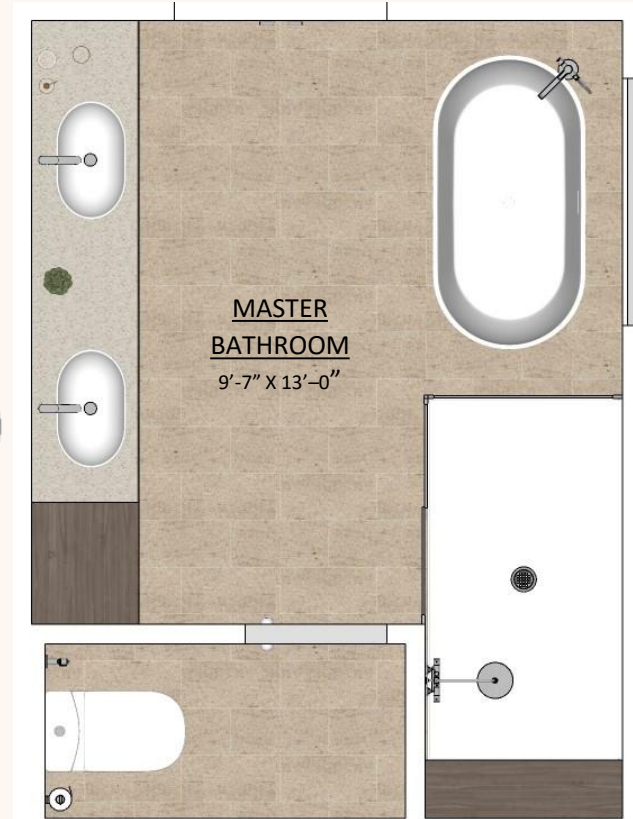

DOORS 2 PANELS  
PURE WHITE

FANIMATION FAN

LIVING  
19'-5" X 11'-0"

DINING  
15'-8" X 7'-6"

**PROJECT NAME:**  
BOLIN ESTATES

**TYPE:**  
MOOD BOARD

**AREA:**  
DINING - LIVING

CABINETRY WHITE SHAKER STYLE

UNDERMOUNT SINK

FAUCET

BLACK FAUCET

BATH TUB

SHOWER FAUCET

SHOWER FLOOR

FLOOR AND WALL GRAY PORCELAIN

MID CENTURY BLACK HARDWARE

**PROJECT NAME:**  
BOLIN ESTATES

**TYPE:**  
MOOD BOARD

**AREA:**  
MASTER BATHROOM

WATERFALL SPOUT FAUCET

BATH TUB

BLACK FAUCET

UNDERMOUNT SINK

GRAY PORCELAIN