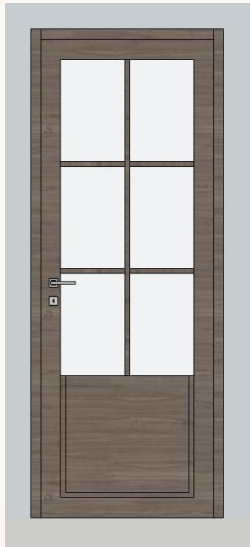

EXTERIOR WALL TEXTURE

DOOR MODEL

EXTERIOR BLACK LAMP

GARAGE DOOR

**PROJECT NAME:**  
BOLIN ESTATES

**TYPE:**  
MOOD BOARD

**AREA:**  
FRONT ELEVATION

FLOORING VINYL PLANK  
COLOR CORTLAND

BACKSPLASH TEXTURE

QUARTZ SHELL WHITE

WALL  
CABINETS  
PURE WHITE

BASE CABINETS  
PURE WHITE

BASE ISLAND  
CABINETS GRAY

BLACK FAUCET

STAINLESS  
SINK

MID CENTURY BLACK  
HARDWARE

DOORS 2 PANELS  
PURE WHITE

FANIMATION FAN

LIVING  
19'-5" X 11'-0"

DINING  
15'-8" X 7'-6"

**PROJECT NAME:**  
BOLIN ESTATES

**TYPE:**  
MOOD BOARD

**AREA:**  
DINING - LIVING

CABINETRY WHITE SHAKER STYLE