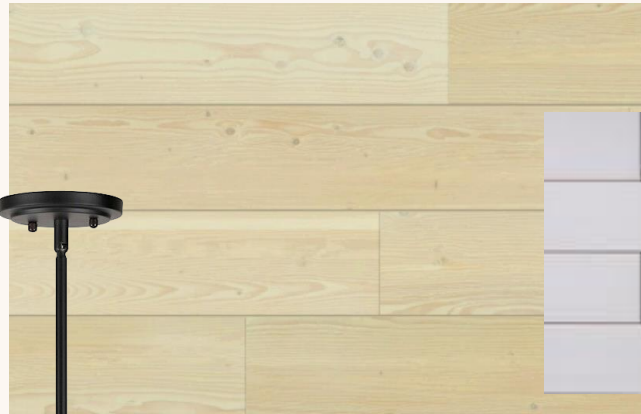

EXTERIOR WALL TEXTURE

DOOR MODEL

EXTERIOR BLACK LAMP

GARAGE DOOR

**PROJECT NAME:**  
BOLIN ESTATES

**TYPE:**  
MOOD BOARD

**AREA:**  
FRONT ELEVATION

FLOORING VINYL PLANK  
COLOR CORTLAND

BACKSPLASH TEXTURE

QUARTZ SHELL WHITE

WALL  
CABINETS  
PURE WHITE

BASE CABINETS  
PURE WHITE

BASE ISLAND  
CABINETS GRAY

BLACK FAUCET

STAINLESS  
SINK

MID CENTURY BLACK  
HARDWARE