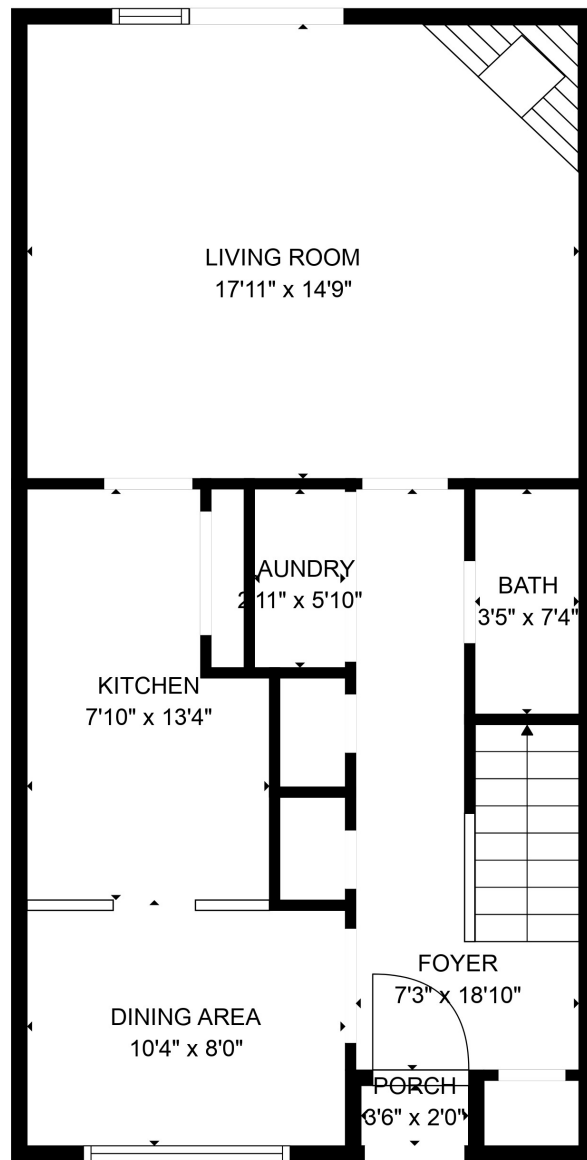

FLOOR 1

FLOOR 2

TOTAL: 1381 sq. ft

FLOOR 1: 641 sq. ft, FLOOR 2: 740 sq. ft

EXCLUDED AREAS: PORCH: 7 sq. ft

MEASUREMENTS ARE CALCULATED BY CUBICASA TECHNOLOGY. DEEMED HIGHLY RELIABLE BUT NOT GUARANTEED.

TOTAL: 1381 sq. ft

FLOOR 1: 641 sq. ft, FLOOR 2: 740 sq. ft

EXCLUDED AREAS: PORCH: 7 sq. ft

MEASUREMENTS ARE CALCULATED BY CUBICASA TECHNOLOGY. DEEMED HIGHLY RELIABLE BUT NOT GUARANTEED.

TOTAL: 1381 sq. ft

FLOOR 1: 641 sq. ft, FLOOR 2: 740 sq. ft

EXCLUDED AREAS: PORCH: 7 sq. ft

MEASUREMENTS ARE CALCULATED BY CUBICASA TECHNOLOGY, DEEMED HIGHLY RELIABLE BUT NOT GUARANTEED.