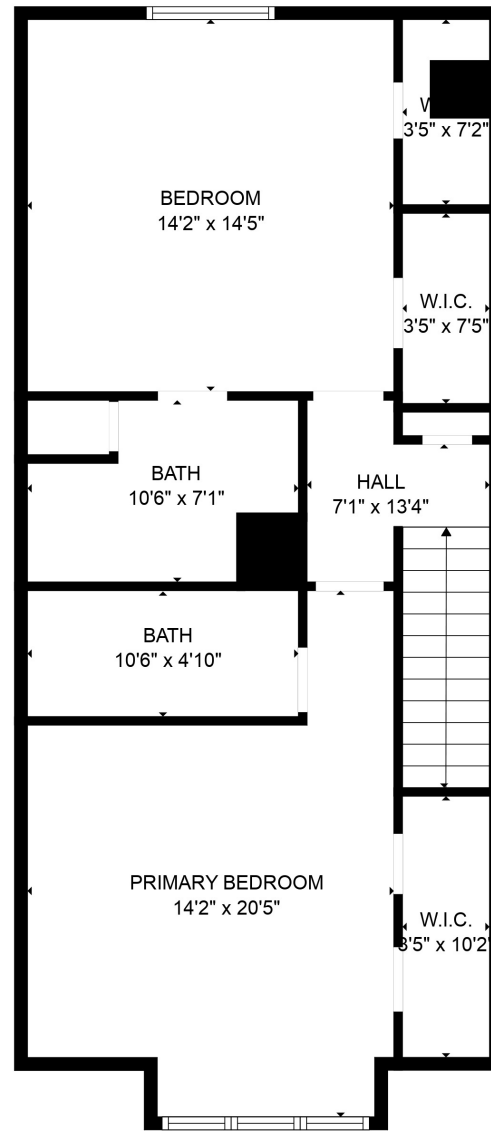

FLOOR 1

FLOOR 2

TOTAL: 1381 sq. ft

FLOOR 1: 641 sq. ft, FLOOR 2: 740 sq. ft

EXCLUDED AREAS: PORCH: 7 sq. ft

MEASUREMENTS ARE CALCULATED BY CUBICASA TECHNOLOGY. DEEMED HIGHLY RELIABLE BUT NOT GUARANTEED.

TOTAL: 1381 sq. ft

FLOOR 1: 641 sq. ft, FLOOR 2: 740 sq. ft

EXCLUDED AREAS: PORCH: 7 sq. ft

MEASUREMENTS ARE CALCULATED BY CUBICASA TECHNOLOGY. DEEMED HIGHLY RELIABLE BUT NOT GUARANTEED.

TOTAL: 1381 sq. ft

FLOOR 1: 641 sq. ft, FLOOR 2: 740 sq. ft

EXCLUDED AREAS: PORCH: 7 sq. ft

MEASUREMENTS ARE CALCULATED BY CUBICASA TECHNOLOGY, DEEMED HIGHLY RELIABLE BUT NOT GUARANTEED.