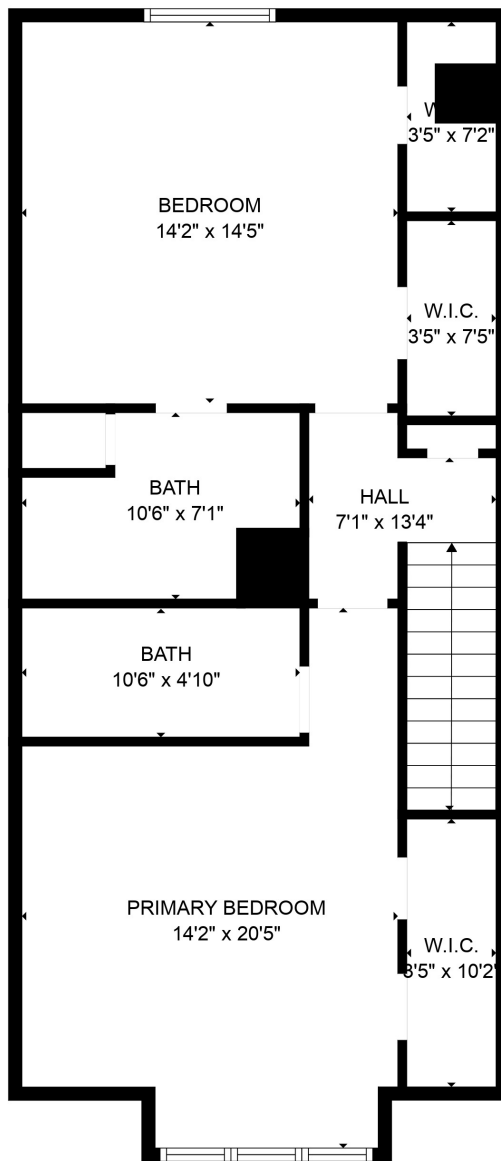

FLOOR 1

FLOOR 2

TOTAL: 1381 sq. ft

FLOOR 1: 641 sq. ft, FLOOR 2: 740 sq. ft

EXCLUDED AREAS: PORCH: 7 sq. ft

MEASUREMENTS ARE CALCULATED BY CUBICASA TECHNOLOGY. DEEMED HIGHLY RELIABLE BUT NOT GUARANTEED.

TOTAL: 1381 sq. ft

FLOOR 1: 641 sq. ft, FLOOR 2: 740 sq. ft

EXCLUDED AREAS: PORCH: 7 sq. ft

MEASUREMENTS ARE CALCULATED BY CUBICASA TECHNOLOGY. DEEMED HIGHLY RELIABLE BUT NOT GUARANTEED.

TOTAL: 1381 sq. ft

FLOOR 1: 641 sq. ft, FLOOR 2: 740 sq. ft

EXCLUDED AREAS: PORCH: 7 sq. ft

MEASUREMENTS ARE CALCULATED BY CUBICASA TECHNOLOGY, DEEMED HIGHLY RELIABLE BUT NOT GUARANTEED.