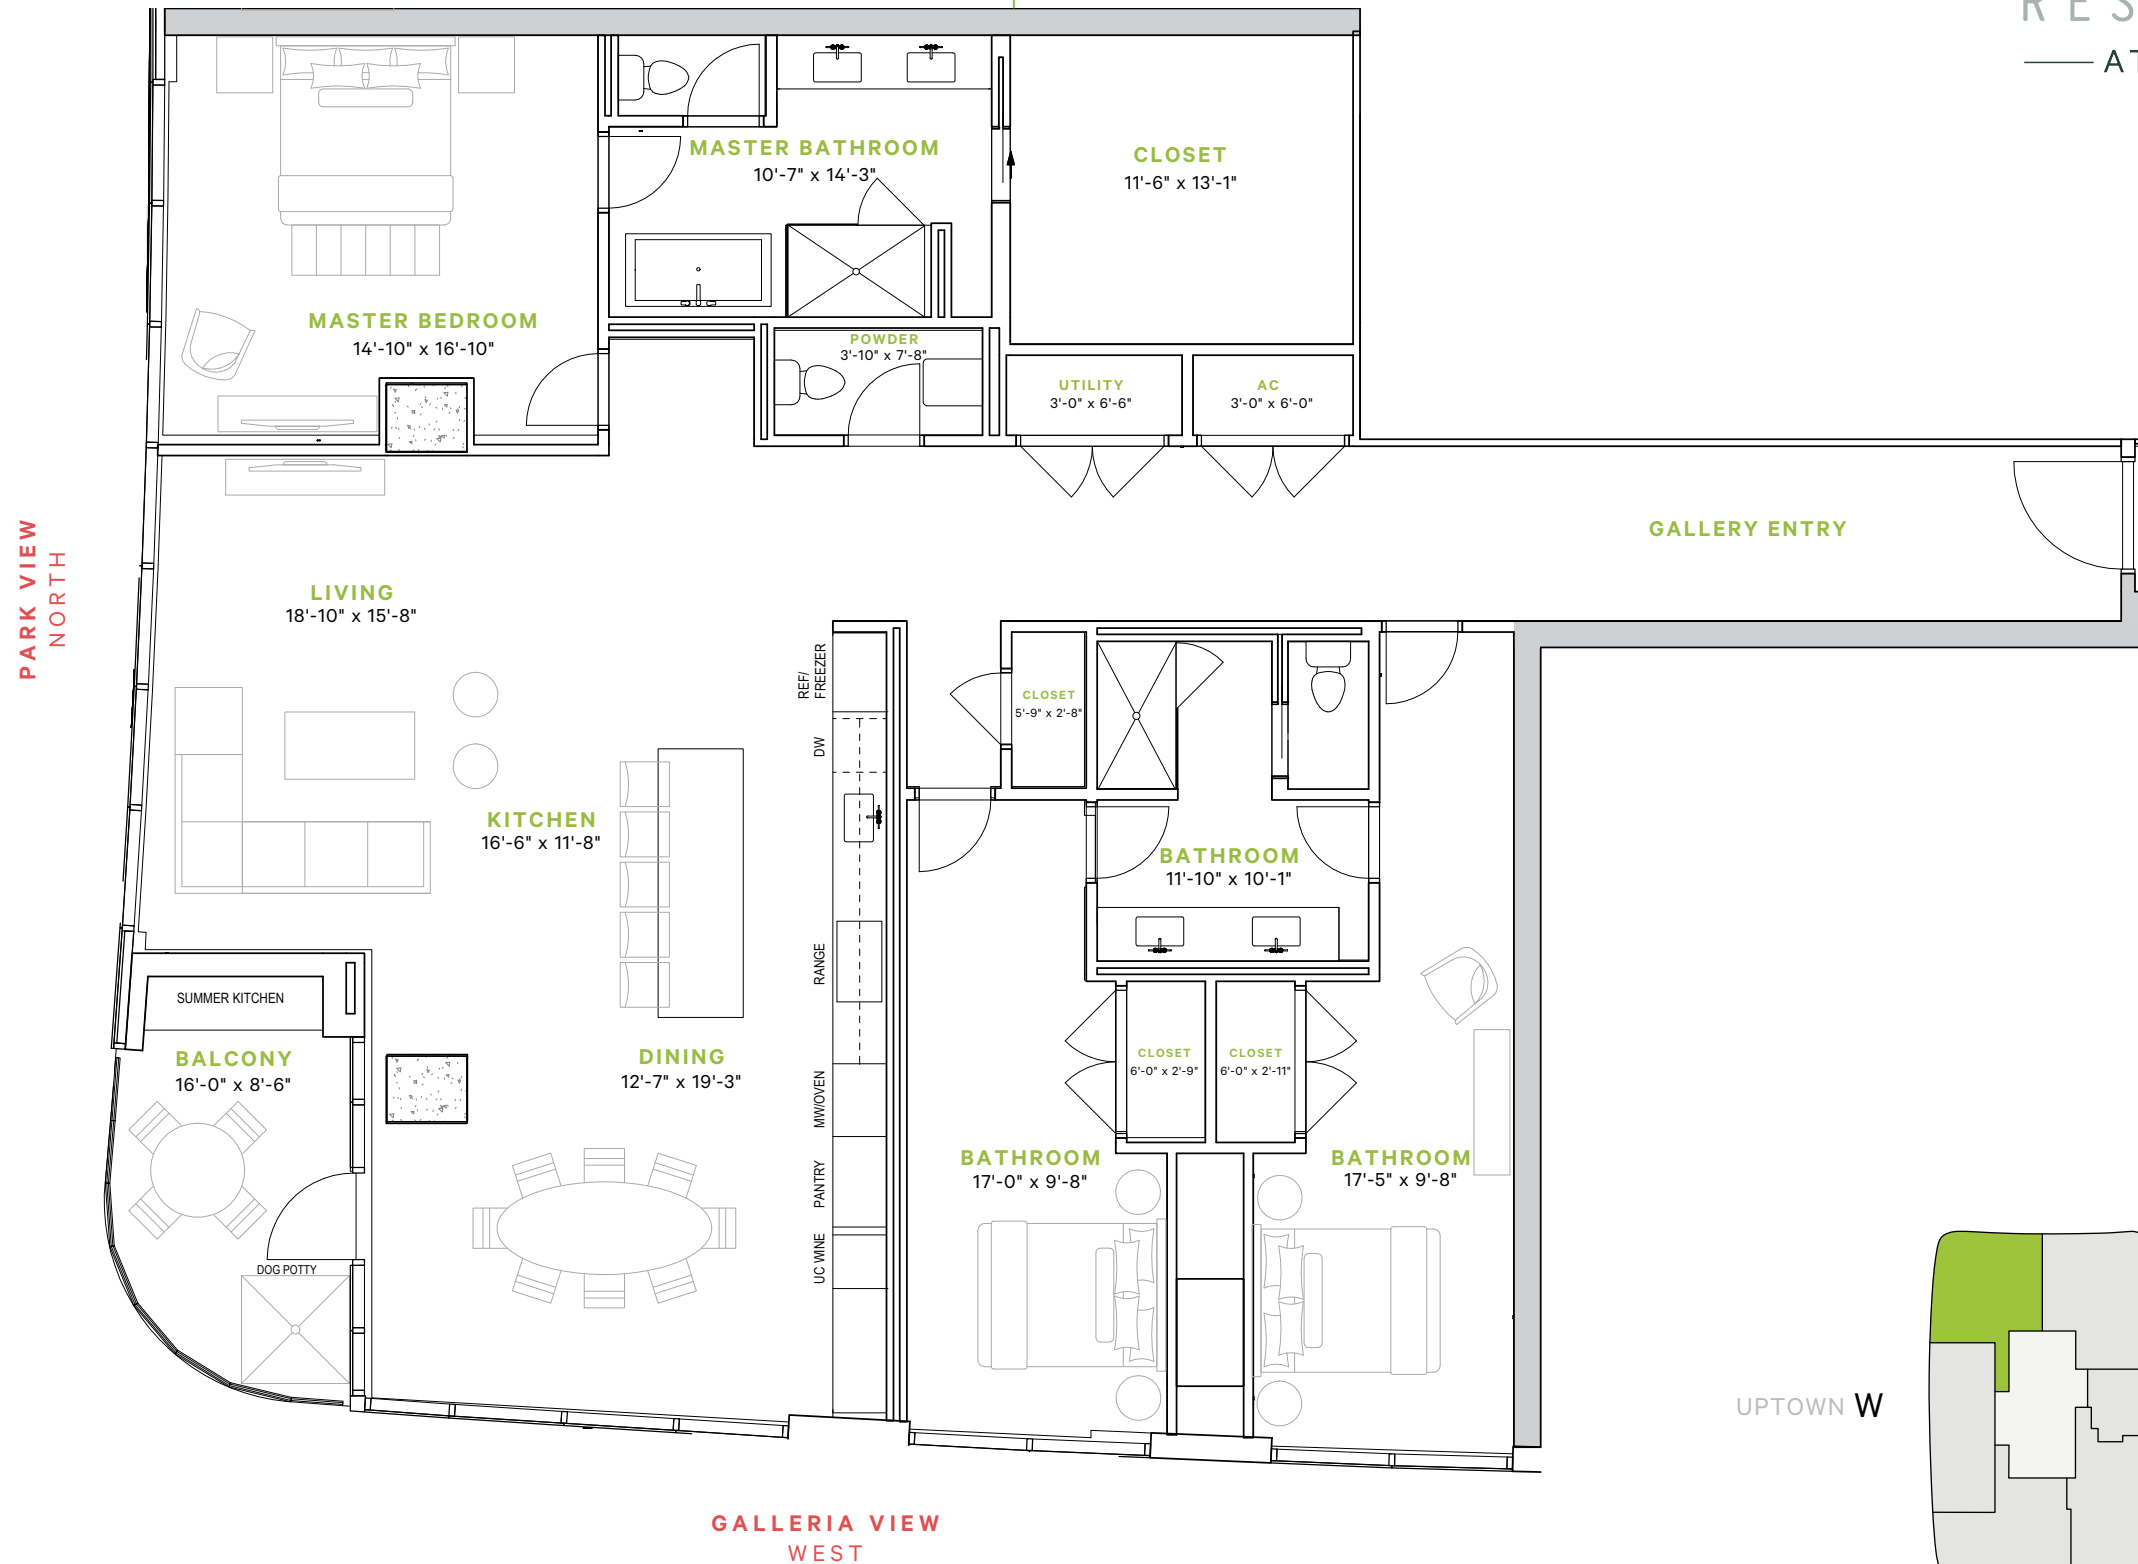

## DUNLAVY

2,797 TOTAL SF

2.5 BEDROOMS

2.5 BATHS

BALCONY 136 SF

DUNLAVY | 2,797 TOTAL SF

713.655.0500 | ResidencesAtTheAllen.com

Scale: 1/8" = 1' | Notwithstanding any other information (including, without limitation, any marketing, sales, advertising, brochures, or similar information), all prices, building design, architectural rendering, plans, amenities, features and specification or any and all improvements to any part of the condominium or property are subject to change or cancellation without notice.  
03102021