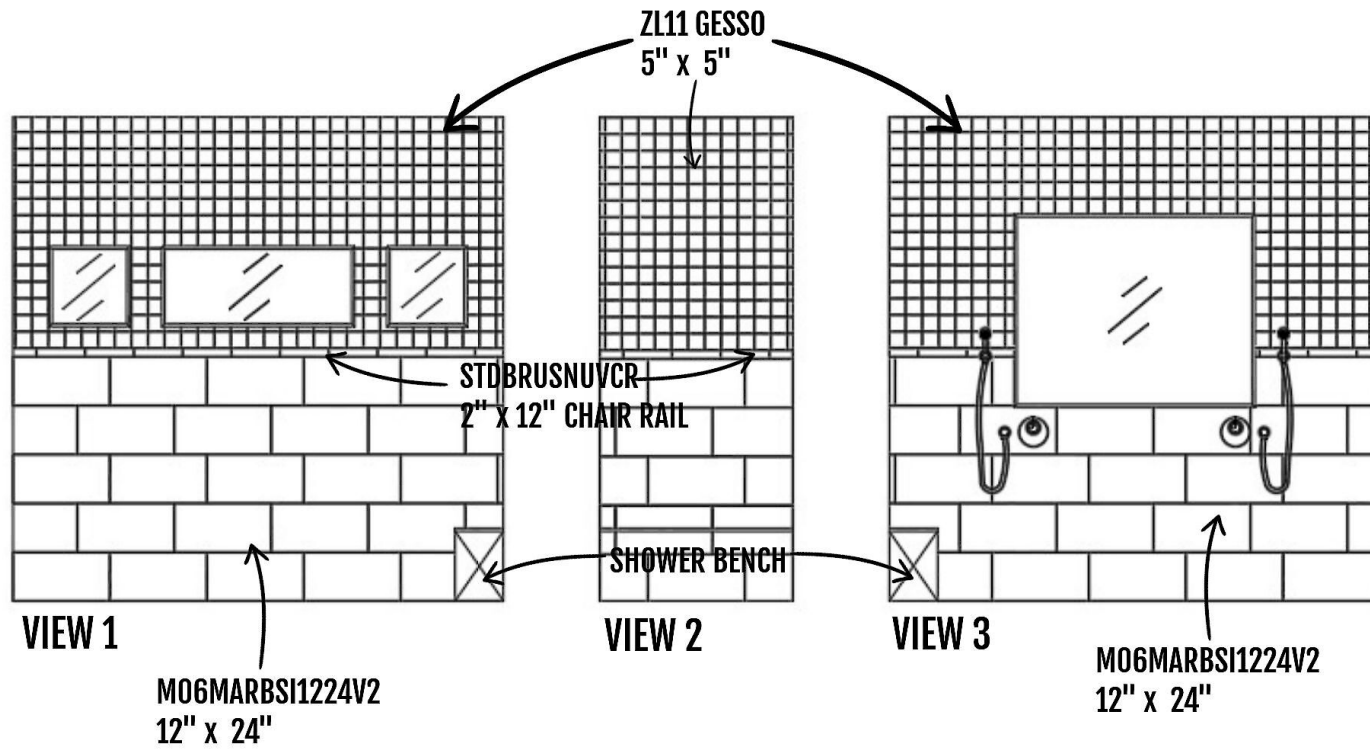

PRIMARY BATH ELEVATIONS

VIEW 1

M06MARBSI1224V2
12" x 24"

VIEW 2

M06MARBSI1224V2
12" x 24"

PRODUCT DETAILS

BATHROOM FLOOR
EMSER/F45DUNHBU1223
GROUT: CUSTOM 545 BLEACHED WOOD

SHOWER FLOOR
TESORRO / STDBRUSNUVHEX2
GROUT: CUSTOM 545 BLEACHED WOOD