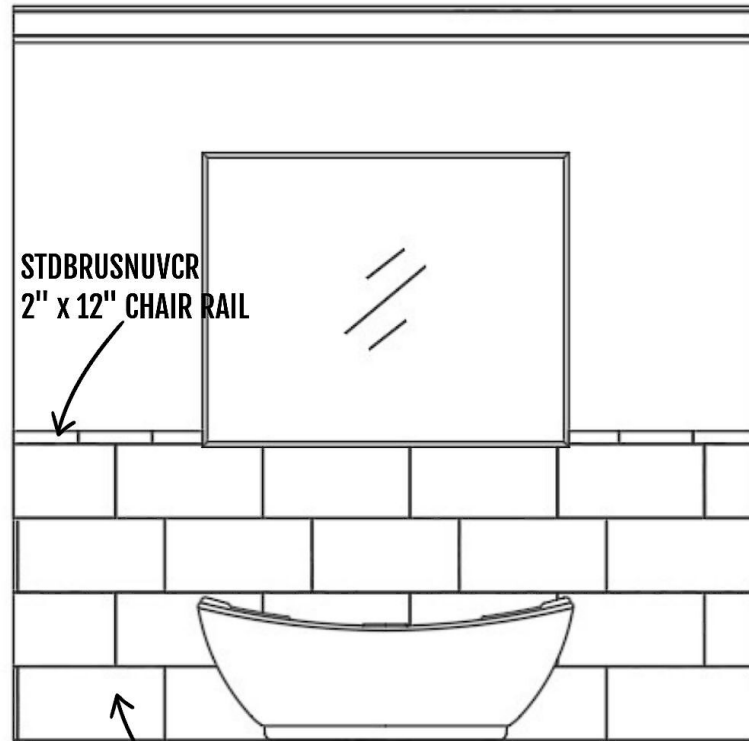

PRIMARY BATH ELEVATIONS

VIEW 1

M06MARBSI1224V2
12" x 24"

VIEW 2

M06MARBSI1224V2
12" x 24"

PRODUCT DETAILS

BATHROOM FLOOR
EMSER/F45DUNHBU1223
GROUT: CUSTOM 545 BLEACHED WOOD

SHOWER FLOOR
TESORRO / STDBRUSNUVHEX2
GROUT: CUSTOM 545 BLEACHED WOOD