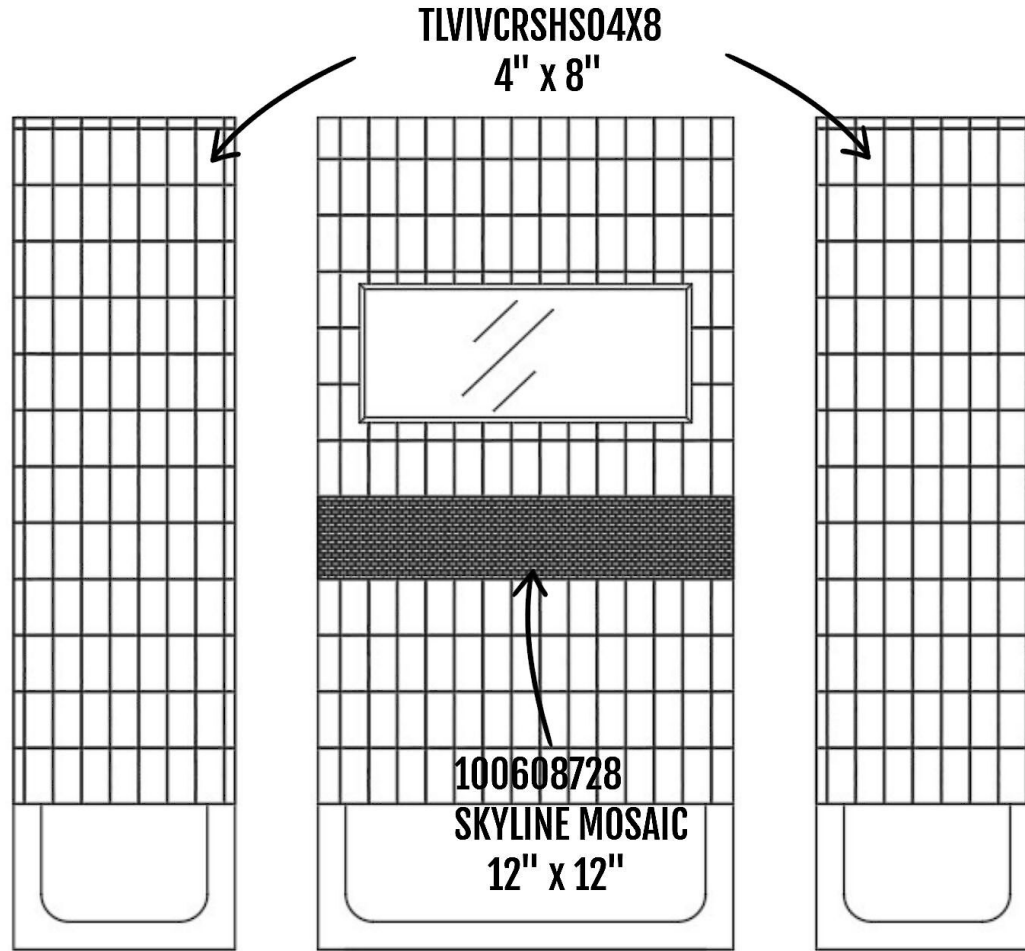

MIRROR
SELECTED BY CONTRACTOR

LIGHTS
HVLG / H482303-AGB

TOWEL RING
KINGSTON BRASS / BAHK6012478MB

PULLS
TOP KNOBS / M2629

BATH 2 ELEVATIONS

PRODUCT DETAILS

PAGE ONE

BATHROOM FLOOR
TESORO / ADVANCE CHALK
GROUT: MAPEI #77 FROST