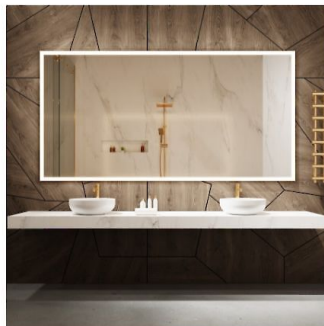

MIRROR
IBM GALAXY MIRROR