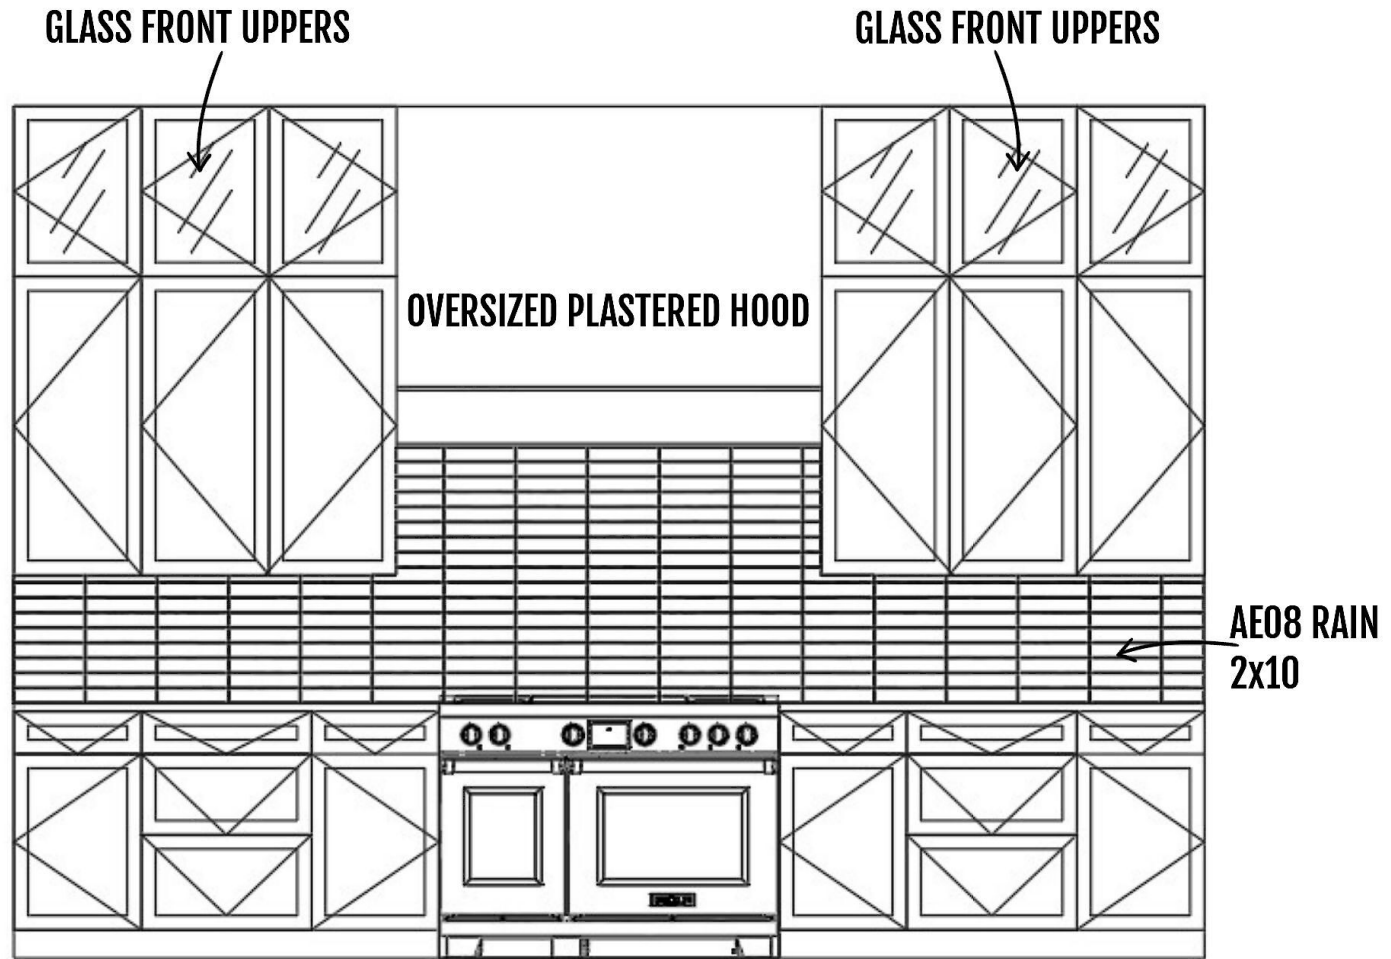

KITCHEN ELEVATIONS