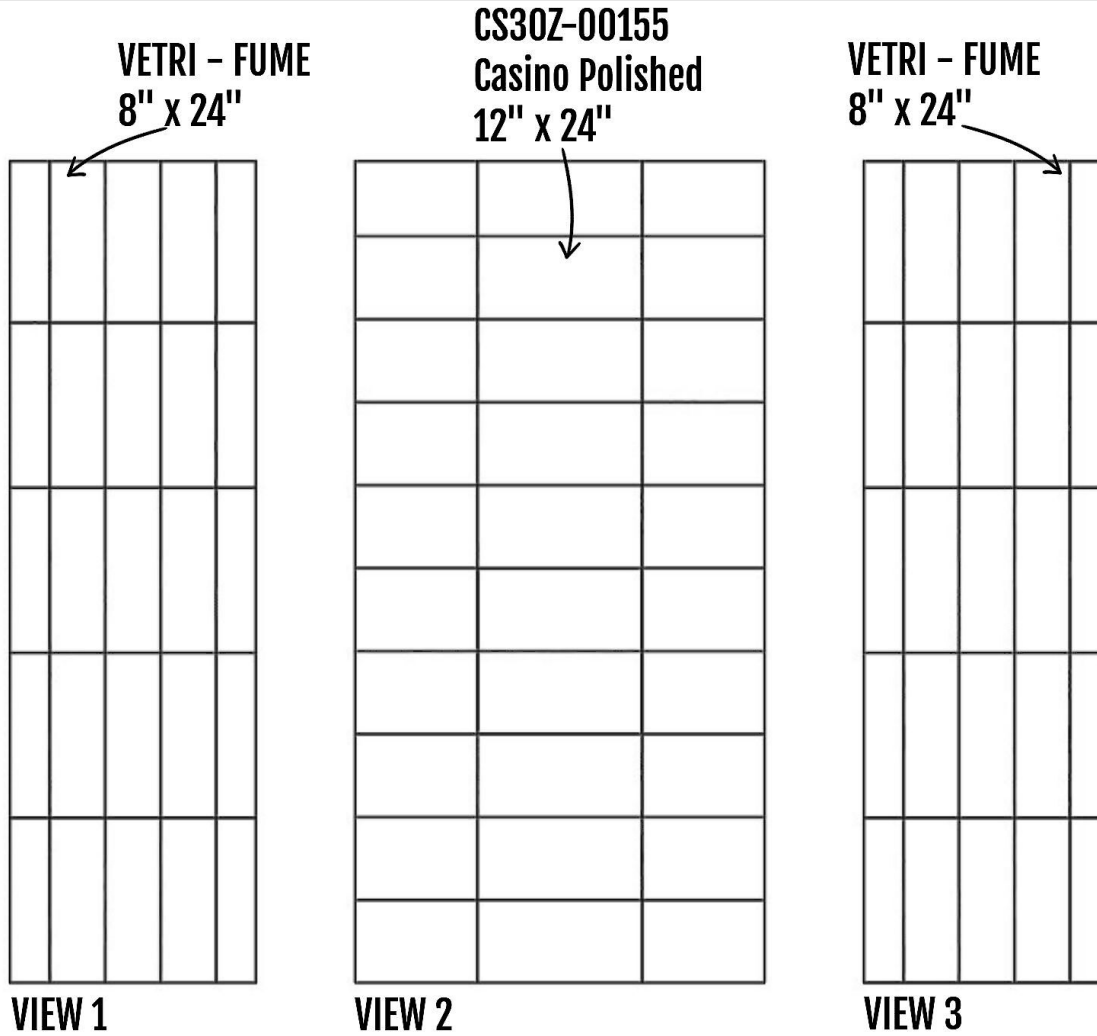

BATH 5 ELEVATIONS