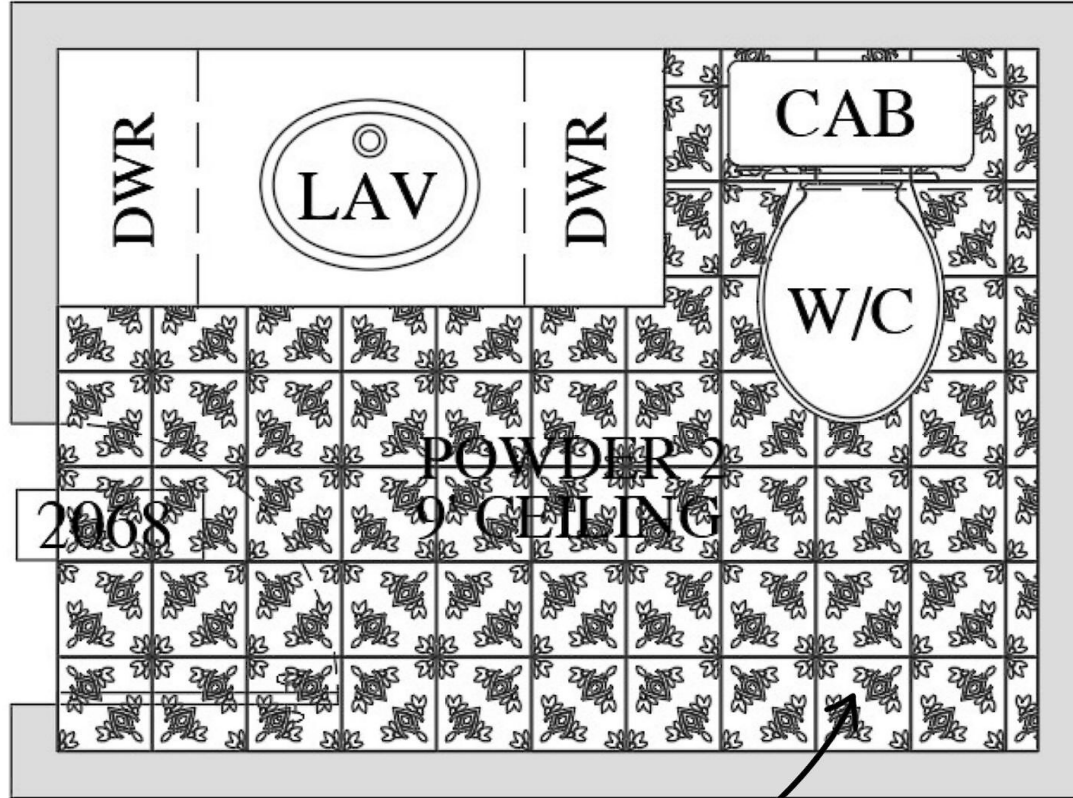

PAGE THREE

TOWEL ROD
KINGSTON BRASS / BAHK6012478MB

TOILET PAPER HOLDER
KINGSTON BRASS / BAHK6012478MB

HOOKS
KINGSTON BRASS / BAHK6012478MB

SHOWER GLASS
STAINLESS HARDWARE

POWDER 2 BATHFLOOR PLAN

101000503 - FLEURETTE TILE
8" x 8"