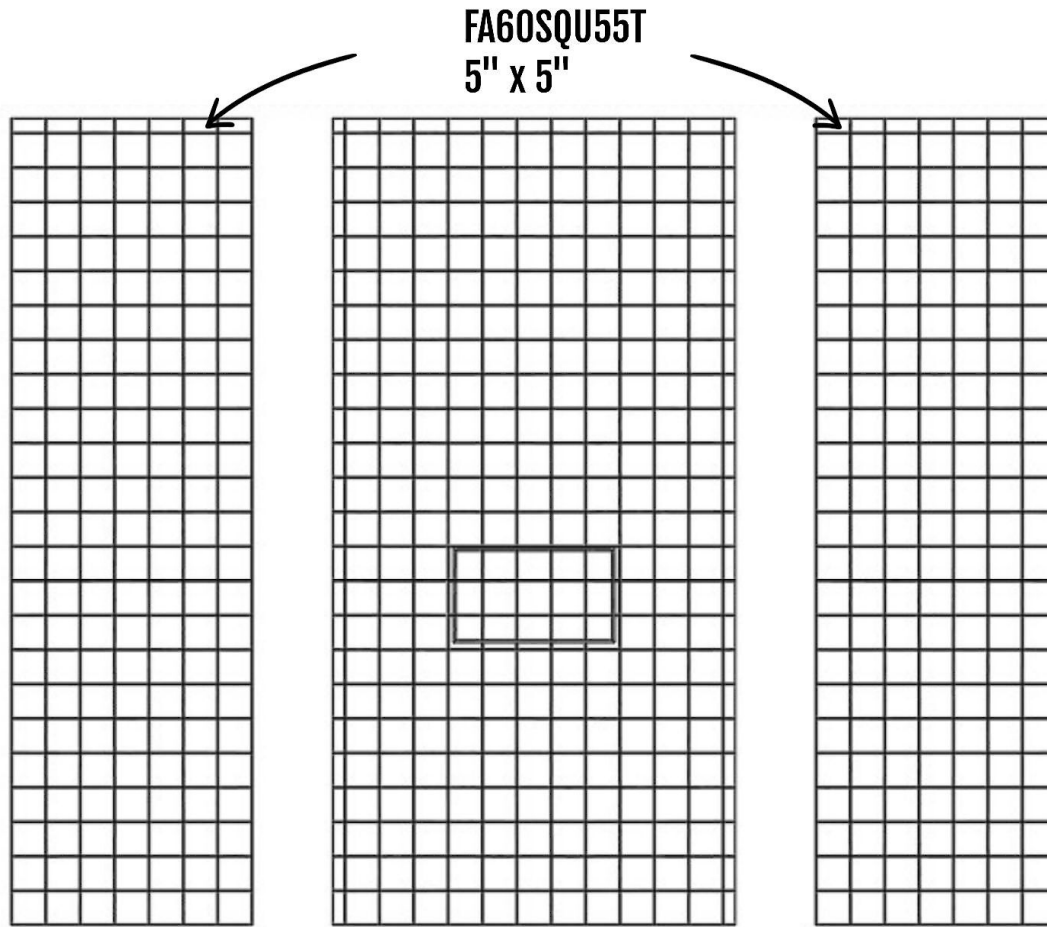

TOILET PAPER HOLDER
FRANKLIN BRASS / MAX635-SN-KT

HOOKS
FRANKLIN BRASS / MAX635-SN-KT

SHOWER GLASS
STAINLESS HARDWARE

GUEST BED BATH ELEVATIONS

PRODUCT DETAILS

BATHROOM FLOOR
EMSER / F45DUNHRA1223
GROUT: MAPEI #02 PEWTER