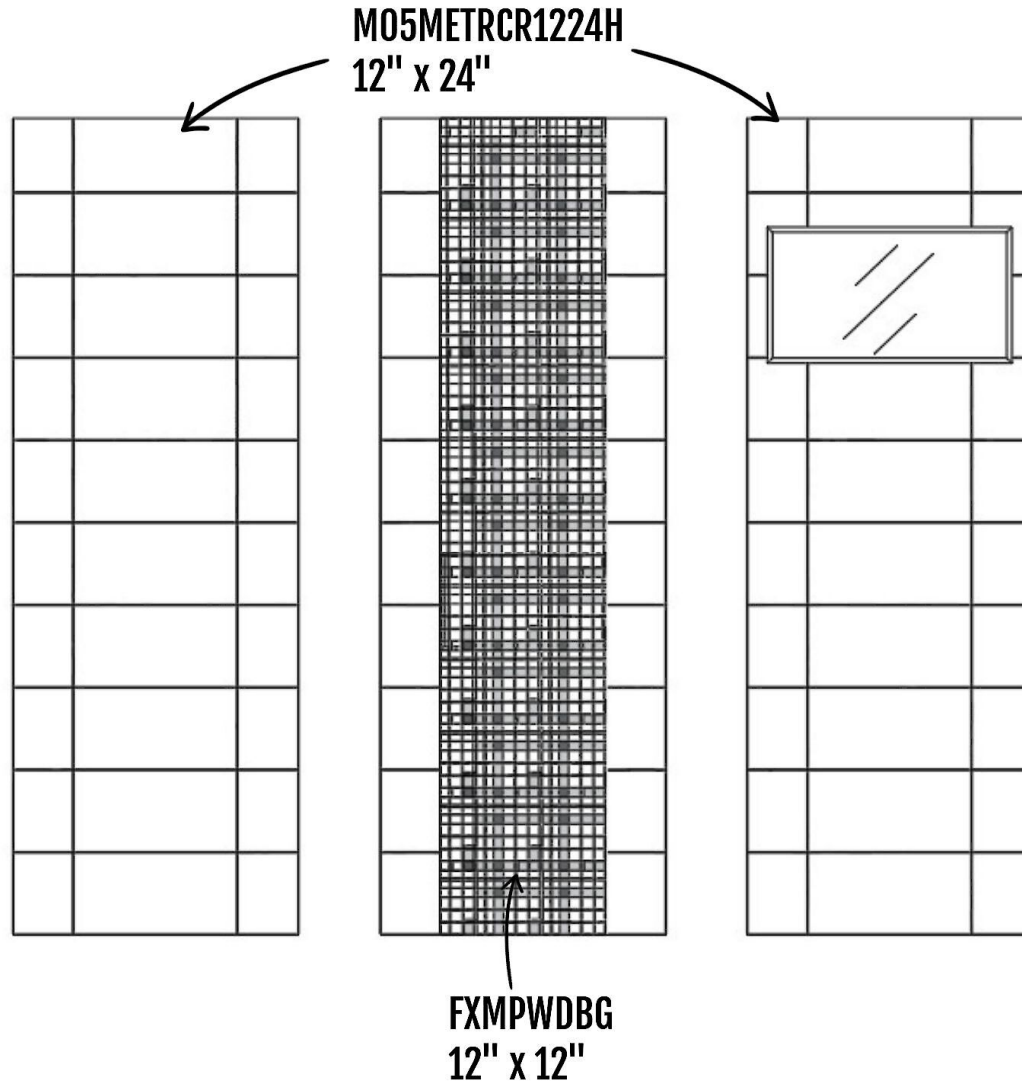

POWDER 1 BATH ELEVATIONS