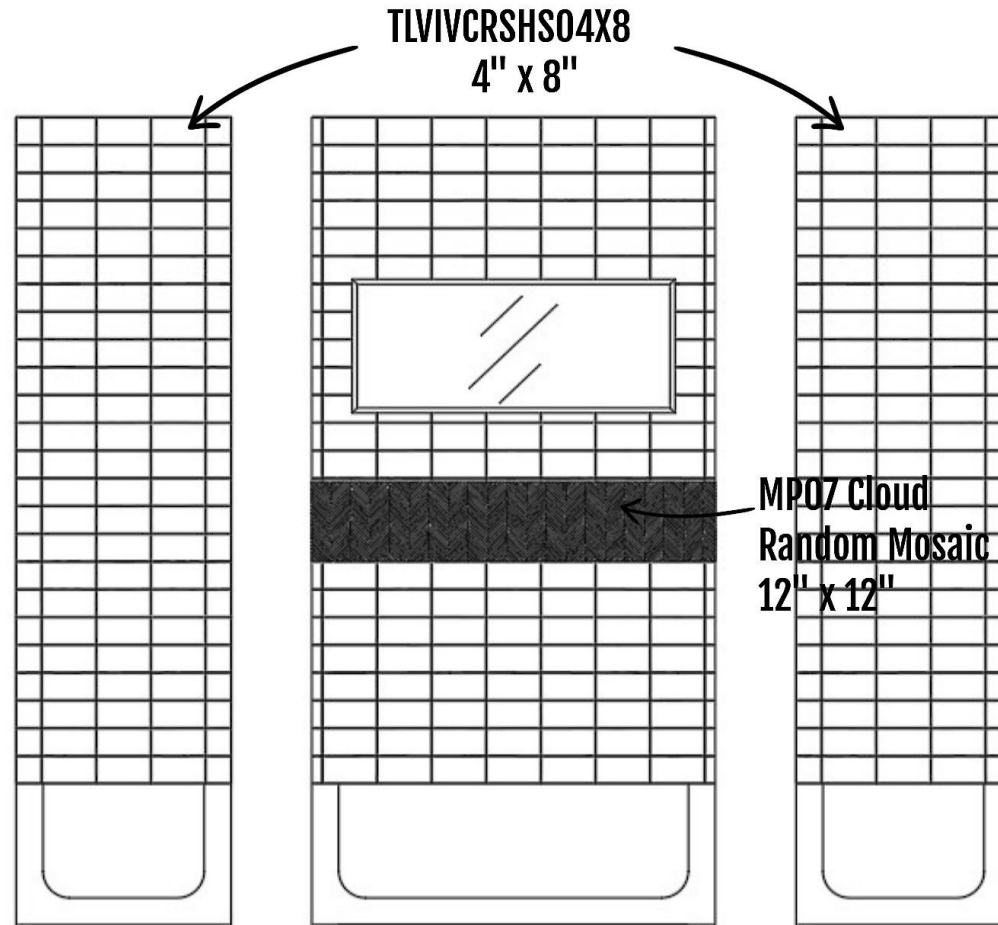

LIGHTS
HVLG/ H482303-AGB

TOWEL RING
KINGSTON BRASS / BAHK6012478MB

HARDWARE
TOP KNOBS/ M2629

BATH 3 ELEVATIONS

PRODUCT DETAILS

CABINETS
WHITE OAK/STAIN

COUNTER TOP
HANSTONE / SK506

SINKS
KOHLER / K-2215-0