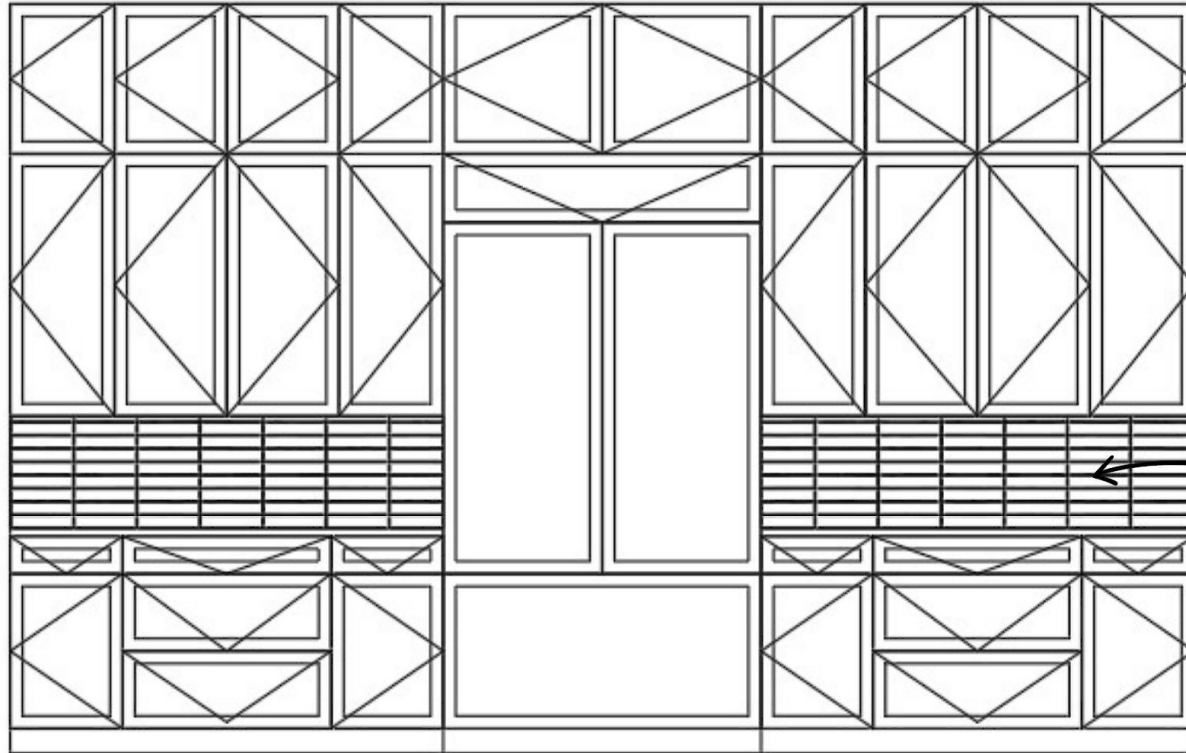

KITCHEN ELEVATIONS

**AE08 RAIN
2x10**

**PANEL READY APPLIACES
*CONFIRM BY BUILDER***